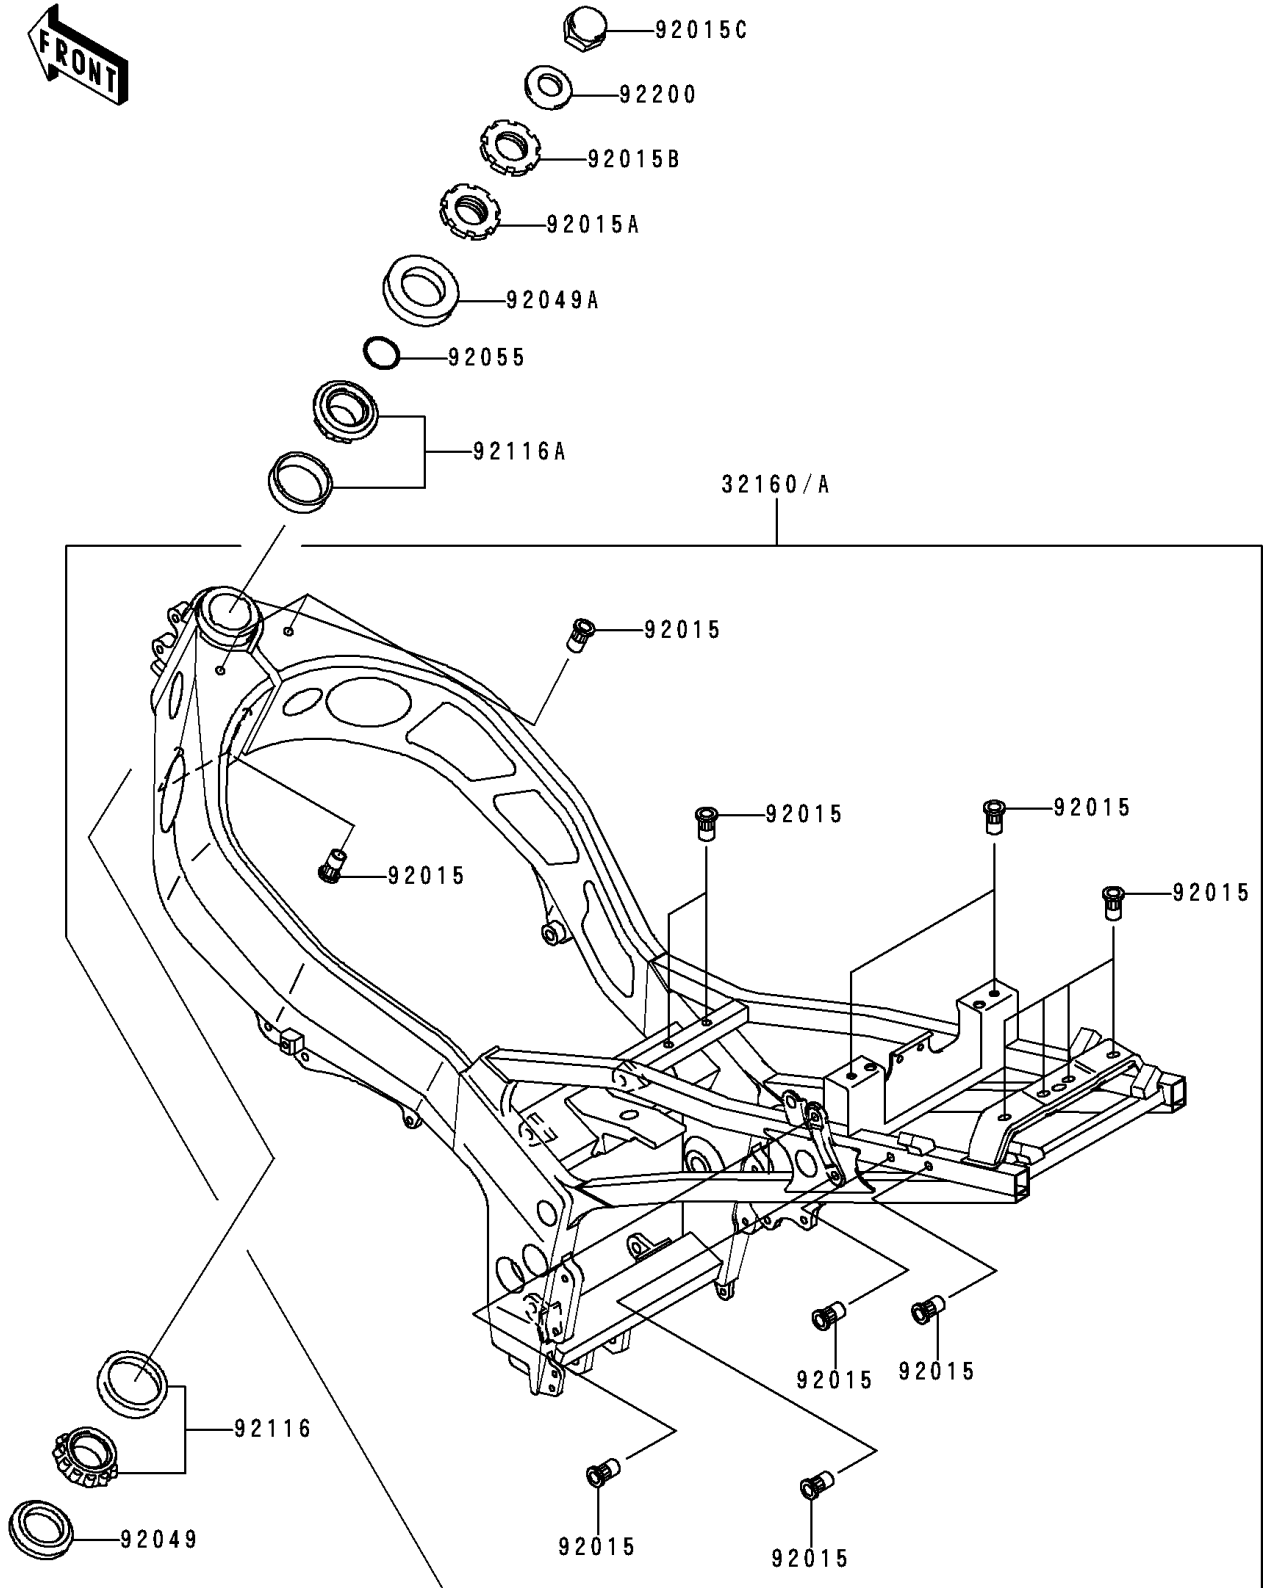

1996 Ninja® ZX™-6R PARTS DIAGRAM

Frame

F 2120

1996 Ninja® ZX™-6R PARTS LIST

Frame

ITEM NAME	PART NUMBER	QUANTITY
FRAME-COMP,AL,G.GRAY (Ref # 32160A)	32160-1452-GD	1
NUT,POP,6MM,L=15 (Ref # 92015)	92015-1791	16
NUT,25MM (Ref # 92015A)	92015-1803	1
NUT,25MM (Ref # 92015B)	92015-1810	1
NUT,CAP,22MM (Ref # 92015C)	92015-1873	1
SEAL-OIL,XMHE36X52X4J (Ref # 92049)	92049-1162	1
SEAL-OIL,XXMH33 70 6.4J-A (Ref # 92049A)	92049-1313	1
RING-O,ID=24.5 (Ref # 92055)	92055-1459	1
BEARING-ROLLER,HR320/28XJ (Ref # 92116)	92116-1009	1
BEARING-ROLLER,HI-CAP32005JR-1 (Ref # 92116A)	92116-1056	1
WASHER,22.5X36X3.2 (Ref # 92200)	92200-1126	1