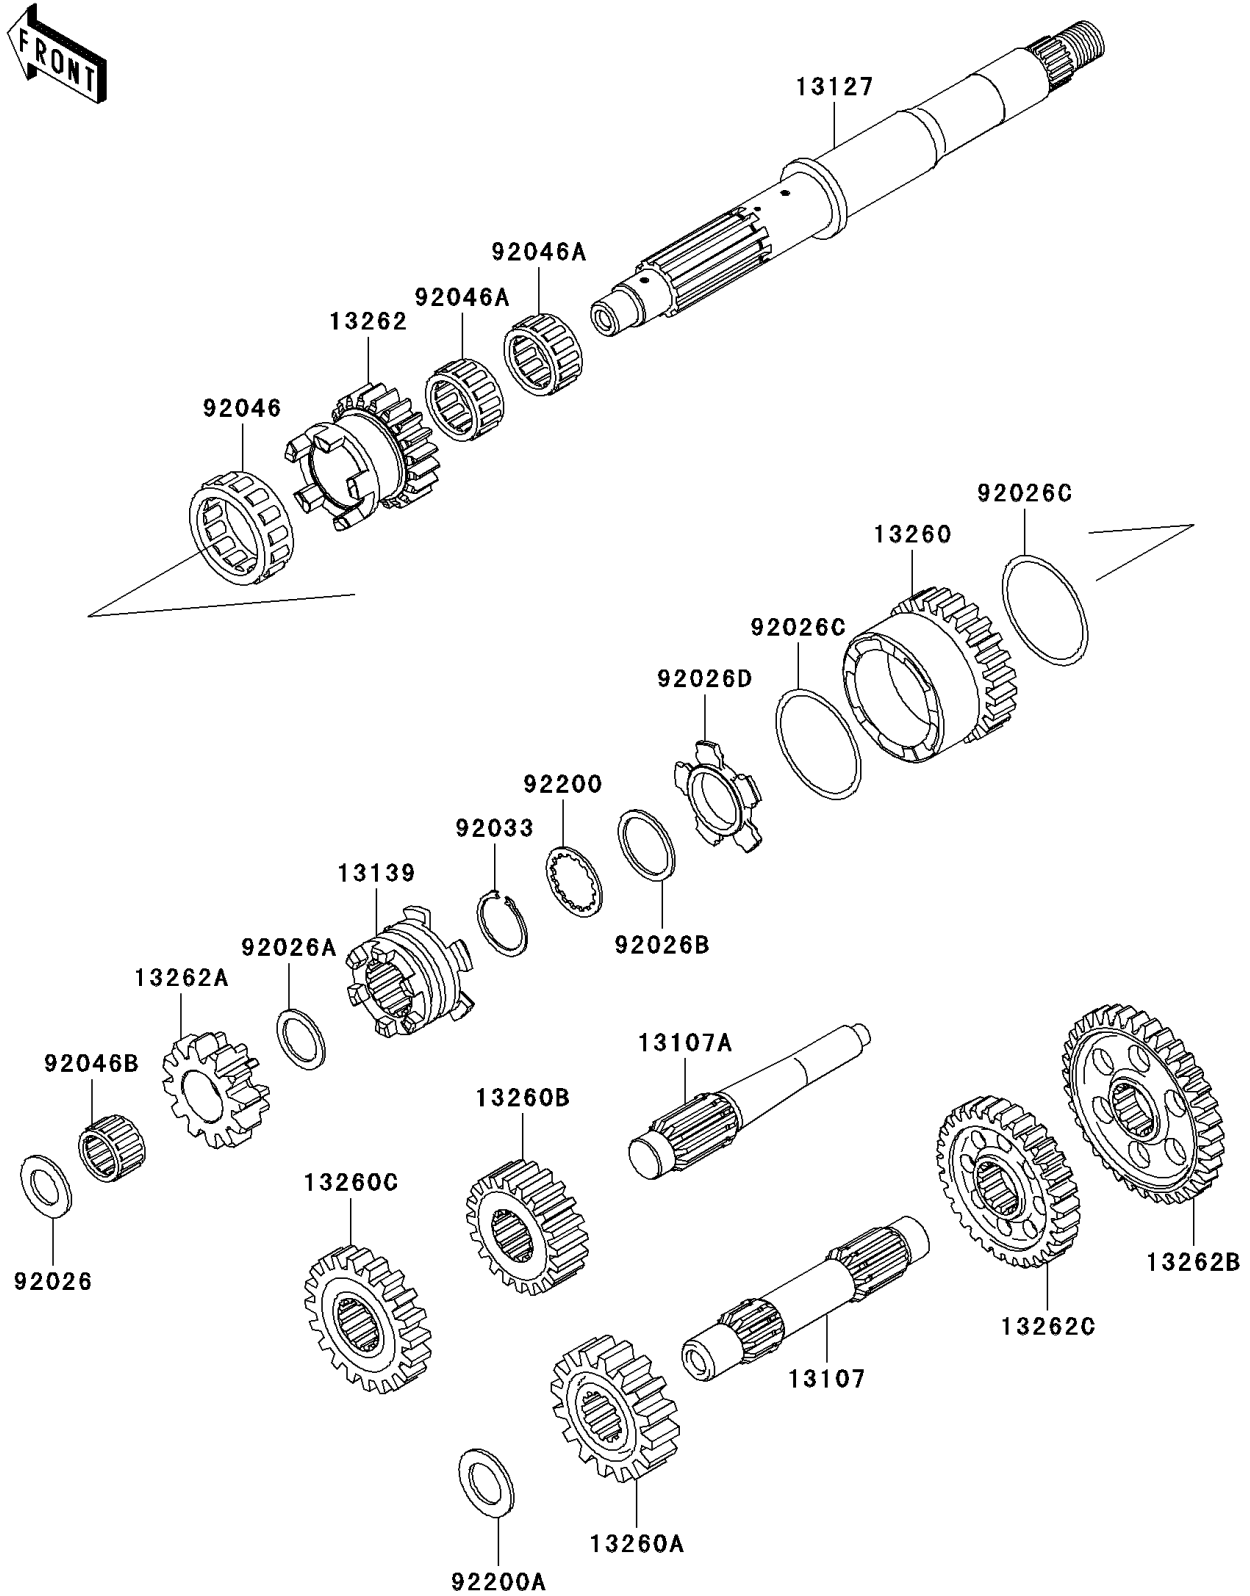

2006 Brute Force 650 4x4i PARTS DIAGRAM

Transmission

E1361

2006 Brute Force 650 4x4i PARTS LIST

Transmission

ITEM NAME	PART NUMBER	QUANTITY
SHAFT,COUNTER (Ref # 13107)	13107-0113	1
SHAFT,REVERSE,IDLE (Ref # 13107A)	13107-1437	1
SHAFT-TRANSMISSION INPUT (Ref # 13127)	13127-1282	1
SHIFTER (Ref # 13139)	13139-0003	1
GEAR,INPUT HIGH,26T (Ref # 13260)	13260-1867	1
GEAR,OUTPUT DRIVE,18T (Ref # 13260A)	13260-1871	1
GEAR,OUTPUT REVERSE,16T (Ref # 13260B)	13260-1872	1
GEAR,DRIVEN REVERSE,16T (Ref # 13260C)	13260-1873	1
GEAR,INPUT LOW,20T (Ref # 13262)	13262-0234	1
GEAR,INPUT REVERSE,12T (Ref # 13262A)	13262-0235	1
GEAR,DRIVEN LOW,36T (Ref # 13262B)	13262-0313	1
GEAR,DRIVEN HI,30T (Ref # 13262C)	13262-0314	1
SPACER,17.3X30X2.0 (Ref # 92026)	92026-1415	1
SPACER,21.2X29X1.6 (Ref # 92026A)	92026-1568	1
SPACER,28.2X34.5X1.6 (Ref # 92026B)	92026-1587	1
SPACER,48.2X54.3X1.0 (Ref # 92026C)	92026-1599	2
SPACER,HI&LOW (Ref # 92026D)	92026-1600	1
RING-SNAP,25.9X30.6X1.2 (Ref # 92033)	92033-1037	1
BEARING-NEEDLE,HIGH GEAR (Ref # 92046)	92046-1276	1
BEARING-NEEDLE,FWF-283317 (Ref # 92046A)	92046-1278	2
BEARING-NEEDLE,REVERSE GEAR (Ref # 92046B)	92046-1279	1
WASHER,28.5X34.0X1.5 (Ref # 92200)	92200-1240	1
WASHER,20.3X33X2.0 (Ref # 92200A)	92200-1351	1