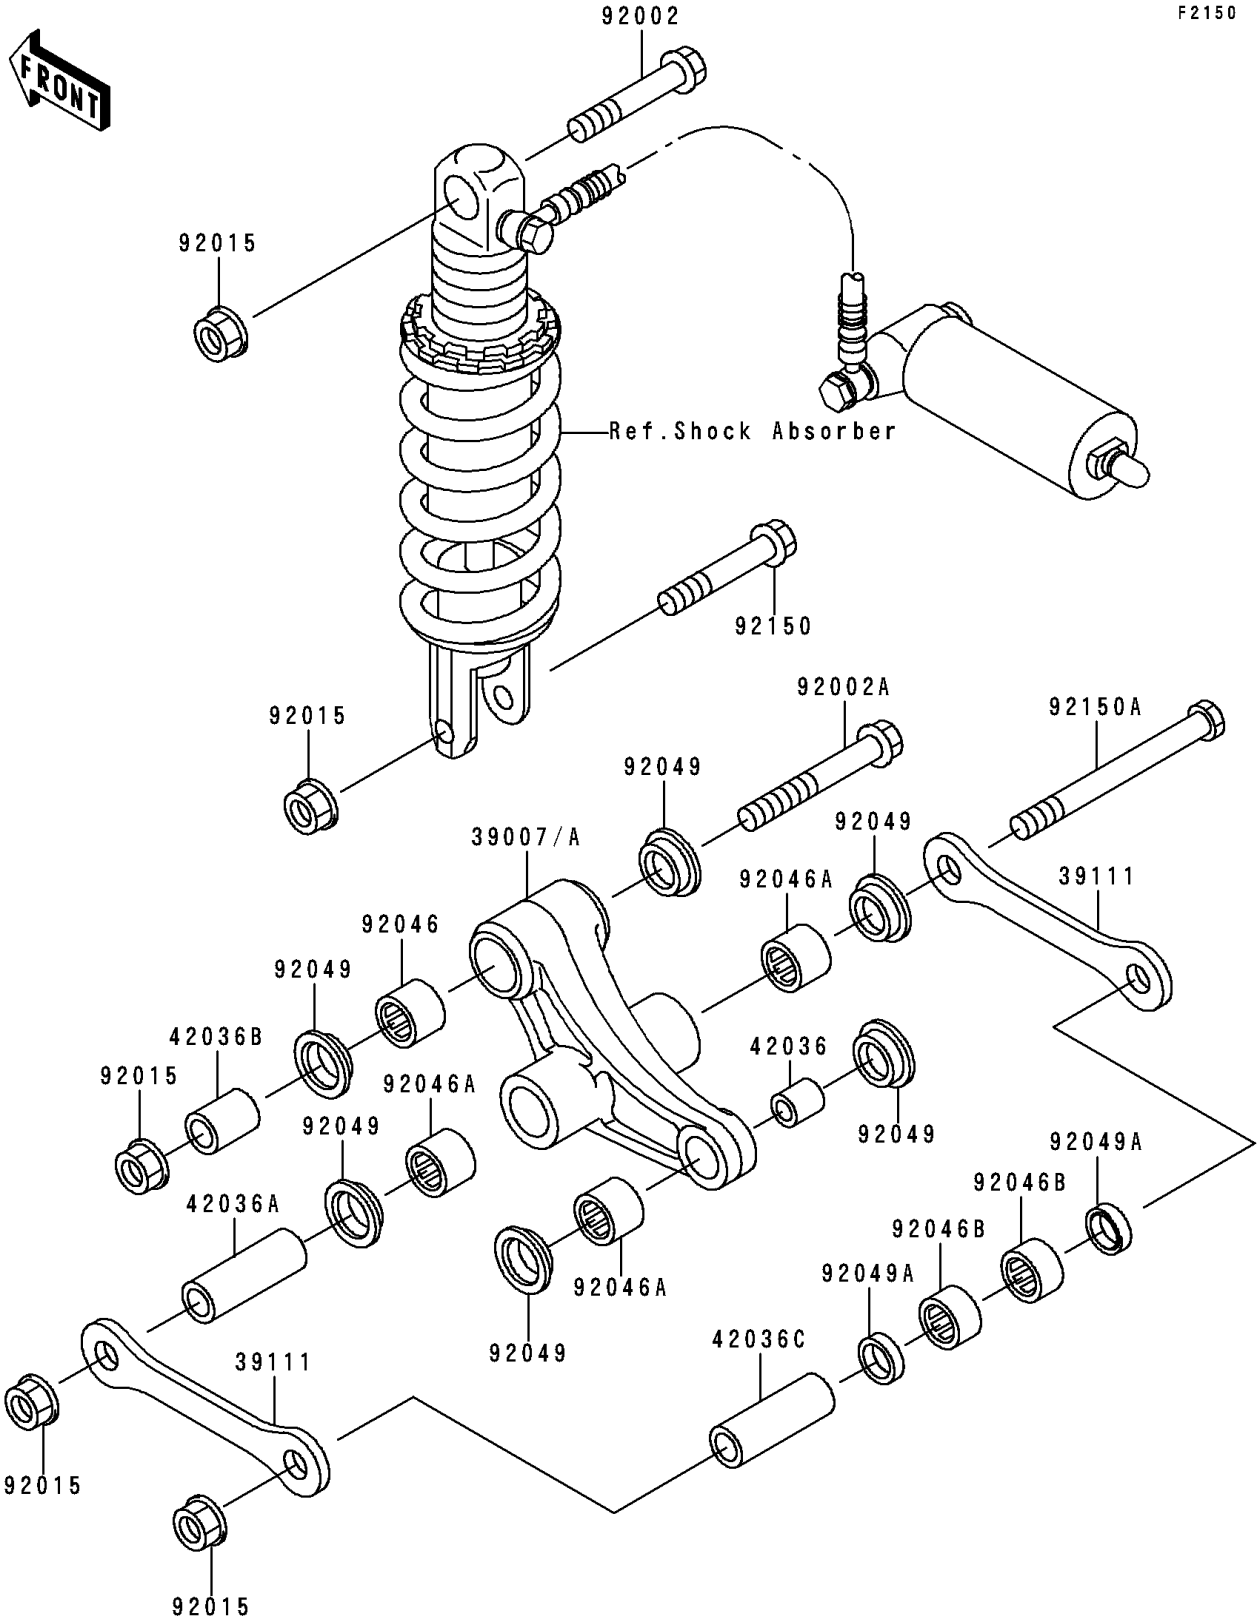

1995 Ninja® ZX™ -6R PARTS DIAGRAM

Rear Suspension

F2150

1995 Ninja® ZX™ -6R PARTS LIST

Rear Suspension

ITEM NAME	PART NUMBER	QUANTITY
ARM-SUSP,UNI TRAK (Ref # 39007)	39007-1224	1
ROD-TIE,SUSPENSION (Ref # 39111)	39111-1139	2
SLEEVE,ARM,RR (Ref # 42036)	42036-1077	1
SLEEVE,12.1X20X88 (Ref # 42036A)	42036-1250	1
SLEEVE,12.1X20X44.5 (Ref # 42036B)	42036-1288	1
SLEEVE,12.1X18X88 (Ref # 42036C)	42036-1321	1
BOLT,12X55 (Ref # 92002)	92002-1130	1
BOLT,FLANGED,12X78 (Ref # 92002A)	92002-1739	1
NUT,FLANGED,12MM (Ref # 92015)	92015-1433	5
BEARING-NEEDLE,BM202726 (Ref # 92046)	92046-1110	1
BEARING-NEEDLE,BM202715 (Ref # 92046A)	92046-1112	3
BEARING-NEEDLE,18BM2416 (Ref # 92046B)	92046-1144	2
SEAL-OIL,ARM,CNT (Ref # 92049)	92049-1109	6
SEAL-OIL,MHA18244 (Ref # 92049A)	92049-1225	2
BOLT,FLANGED,12X63 (Ref # 92150)	92150-1258	1
BOLT,12X114 (Ref # 92150A)	92150-1878	2