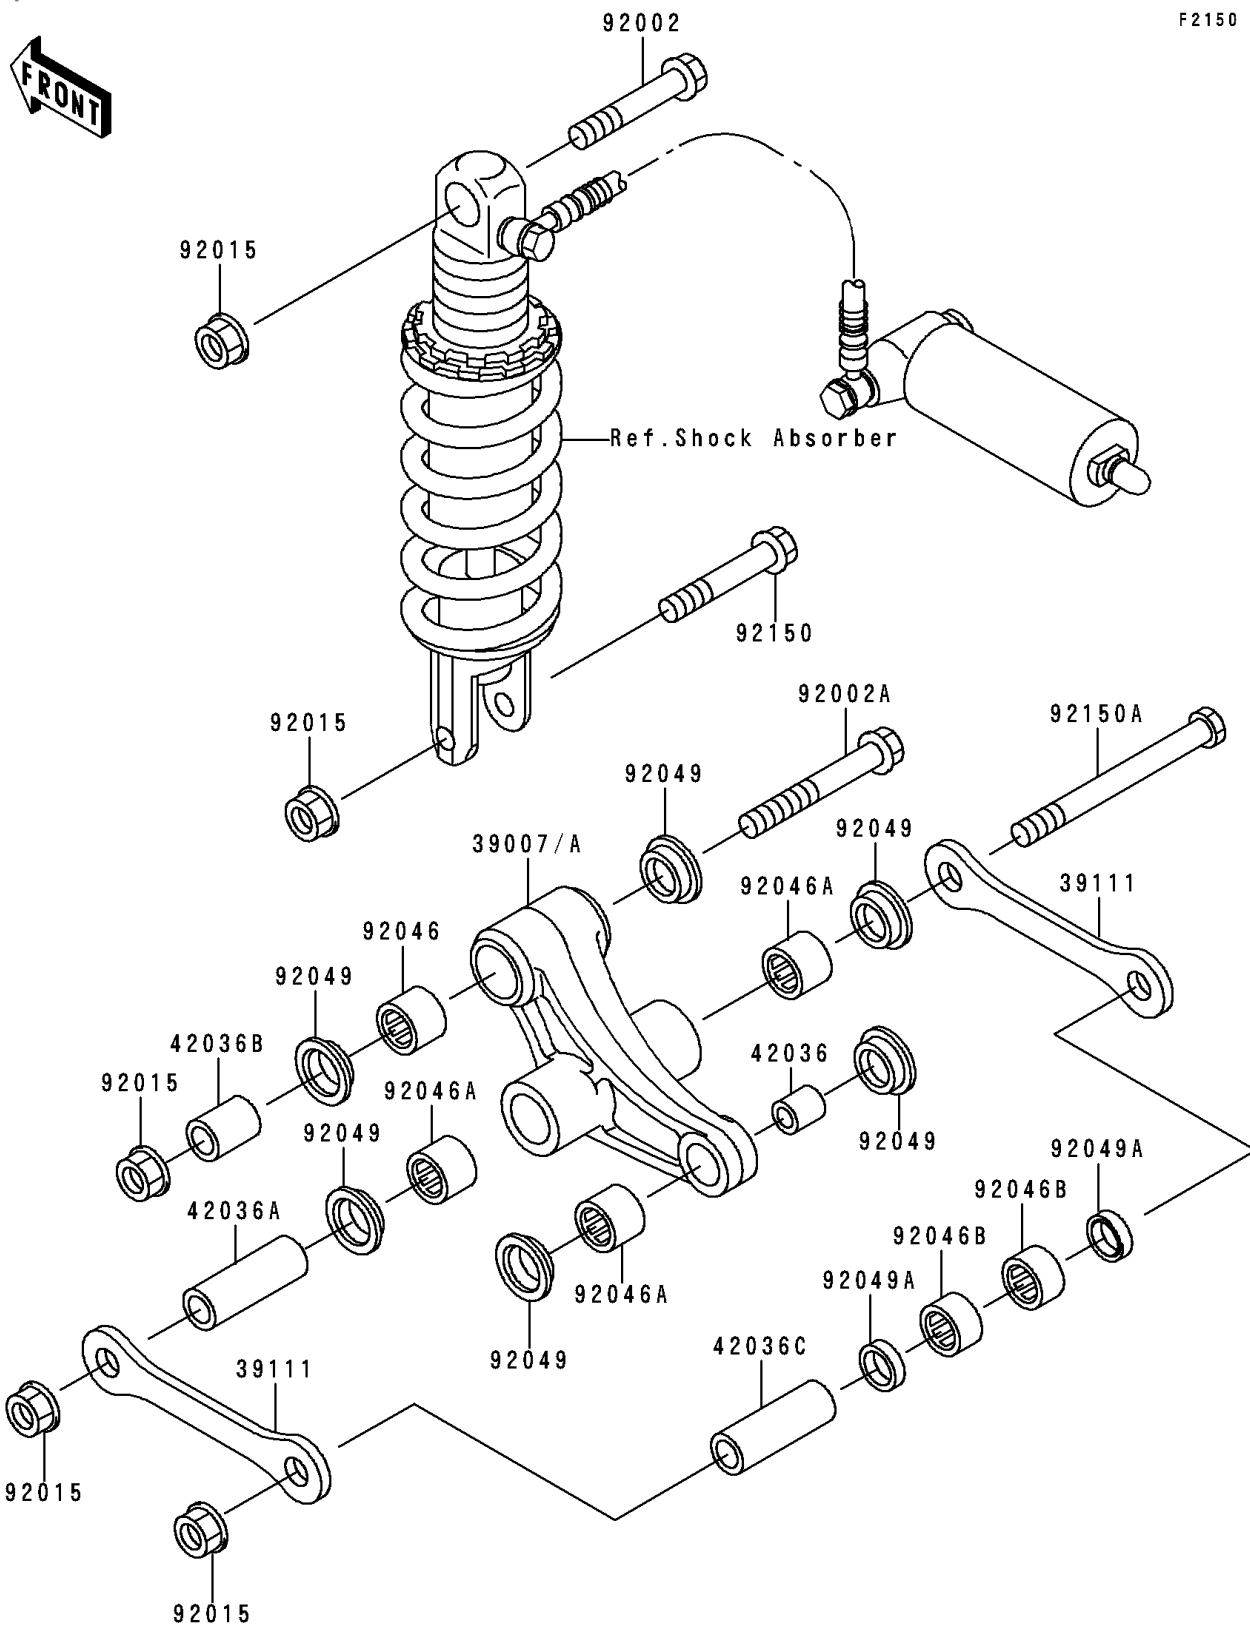

1996 Ninja® ZX™-6R PARTS DIAGRAM

Rear Suspension

F2150

1996 Ninja® ZX™-6R PARTS LIST

Rear Suspension

ITEM NAME	PART NUMBER	QUANTITY
ARM-SUSP,UNI TRAK (Ref # 39007A)	39007-1240	1
ROD-TIE,SUSPENSION (Ref # 39111)	39111-1139	2
SLEEVE,ARM,RR (Ref # 42036)	42036-1077	1
SLEEVE,12.1X20X88 (Ref # 42036A)	42036-1250	1
SLEEVE,12.1X20X44.5 (Ref # 42036B)	42036-1288	1
SLEEVE,12.1X18X88 (Ref # 42036C)	42036-1321	1
BOLT,12X55 (Ref # 92002)	92002-1130	1
BOLT,FLANGED,12X78 (Ref # 92002A)	92002-1739	1
NUT,FLANGED,12MM (Ref # 92015)	92015-1433	5
BEARING-NEEDLE,BM202726 (Ref # 92046)	92046-1110	1
BEARING-NEEDLE,BM202715 (Ref # 92046A)	92046-1112	3
BEARING-NEEDLE,18BM2416 (Ref # 92046B)	92046-1144	2
SEAL-OIL,ARM,CNT (Ref # 92049)	92049-1109	6
SEAL-OIL,MHA18244 (Ref # 92049A)	92049-1225	2
BOLT,FLANGED,12X63 (Ref # 92150)	92150-1258	1
BOLT,12X114 (Ref # 92150A)	92150-1878	2