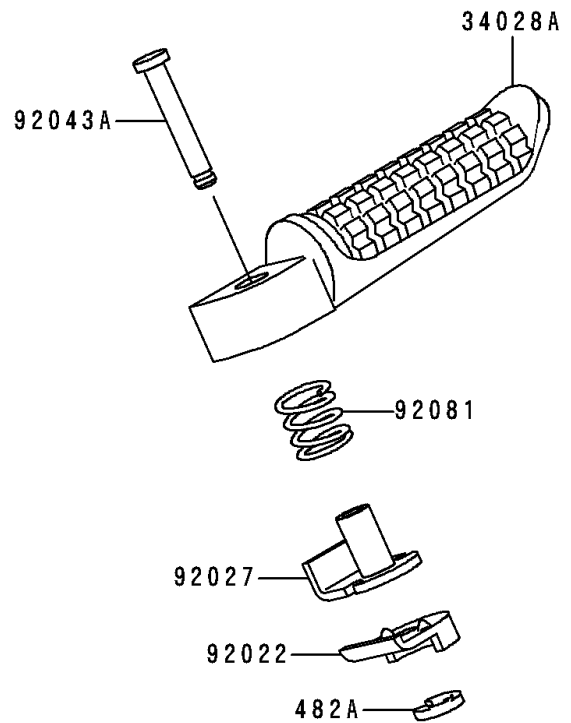

1995 Ninja® ZX™ -6R PARTS DIAGRAM

Footrests

F2160

1995 Ninja® ZX™ -6R PARTS LIST

Footrests

ITEM NAME	PART NUMBER	QUANTITY
CIRCLIP-TYPE-E,10MM (Ref # 482)	482L0100	2
CIRCLIP-TYPE-E,5MM (Ref # 482A)	482L5000	2
STEP,RR,LH (Ref # 34028)	34028-1191	1
STEP,RR,RH (Ref # 34028A)	34028-1192	1
STEP,FR,LH (Ref # 34028B)	34028-1338	1
STEP,FR,RH (Ref # 34028C)	34028-1339	1
WASHER,STEP,RR (Ref # 92022)	92022-1507	2
COLLAR,STEP (Ref # 92027)	92027-1732	2
PIN,12X37 (Ref # 92043)	92043-1144	2
PIN,6X38.5 (Ref # 92043A)	92043-1328	2
SPRING,STEP,RR (Ref # 92081)	92081-1612	2
SPRING,STEP RETURN,LH (Ref # 92144)	92144-1567	1
SPRING,STEP RETURN (Ref # 92144A)	92144-1568	1
BOLT,BANK SENSOR (Ref # 92150)	92150-1114	2