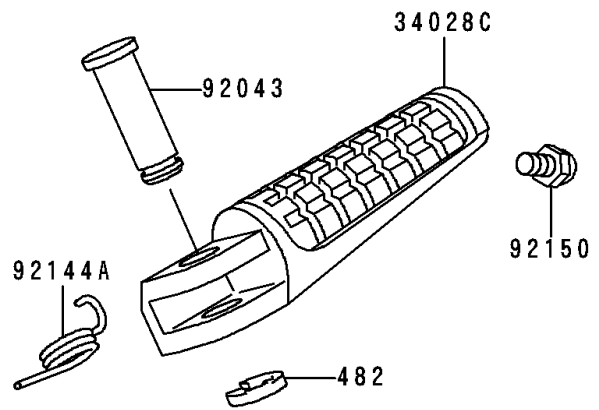

1995 Ninja® ZX™ -6R PARTS DIAGRAM

Footrests

F2160

1995 Ninja® ZX™ -6R PARTS LIST

Footrests

ITEM NAME	PART NUMBER	QUANTITY
CIRCLIP-TYPE-E,10MM (Ref # 482)	482L0100	2
CIRCLIP-TYPE-E,5MM (Ref # 482A)	482L5000	2
STEP,RR,LH (Ref # 34028)	34028-1191	1
STEP,RR,RH (Ref # 34028A)	34028-1192	1
STEP,FR,LH (Ref # 34028B)	34028-1338	1
STEP,FR,RH (Ref # 34028C)	34028-1339	1
WASHER,STEP,RR (Ref # 92022)	92022-1507	2
COLLAR,STEP (Ref # 92027)	92027-1732	2
PIN,12X37 (Ref # 92043)	92043-1144	2
PIN,6X38.5 (Ref # 92043A)	92043-1328	2
SPRING,STEP,RR (Ref # 92081)	92081-1612	2
SPRING,STEP RETURN,LH (Ref # 92144)	92144-1567	1
SPRING,STEP RETURN (Ref # 92144A)	92144-1568	1
BOLT,BANK SENSOR (Ref # 92150)	92150-1114	2