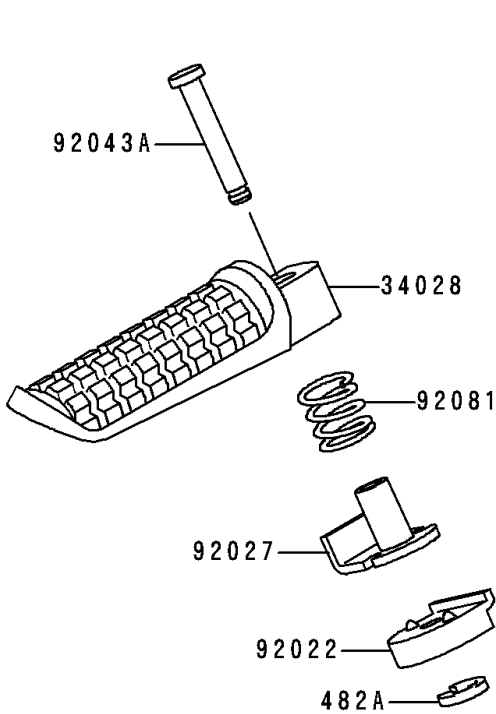

1995 Ninja® ZX™ -6R PARTS DIAGRAM

Footrests

F2160

1995 Ninja® ZX™ -6R PARTS LIST

Footrests

ITEM NAME	PART NUMBER	QUANTITY
CIRCLIP-TYPE-E,10MM (Ref # 482)	482L0100	2
CIRCLIP-TYPE-E,5MM (Ref # 482A)	482L5000	2
STEP,RR,LH (Ref # 34028)	34028-1191	1
STEP,RR,RH (Ref # 34028A)	34028-1192	1
STEP,FR,LH (Ref # 34028B)	34028-1338	1
STEP,FR,RH (Ref # 34028C)	34028-1339	1
WASHER,STEP,RR (Ref # 92022)	92022-1507	2
COLLAR,STEP (Ref # 92027)	92027-1732	2
PIN,12X37 (Ref # 92043)	92043-1144	2
PIN,6X38.5 (Ref # 92043A)	92043-1328	2
SPRING,STEP,RR (Ref # 92081)	92081-1612	2
SPRING,STEP RETURN,LH (Ref # 92144)	92144-1567	1
SPRING,STEP RETURN (Ref # 92144A)	92144-1568	1
BOLT,BANK SENSOR (Ref # 92150)	92150-1114	2