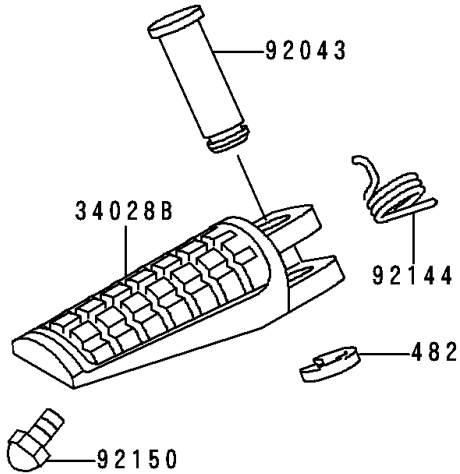

1995 Ninja® ZX™ -6R PARTS DIAGRAM

Footrests

F2160

1995 Ninja® ZX™ -6R PARTS LIST

Footrests

ITEM NAME	PART NUMBER	QUANTITY
CIRCLIP-TYPE-E,10MM (Ref # 482)	482L0100	2
CIRCLIP-TYPE-E,5MM (Ref # 482A)	482L5000	2
STEP,RR,LH (Ref # 34028)	34028-1191	1
STEP,RR,RH (Ref # 34028A)	34028-1192	1
STEP,FR,LH (Ref # 34028B)	34028-1338	1
STEP,FR,RH (Ref # 34028C)	34028-1339	1
WASHER,STEP,RR (Ref # 92022)	92022-1507	2
COLLAR,STEP (Ref # 92027)	92027-1732	2
PIN,12X37 (Ref # 92043)	92043-1144	2
PIN,6X38.5 (Ref # 92043A)	92043-1328	2
SPRING,STEP,RR (Ref # 92081)	92081-1612	2
SPRING,STEP RETURN,LH (Ref # 92144)	92144-1567	1
SPRING,STEP RETURN (Ref # 92144A)	92144-1568	1
BOLT,BANK SENSOR (Ref # 92150)	92150-1114	2