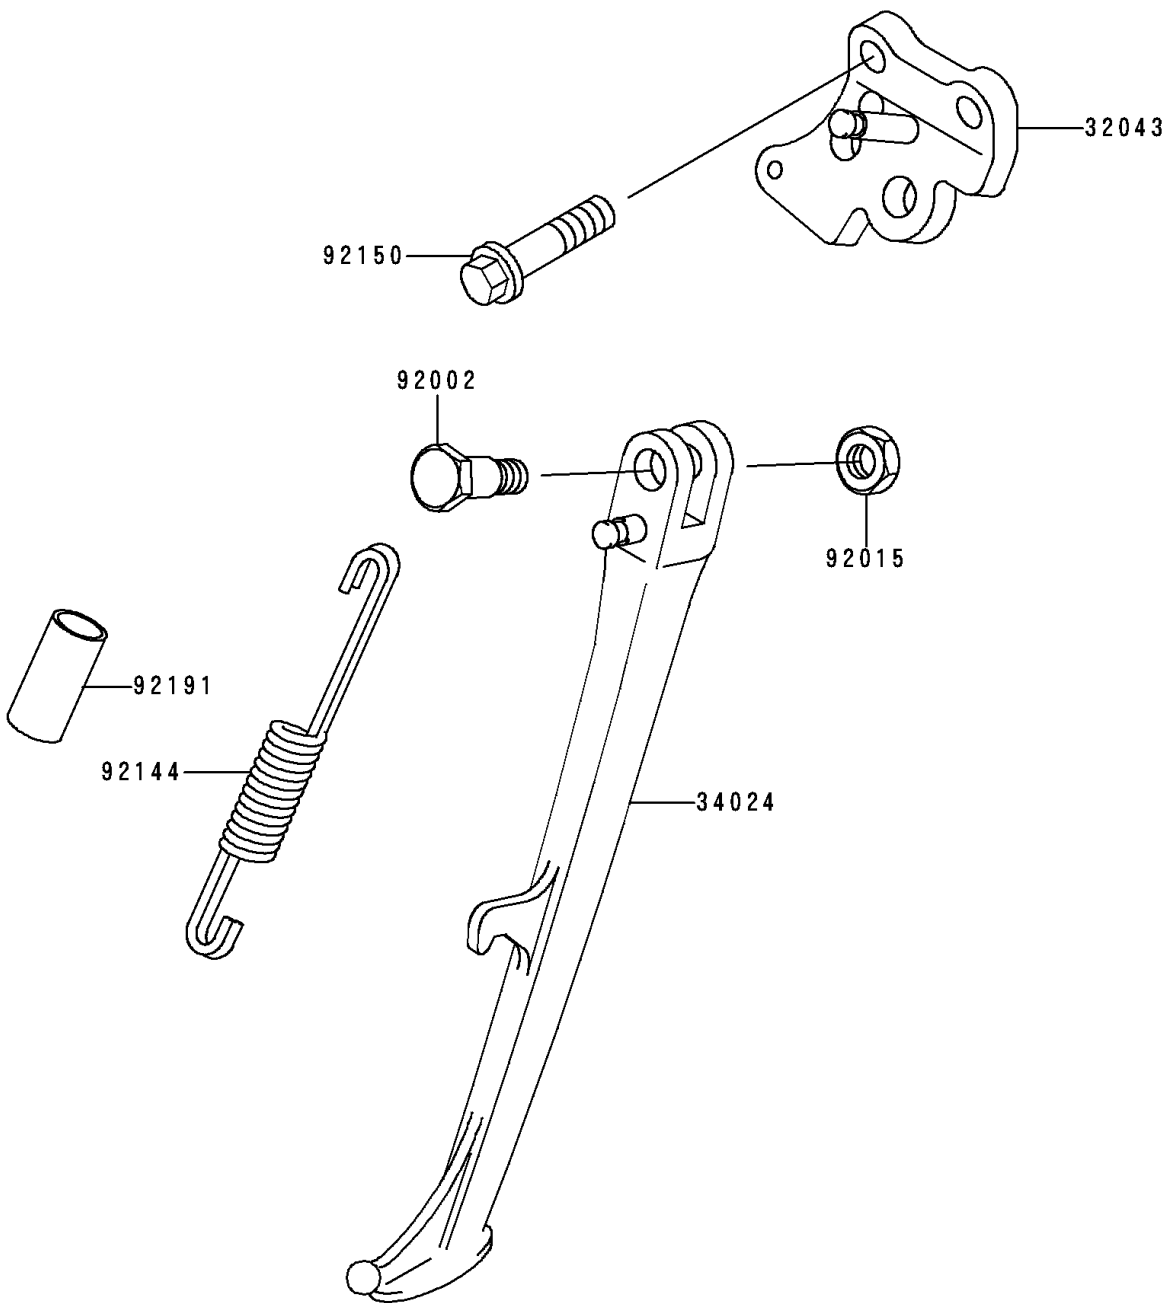

# 1996 Ninja® ZX™-6R PARTS DIAGRAM

Stand(s)

F 2190

## 1996 Ninja® ZX™-6R PARTS LIST

Stand(s)

ITEM NAME	PART NUMBER	QUANTITY
BRACKET-STAND,SIDE (Ref # 32043)	32043-1396	1
STAND-SIDE (Ref # 34024)	34024-1306	1
BOLT,SIDE STAND (Ref # 92002)	92002-1813	1
NUT,LOCK,10MM,BLACK (Ref # 92015)	92015-1188	1
SPRING,SIDE STAND (Ref # 92144)	92144-1818	1
BOLT,FLANGED,10X35 (Ref # 92150)	92150-1646	2
TUBE,13X16X60 (Ref # 92191)	92191-1001	1