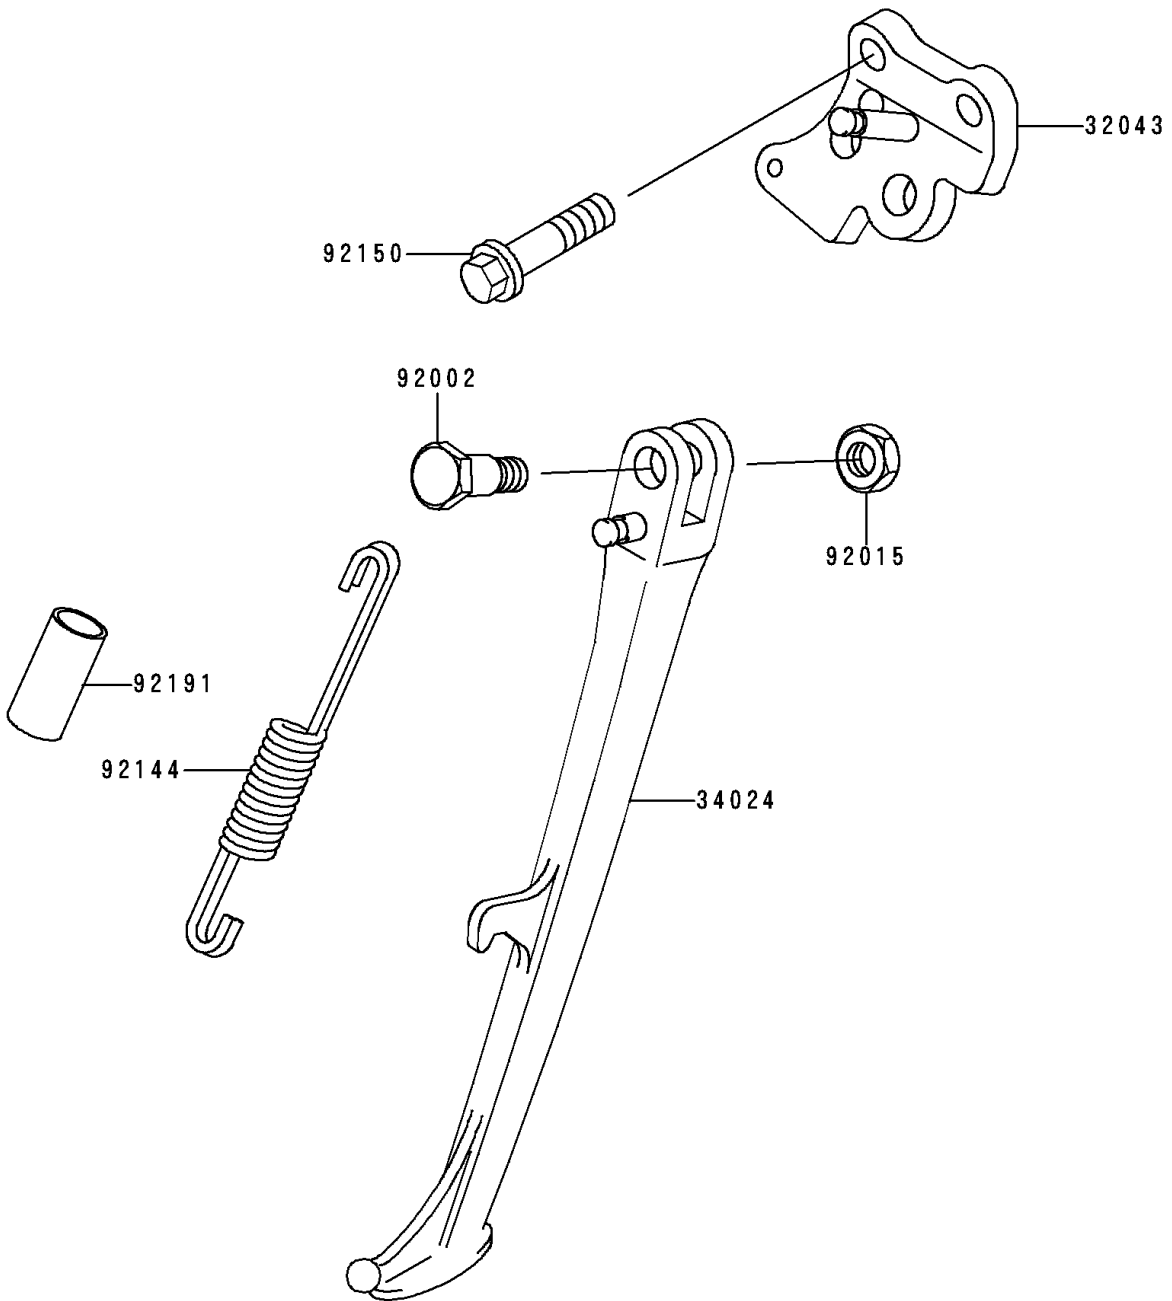

1996 Ninja® ZX™-6R PARTS DIAGRAM

Stand(s)

F 2190

1996 Ninja® ZX™-6R PARTS LIST

Stand(s)

ITEM NAME	PART NUMBER	QUANTITY
BRACKET-STAND,SIDE (Ref # 32043)	32043-1396	1
STAND-SIDE (Ref # 34024)	34024-1306	1
BOLT,SIDE STAND (Ref # 92002)	92002-1813	1
NUT,LOCK,10MM,BLACK (Ref # 92015)	92015-1188	1
SPRING,SIDE STAND (Ref # 92144)	92144-1818	1
BOLT,FLANGED,10X35 (Ref # 92150)	92150-1646	2
TUBE,13X16X60 (Ref # 92191)	92191-1001	1