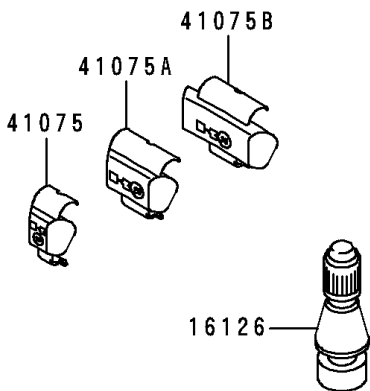

# 1995 Ninja® ZX™-6R PARTS DIAGRAM

Tires

F2210

### Tires

ITEM NAME	PART NUMBER	QUANTITY
VALVE,TIRE (Ref # 16126)	16126-1140	2
TIRE,FR,120/60ZR17,BT-50F(BS) (Ref # 41002)	41002-1991	1
TIRE,RR,160/60ZR17,BT-50R(BS) (Ref # 41002A)	41002-1992	1
BALANCER-WHEEL,10G,SILVER (Ref # 41075)	41075-1014	AR
BALANCER-WHEEL,20G,SILVER (Ref # 41075A)	41075-1015	AR
BALANCER-WHEEL,30G,SILVER (Ref # 41075B)	41075-1016	AR