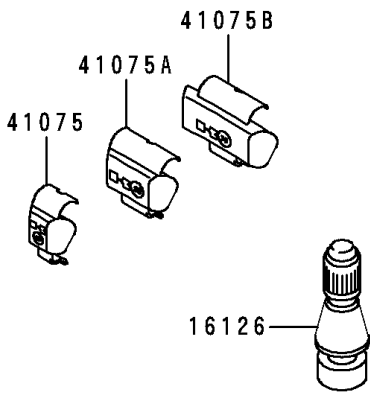

# 1995 Ninja® ZX™-6R PARTS DIAGRAM

Tires

F2210

### Tires

ITEM NAME	PART NUMBER	QUANTITY
VALVE,TIRE (Ref # 16126)	16126-1140	2
TIRE,FR,120/60ZR17,BT-50F(BS) (Ref # 41002)	41002-1991	1
TIRE,RR,160/60ZR17,BT-50R(BS) (Ref # 41002A)	41002-1992	1
BALANCER-WHEEL,10G,SILVER (Ref # 41075)	41075-1014	AR
BALANCER-WHEEL,20G,SILVER (Ref # 41075A)	41075-1015	AR
BALANCER-WHEEL,30G,SILVER (Ref # 41075B)	41075-1016	AR