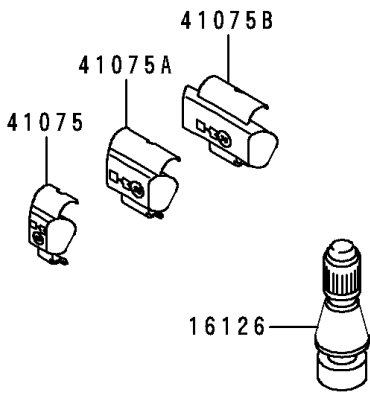

# 1996 Ninja® ZX™-6R PARTS DIAGRAM

Tires

F2210

## Tires

ITEM NAME	PART NUMBER	QUANTITY
VALVE,TIRE (Ref # 16126)	16126-1140	2
TIRE,FR,120/60ZR17,BT-50F(BS) (Ref # 41002)	41002-1991	1
TIRE,RR,160/60ZR17,BT-50R(BS) (Ref # 41002A)	41002-1992	1
BALANCER-WHEEL,10G,SILVER (Ref # 41075)	41075-1014	AR
BALANCER-WHEEL,20G,SILVER (Ref # 41075A)	41075-1015	AR
BALANCER-WHEEL,30G,SILVER (Ref # 41075B)	41075-1016	AR