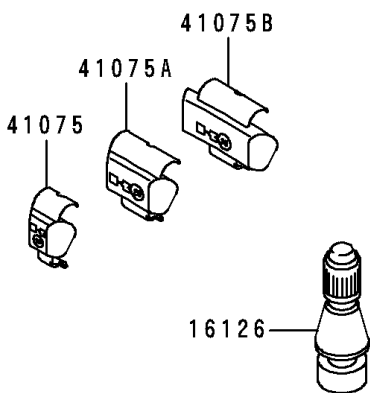

# 1996 Ninja® ZX™-6R PARTS DIAGRAM

Tires

F2210

## Tires

ITEM NAME	PART NUMBER	QUANTITY
VALVE,TIRE (Ref # 16126)	16126-1140	2
TIRE,FR,120/60ZR17,BT-50F(BS) (Ref # 41002)	41002-1991	1
TIRE,RR,160/60ZR17,BT-50R(BS) (Ref # 41002A)	41002-1992	1
BALANCER-WHEEL,10G,SILVER (Ref # 41075)	41075-1014	AR
BALANCER-WHEEL,20G,SILVER (Ref # 41075A)	41075-1015	AR
BALANCER-WHEEL,30G,SILVER (Ref # 41075B)	41075-1016	AR