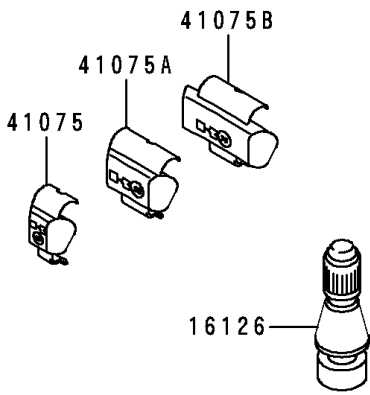

# 1996 Ninja<sup>®</sup> ZX<sup>™</sup>-6R PARTS DIAGRAM

Tires

F2210

### Tires

ITEM NAME	PART NUMBER	QUANTITY
VALVE,TIRE (Ref # 16126)	16126-1140	2
TIRE,FR,120/60ZR17,BT-50F(BS) (Ref # 41002)	41002-1991	1
TIRE,RR,160/60ZR17,BT-50R(BS) (Ref # 41002A)	41002-1992	1
BALANCER-WHEEL,10G,SILVER (Ref # 41075)	41075-1014	AR
BALANCER-WHEEL,20G,SILVER (Ref # 41075A)	41075-1015	AR
BALANCER-WHEEL,30G,SILVER (Ref # 41075B)	41075-1016	AR