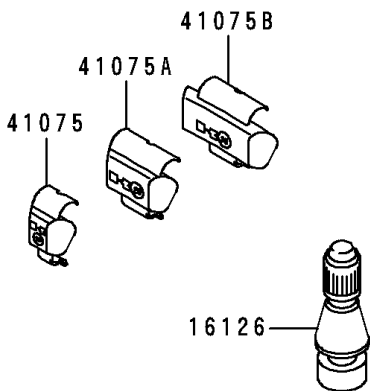

# 1996 Ninja<sup>®</sup> ZX<sup>™</sup>-6R PARTS DIAGRAM

Tires

F2210

### Tires

ITEM NAME	PART NUMBER	QUANTITY
VALVE,TIRE (Ref # 16126)	16126-1140	2
TIRE,FR,120/60ZR17,BT-50F(BS) (Ref # 41002)	41002-1991	1
TIRE,RR,160/60ZR17,BT-50R(BS) (Ref # 41002A)	41002-1992	1
BALANCER-WHEEL,10G,SILVER (Ref # 41075)	41075-1014	AR
BALANCER-WHEEL,20G,SILVER (Ref # 41075A)	41075-1015	AR
BALANCER-WHEEL,30G,SILVER (Ref # 41075B)	41075-1016	AR