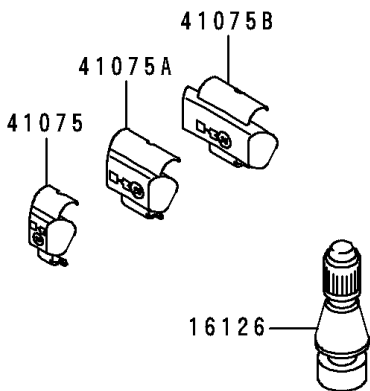

1997 Ninja® ZX™-6R PARTS DIAGRAM

Tires

F2210

1997 Ninja® ZX™-6R PARTS LIST

Tires

ITEM NAME	PART NUMBER	QUANTITY
VALVE,TIRE (Ref # 16126)	16126-1140	2
TIRE,FR,120/60ZR17,BT-50F(BS) (Ref # 41002)	41002-1991	1
TIRE,RR,160/60ZR17,BT-50R(BS) (Ref # 41002A)	41002-1992	1
BALANCER-WHEEL,10G,SILVER (Ref # 41075)	41075-1014	AR
BALANCER-WHEEL,20G,SILVER (Ref # 41075A)	41075-1015	AR
BALANCER-WHEEL,30G,SILVER (Ref # 41075B)	41075-1016	AR