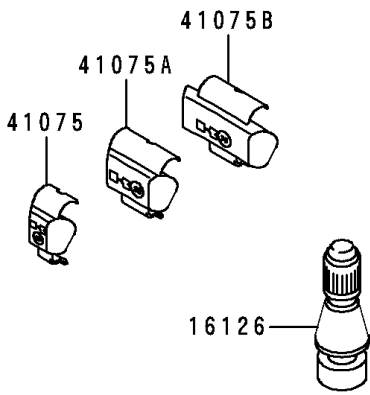

1997 Ninja® ZX™-6R PARTS DIAGRAM

Tires

F2210

1997 Ninja® ZX™-6R PARTS LIST

Tires

ITEM NAME	PART NUMBER	QUANTITY
VALVE,TIRE (Ref # 16126)	16126-1140	2
TIRE,FR,120/60ZR17,BT-50F(BS) (Ref # 41002)	41002-1991	1
TIRE,RR,160/60ZR17,BT-50R(BS) (Ref # 41002A)	41002-1992	1
BALANCER-WHEEL,10G,SILVER (Ref # 41075)	41075-1014	AR
BALANCER-WHEEL,20G,SILVER (Ref # 41075A)	41075-1015	AR
BALANCER-WHEEL,30G,SILVER (Ref # 41075B)	41075-1016	AR