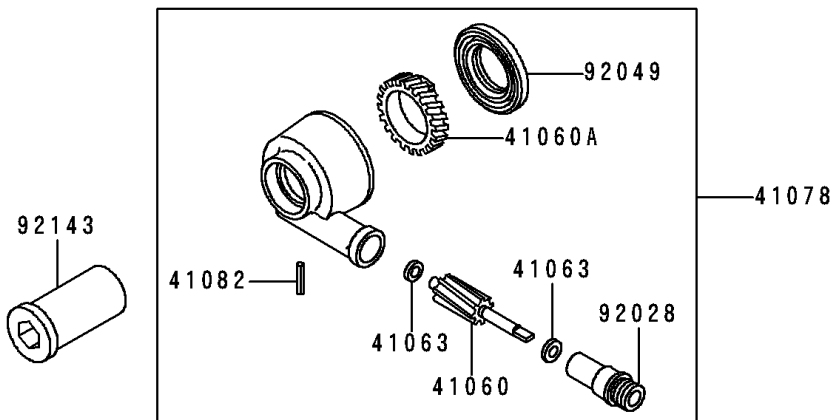

1996 Ninja[®] ZX[™]-6R PARTS DIAGRAM

Front Wheel

F2230

1996 Ninja® ZX™-6R PARTS LIST

Front Wheel

ITEM NAME	PART NUMBER	QUANTITY
BEARING-BALL,#6004UUC3 (Ref # 601)	601B6004UU	2
GEAR-METER SCREW,9T (Ref # 41060)	41060-1123	1
GEAR-METER SCREW,23T (Ref # 41060A)	41060-1138	1
WASHER,5.1X9X0.4 (Ref # 41063)	41063-001	2
RECEIVER-SPEEDOMETER (Ref # 41064)	41064-1006	1
AXLE,FR (Ref # 41068)	41068-1311	1
WHEEL-ASSY,FR,L.GREEN (Ref # 41073)	41073-1497-CJ	1
WHEEL-ASSY,FR,P.C.GRAY (Ref # 41073A)	41073-1497-DH	1
CASE-ASSY-METER GEAR (Ref # 41078)	41078-1076	1
PIN,SPRING (Ref # 41082)	41082-001	1
BUSHING,SPEEDOMETER (Ref # 92028)	92028-1066	1
RING-SNAP,42MM (Ref # 92033)	92033-1041	2
SEAL-OIL,BJN30427-C3 (Ref # 92049)	92049-1057	2
COLLAR,FR AXLE,L=43.5 (Ref # 92143)	92143-1301	1
COLLAR,FR AXLE,L=25.5 (Ref # 92143A)	92143-1359	1
COLLAR,FR HUB,L=86.5 (Ref # 92143B)	92143-1479	1