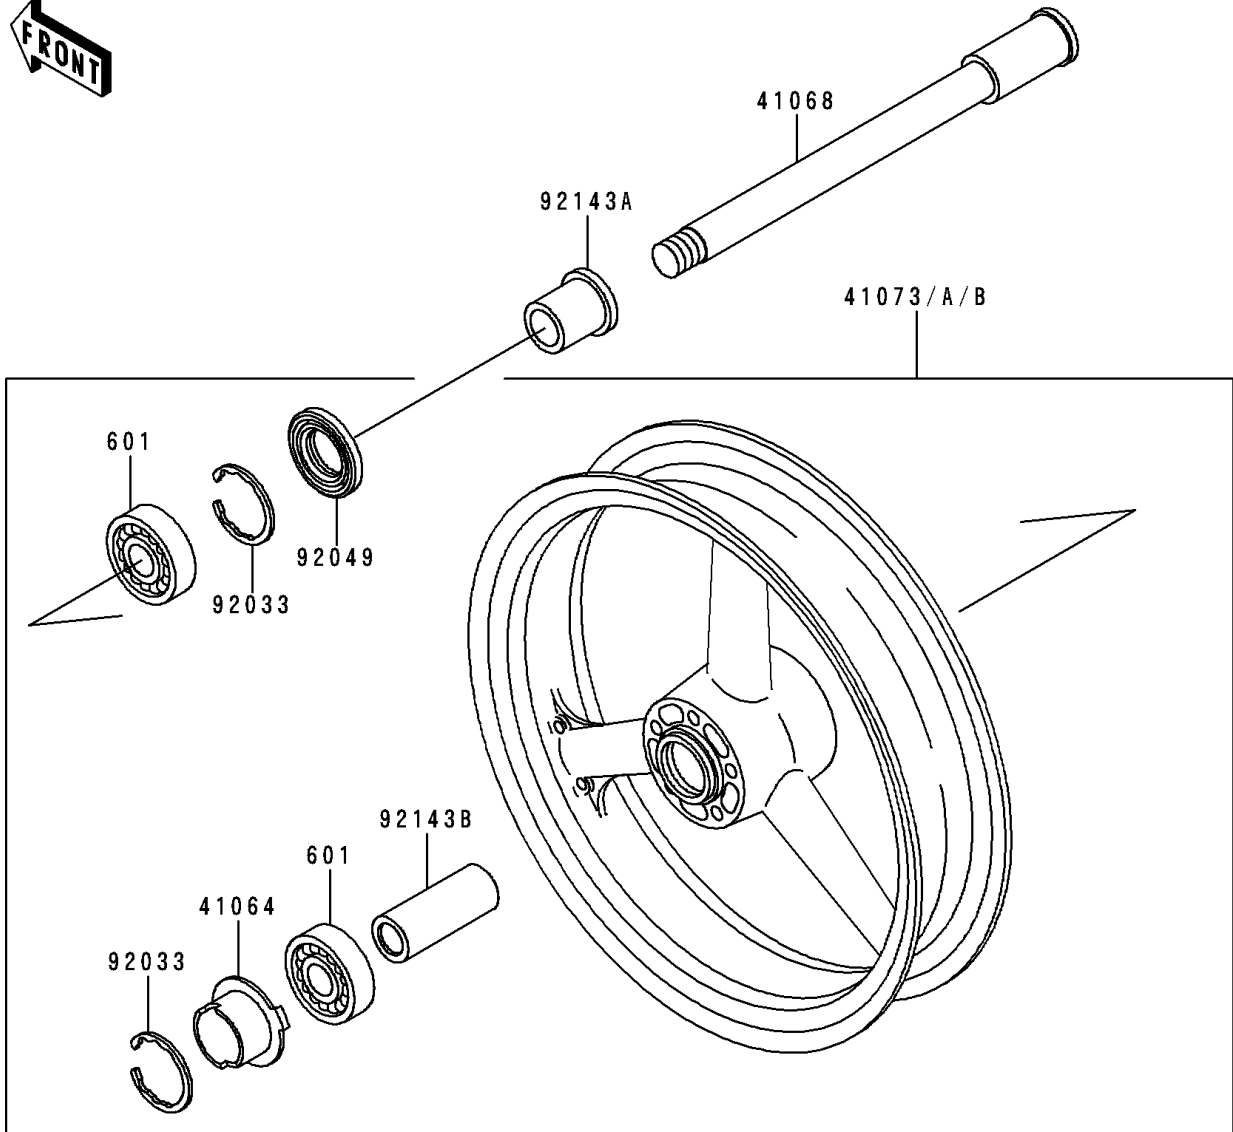

1996 Ninja[®] ZX[™]-6R PARTS DIAGRAM

Front Wheel

F2230

1996 Ninja® ZX™-6R PARTS LIST

Front Wheel

ITEM NAME	PART NUMBER	QUANTITY
BEARING-BALL,#6004UUC3 (Ref # 601)	601B6004UU	2
GEAR-METER SCREW,9T (Ref # 41060)	41060-1123	1
GEAR-METER SCREW,23T (Ref # 41060A)	41060-1138	1
WASHER,5.1X9X0.4 (Ref # 41063)	41063-001	2
RECEIVER-SPEEDOMETER (Ref # 41064)	41064-1006	1
AXLE,FR (Ref # 41068)	41068-1311	1
WHEEL-ASSY,FR,L.GREEN (Ref # 41073)	41073-1497-CJ	1
WHEEL-ASSY,FR,P.C.GRAY (Ref # 41073A)	41073-1497-DH	1
CASE-ASSY-METER GEAR (Ref # 41078)	41078-1076	1
PIN,SPRING (Ref # 41082)	41082-001	1
BUSHING,SPEEDOMETER (Ref # 92028)	92028-1066	1
RING-SNAP,42MM (Ref # 92033)	92033-1041	2
SEAL-OIL,BJN30427-C3 (Ref # 92049)	92049-1057	2
COLLAR,FR AXLE,L=43.5 (Ref # 92143)	92143-1301	1
COLLAR,FR AXLE,L=25.5 (Ref # 92143A)	92143-1359	1
COLLAR,FR HUB,L=86.5 (Ref # 92143B)	92143-1479	1