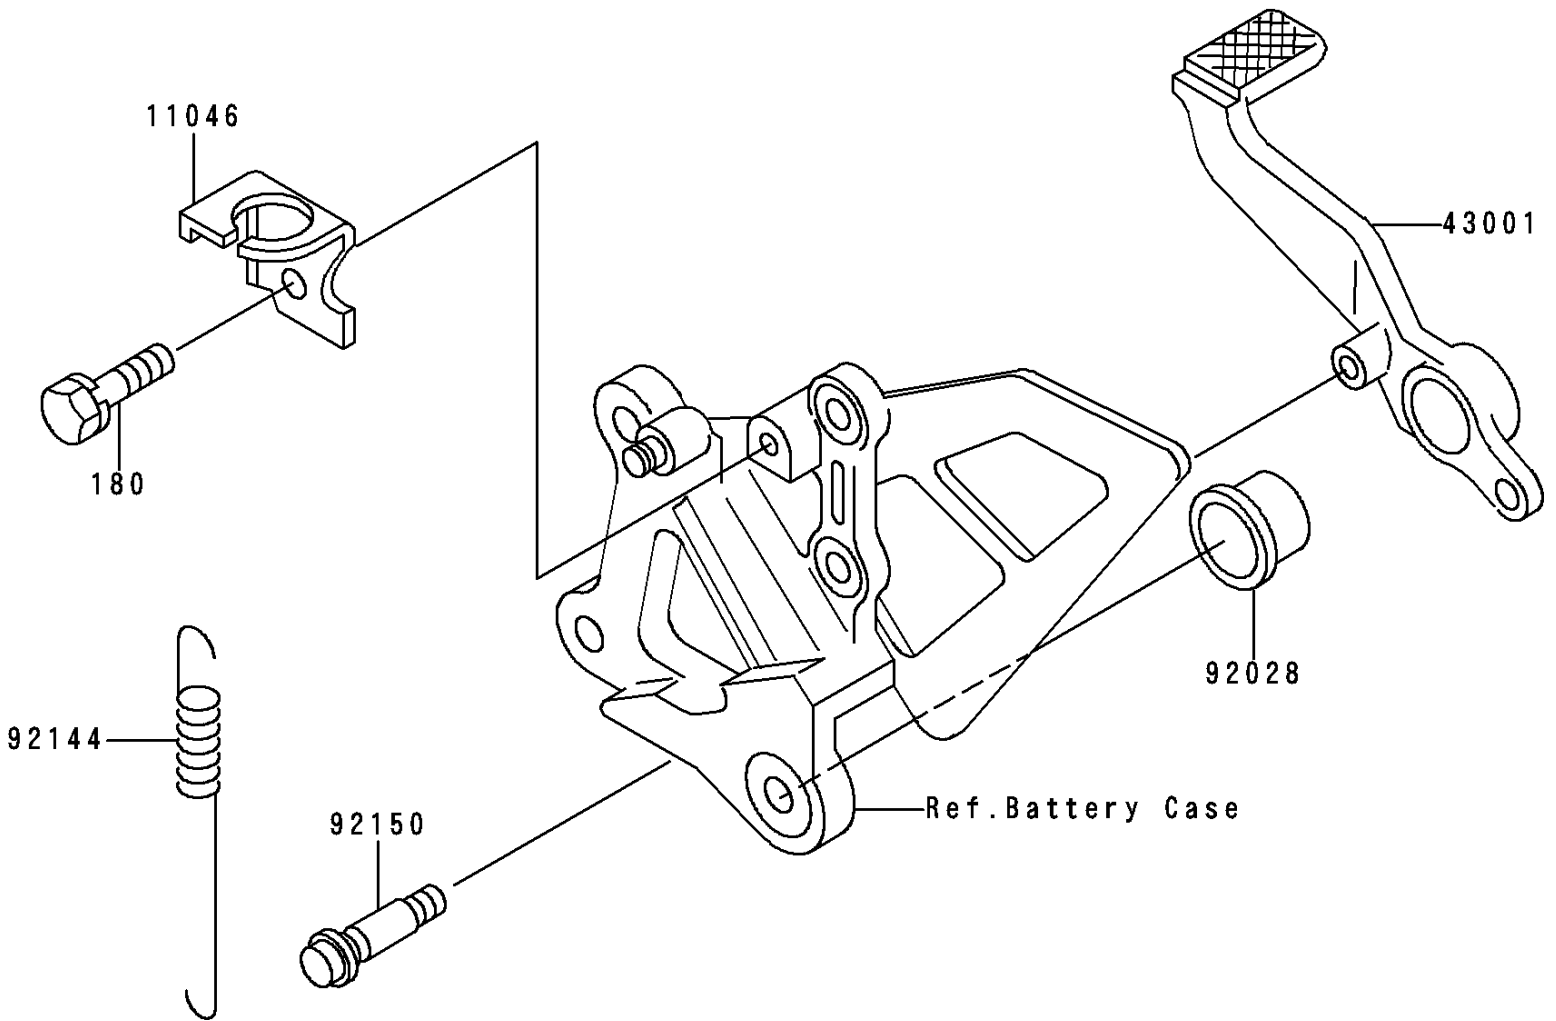

1995 Ninja® ZX™ -6R PARTS DIAGRAM

Brake Pedal/Torque Link

F2260

1995 Ninja® ZX™-6R PARTS LIST

Brake Pedal/Torque Link

ITEM NAME	PART NUMBER	QUANTITY
BOLT-UPSET-WS (Ref # 180)	180H0614	1
BRACKET,REAR BRAKE SWITCH (Ref # 11046)	11046-1252	1
LEVER-BRAKE,PEDAL (Ref # 43001)	43001-1274	1
BUSHING (Ref # 92028)	92028-1576	1
SPRING,BRAKE PEDAL RETURN (Ref # 92144)	92144-1421	1
BOLT (Ref # 92150)	92150-1439	1