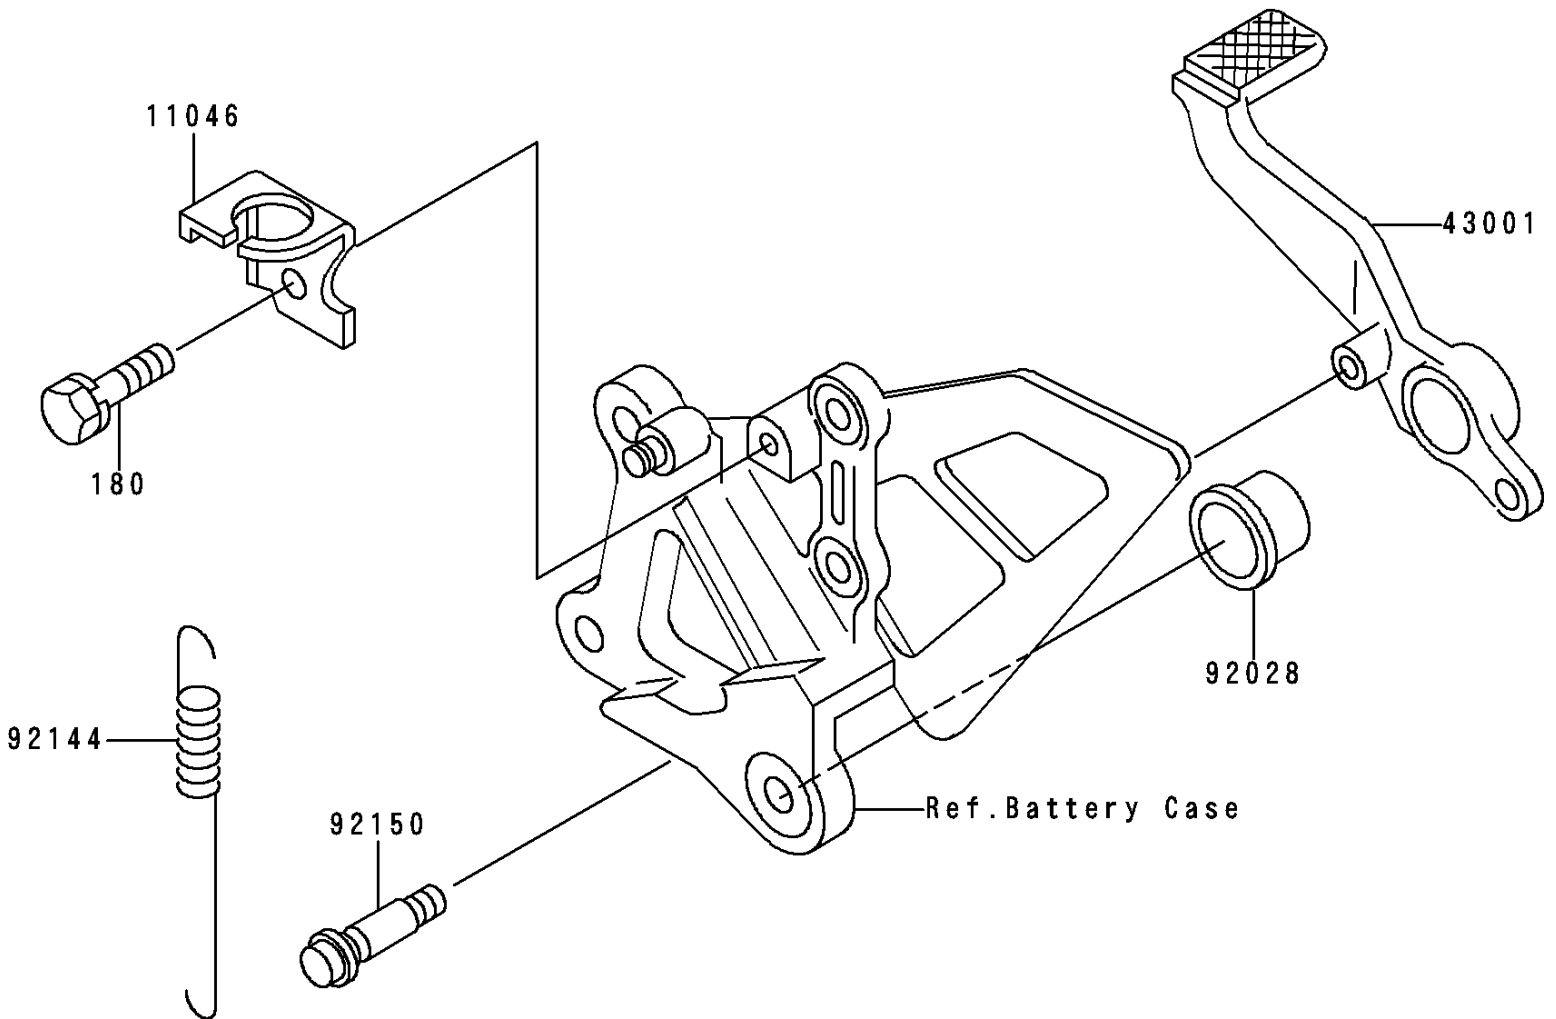

# 1996 Ninja® ZX™-6R PARTS DIAGRAM

Brake Pedal/Torque Link

F2260

## Brake Pedal/Torque Link

ITEM NAME	PART NUMBER	QUANTITY
BOLT-UPSET-WS (Ref # 180)	180H0614	1
BRACKET,REAR BRAKE SWITCH (Ref # 11046)	11046-1252	1
LEVER-BRAKE,PEDAL (Ref # 43001)	43001-1274	1
BUSHING (Ref # 92028)	92028-1576	1
SPRING,BRAKE PEDAL RETURN (Ref # 92144)	92144-1421	1
BOLT (Ref # 92150)	92150-1439	1