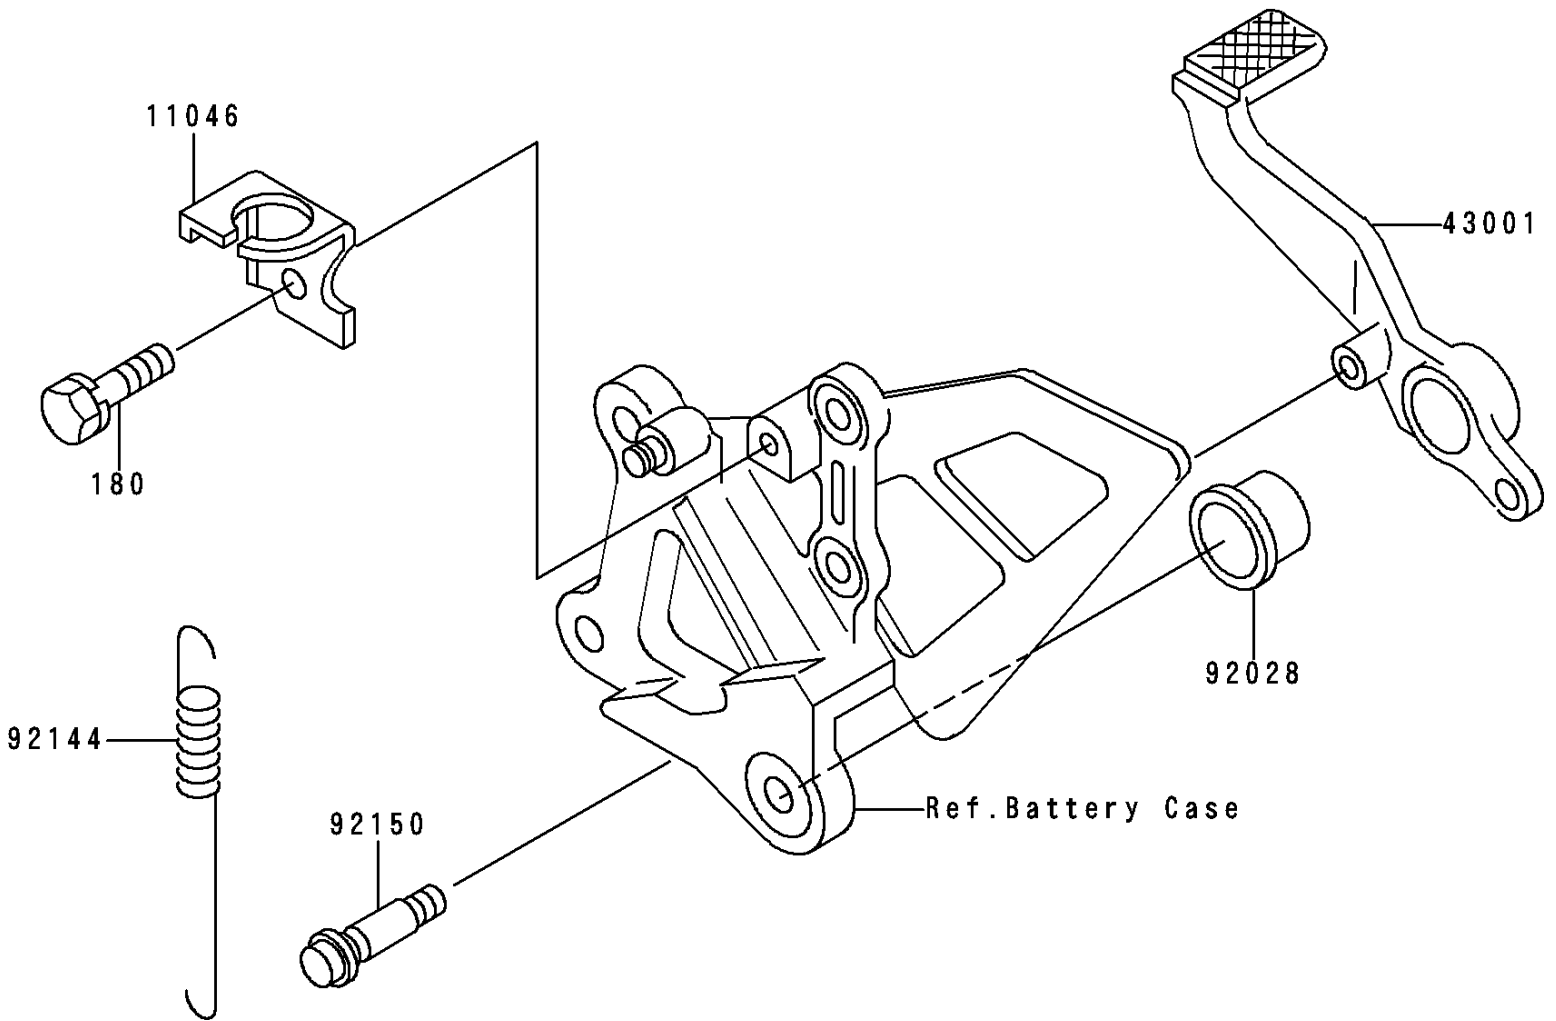

1997 Ninja® ZX™-6R PARTS DIAGRAM

Brake Pedal/Torque Link

F2260

1997 Ninja® ZX™-6R PARTS LIST

Brake Pedal/Torque Link

ITEM NAME	PART NUMBER	QUANTITY
BOLT-UPSET-WS (Ref # 180)	180H0614	1
BRACKET,REAR BRAKE SWITCH (Ref # 11046)	11046-1252	1
LEVER-BRAKE,PEDAL (Ref # 43001)	43001-1274	1
BUSHING (Ref # 92028)	92028-1576	1
SPRING,BRAKE PEDAL RETURN (Ref # 92144)	92144-1421	1
BOLT (Ref # 92150)	92150-1439	1