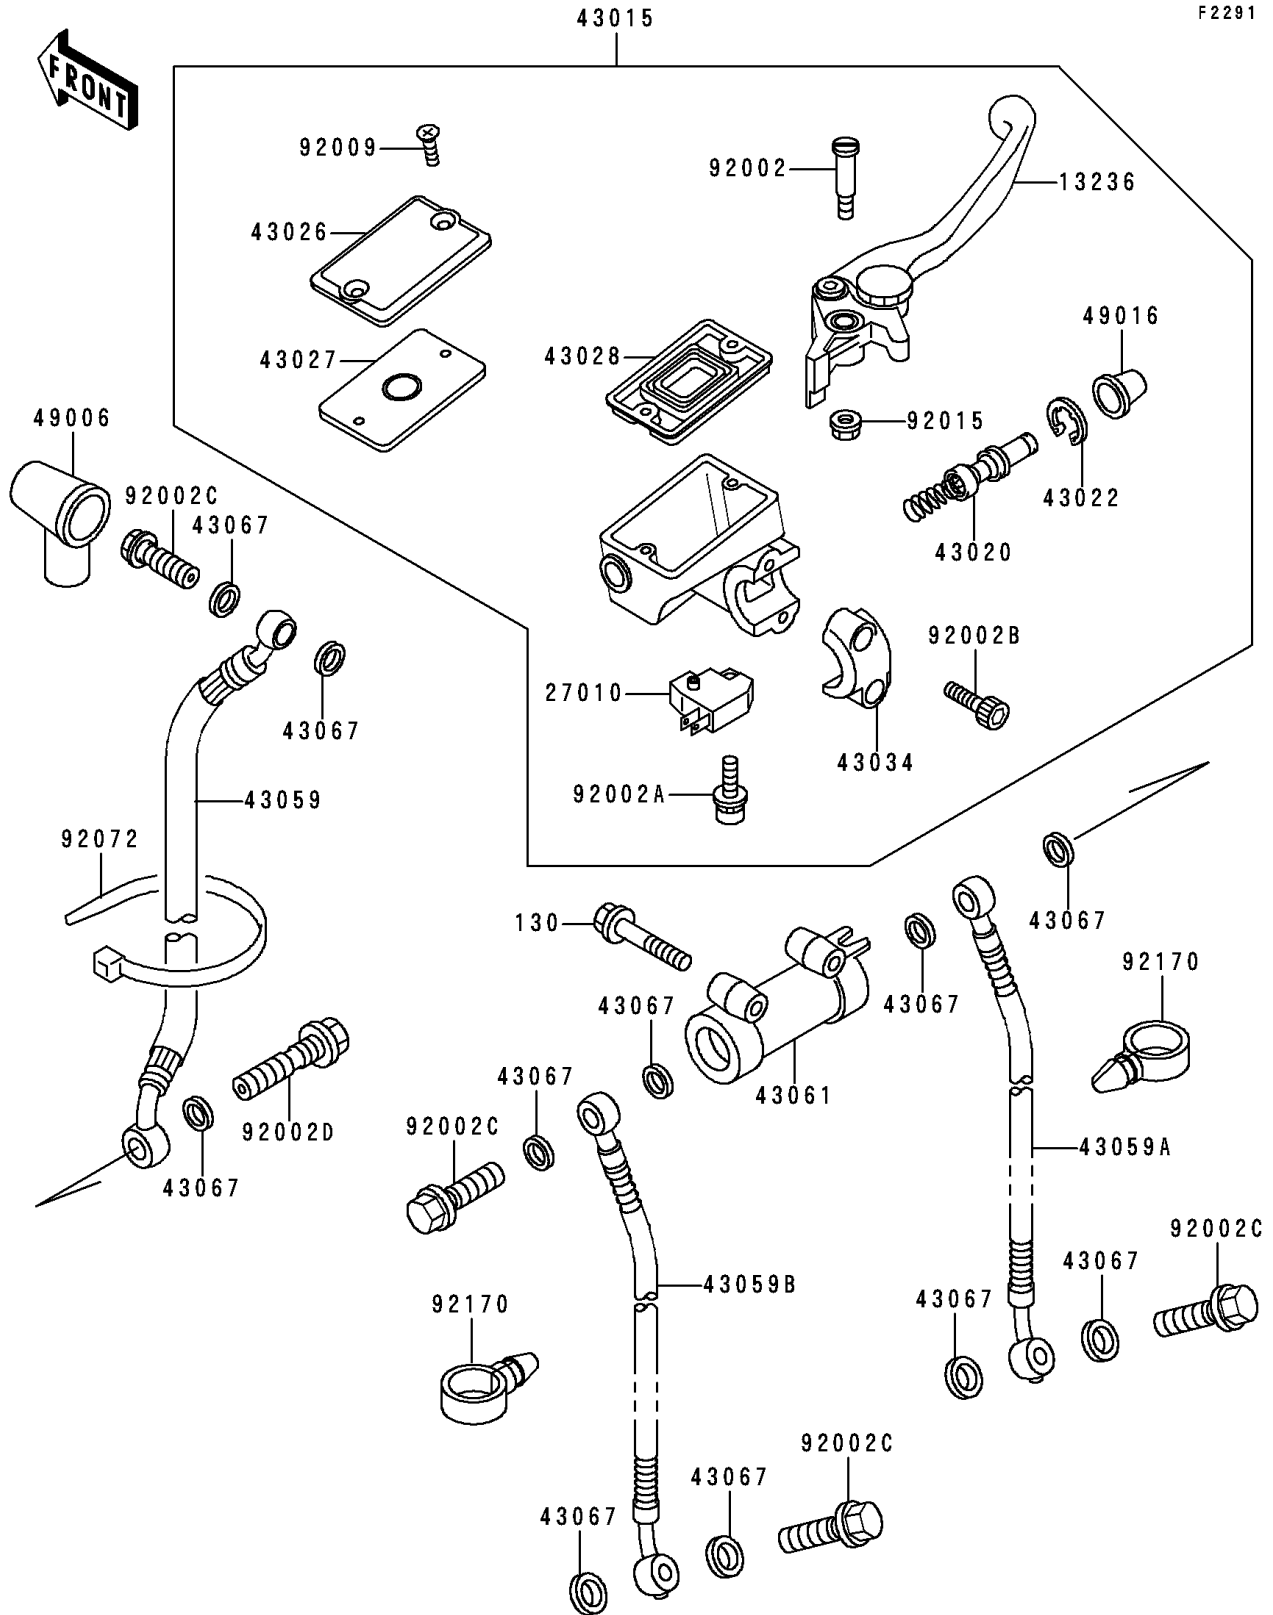

1996 Ninja® ZX™-6R PARTS DIAGRAM

Front Master Cylinder

1996 Ninja® ZX™-6R PARTS LIST

Front Master Cylinder

| ITEM NAME | PART NUMBER | QUANTITY |
|--|-------------|----------|
| BOLT-FLANGED,6X35 (Ref # 130) | 130J0635 | 2 |
| LEVER-COMP,FRONT BRAKE (Ref # 13236) | 13236-1185 | 1 |
| SWITCH,BRAKE (Ref # 27010) | 27010-1170 | 1 |
| CYLINDER-ASSY-MASTER,FR (Ref # 43015) | 43015-1500 | 1 |
| PISTON-COMP-BRAKE,FR (Ref # 43020) | 43020-1054 | 1 |
| STOPPER-BRAKE,PISTON (Ref # 43022) | 43022-1010 | 1 |
| CAP-BRAKE (Ref # 43026) | 43026-1076 | 1 |
| PLATE-DIAPHRAGM (Ref # 43027) | 43027-1055 | 1 |
| DIAPHRAGM,MASTER CYLINDER (Ref # 43028) | 43028-1058 | 1 |
| HOLDER-BRAKE,MASTER CYLINDER (Ref # 43034) | 43034-1053 | 1 |
| HOSE-BRAKE,FR,UPP (Ref # 43059) | 43059-1873 | 1 |
| HOSE-BRAKE,FR,LWR,RH (Ref # 43059A) | 43059-1908 | 1 |
| HOSE-BRAKE,FR,LWR,LH (Ref # 43059B) | 43059-1910 | 1 |
| JOINT-BRAKE (Ref # 43061) | 43061-1002 | 1 |
| WASHER,10.5X15X1.5 (Ref # 43067) | 43067-001 | 11 |
| BOOT,DUST (Ref # 49006) | 49006-1040 | 1 |
| COVER-SEAL,MASTER CYLINDER (Ref # 49016) | 49016-1044 | 1 |
| BOLT,LEVER SET,BLACK (Ref # 92002) | 92002-1322 | 1 |
| BOLT,SCREW,4X12 (Ref # 92002A) | 92002-1323 | 1 |
| BOLT,SOCKET,6X20,BLACK (Ref # 92002B) | 92002-1324 | 2 |
| BOLT,OIL,L=23 (Ref # 92002C) | 92002-1888 | 4 |
| BOLT,OIL,L=37 (Ref # 92002D) | 92002-1909 | 1 |
| SCREW,4MM (Ref # 92009) | 92009-1458 | 2 |
| NUT,FLANGED,6MM,BLACK (Ref # 92015) | 92015-1233 | 1 |
| BAND,L=250 (Ref # 92072) | 92072-1237 | 1 |
| CLAMP (Ref # 92170) | 92170-1067 | 2 |