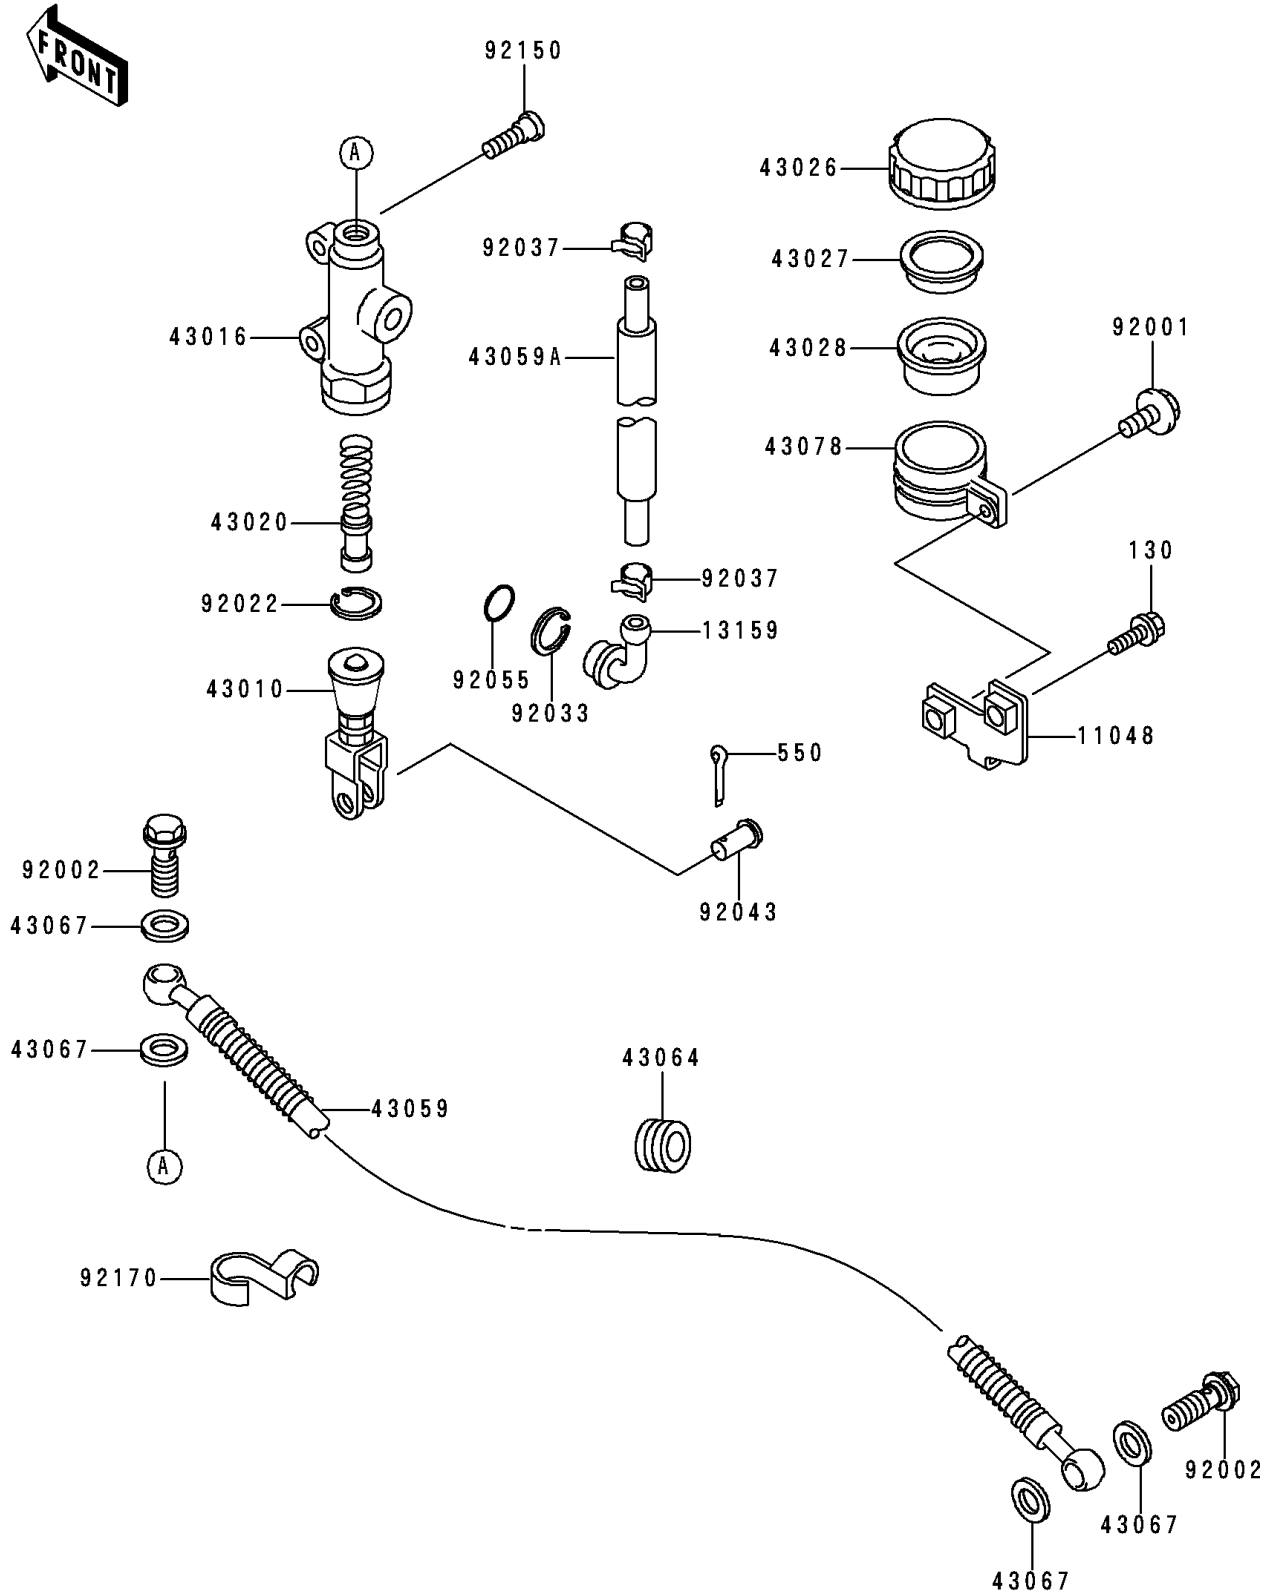

# 1995 Ninja® ZX™ -6R PARTS DIAGRAM

Rear Master Cylinder

F2293

# 1995 Ninja® ZX™ -6R PARTS LIST

## Rear Master Cylinder

ITEM NAME	PART NUMBER	QUANTITY
BOLT-FLANGED (Ref # 130)	130J0610	1
PIN-COTTER,2.0X15 (Ref # 550)	550D2015	1
BRACKET,RESERVOIR TANK,RR (Ref # 11048)	11048-1863	1
CONNECTOR,RR MASTER CYLINDER (Ref # 13159)	13159-1052	1
ROD-ASSY-BRAKE (Ref # 43010)	43010-1074	1
CYLINDER-MASTER (Ref # 43016)	43016-1154	1
PISTON-COMP-BRAKE (Ref # 43020)	43020-1094	1
CAP-BRAKE (Ref # 43026)	43026-1051	1
PLATE-DIAPHRAGM (Ref # 43027)	43027-1051	1
DIAPHRAGM,MASTER CYLINDER (Ref # 43028)	43028-1057	1
HOSE-BRAKE,RR (Ref # 43059)	43059-1907	1
HOSE-BRAKE,RR MASTER CYLINDER (Ref # 43059A)	43059-1911	1
GROMMET,HOSE CLAMP (Ref # 43064)	43064-006	1
WASHER,10.5X15X1.5 (Ref # 43067)	43067-001	4
RESERVOIR,RR MASTER CYLINDER (Ref # 43078)	43078-1082	1
BOLT,W/P,6X16 (Ref # 92001)	92001-1860	1
BOLT,OIL,L=23 (Ref # 92002)	92002-1888	2
WASHER,CIRCRIP (Ref # 92022)	92022-1601	1
RING-SNAP,20.5MM (Ref # 92033)	92033-1186	1
CLAMP,BRAKE HOSE (Ref # 92037)	92037-1547	2
PIN,8MM (Ref # 92043)	92043-1303	1
RING-O,MASTER CYLINDER (Ref # 92055)	92055-1251	1
BOLT,SOCKET,8X25 (Ref # 92150)	92150-1837	2
CLAMP,HOSE (Ref # 92170)	92170-1097	1