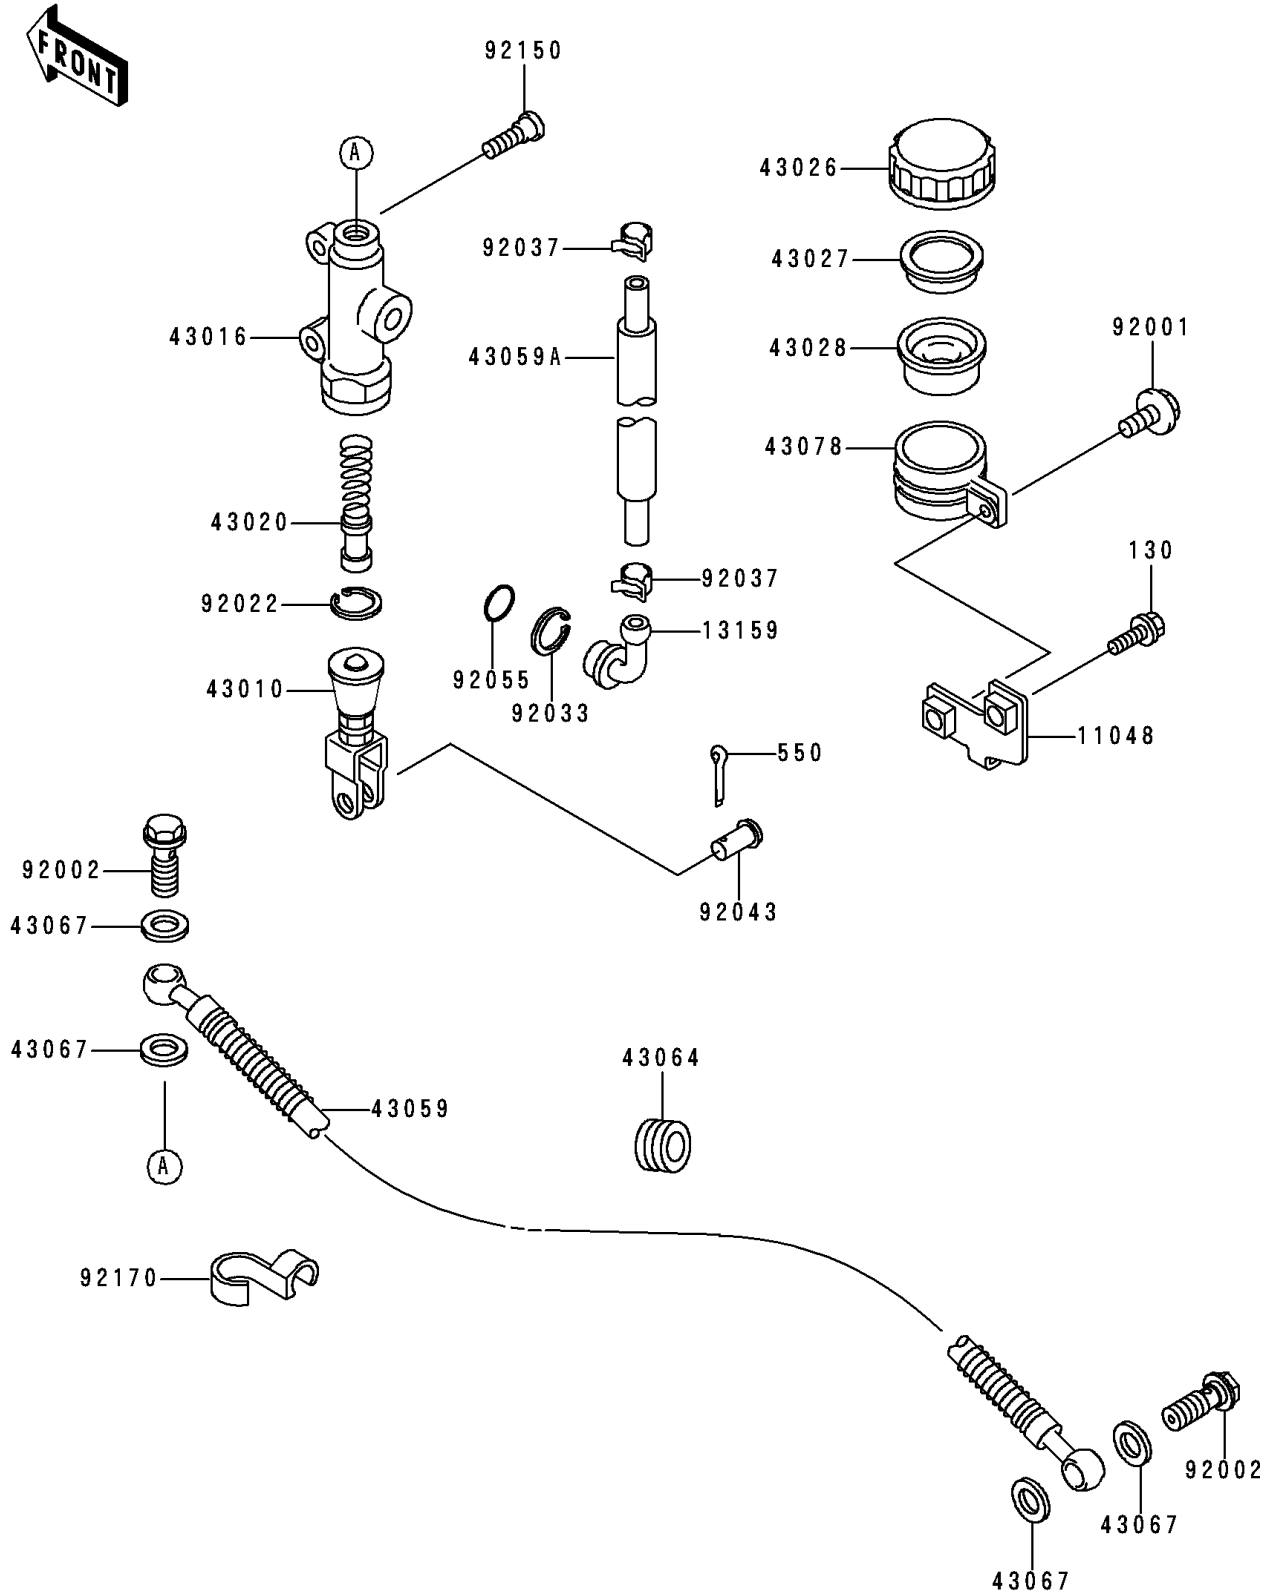

1996 Ninja® ZX™-6R PARTS DIAGRAM

Rear Master Cylinder

F2293

1996 Ninja® ZX™-6R PARTS LIST

Rear Master Cylinder

ITEM NAME	PART NUMBER	QUANTITY
BOLT-FLANGED (Ref # 130)	130J0610	1
PIN-COTTER,2.0X15 (Ref # 550)	550D2015	1
BRACKET,RESERVOIR TANK,RR (Ref # 11048)	11048-1863	1
CONNECTOR,RR MASTER CYLINDER (Ref # 13159)	13159-1052	1
ROD-ASSY-BRAKE (Ref # 43010)	43010-1074	1
CYLINDER-MASTER (Ref # 43016)	43016-1154	1
PISTON-COMP-BRAKE (Ref # 43020)	43020-1094	1
CAP-BRAKE (Ref # 43026)	43026-1051	1
PLATE-DIAPHRAGM (Ref # 43027)	43027-1051	1
DIAPHRAGM,MASTER CYLINDER (Ref # 43028)	43028-1057	1
HOSE-BRAKE,RR (Ref # 43059)	43059-1907	1
HOSE-BRAKE,RR MASTER CYLINDER (Ref # 43059A)	43059-1911	1
GROMMET,HOSE CLAMP (Ref # 43064)	43064-006	1
WASHER,10.5X15X1.5 (Ref # 43067)	43067-001	4
RESERVOIR,RR MASTER CYLINDER (Ref # 43078)	43078-1082	1
BOLT,W/P,6X16 (Ref # 92001)	92001-1860	1
BOLT,OIL,L=23 (Ref # 92002)	92002-1888	2
WASHER,CIRCRIP (Ref # 92022)	92022-1601	1
RING-SNAP,20.5MM (Ref # 92033)	92033-1186	1
CLAMP,BRAKE HOSE (Ref # 92037)	92037-1547	2
PIN,8MM (Ref # 92043)	92043-1303	1
RING-O,MASTER CYLINDER (Ref # 92055)	92055-1251	1
BOLT,SOCKET,8X25 (Ref # 92150)	92150-1837	2
CLAMP,HOSE (Ref # 92170)	92170-1097	1