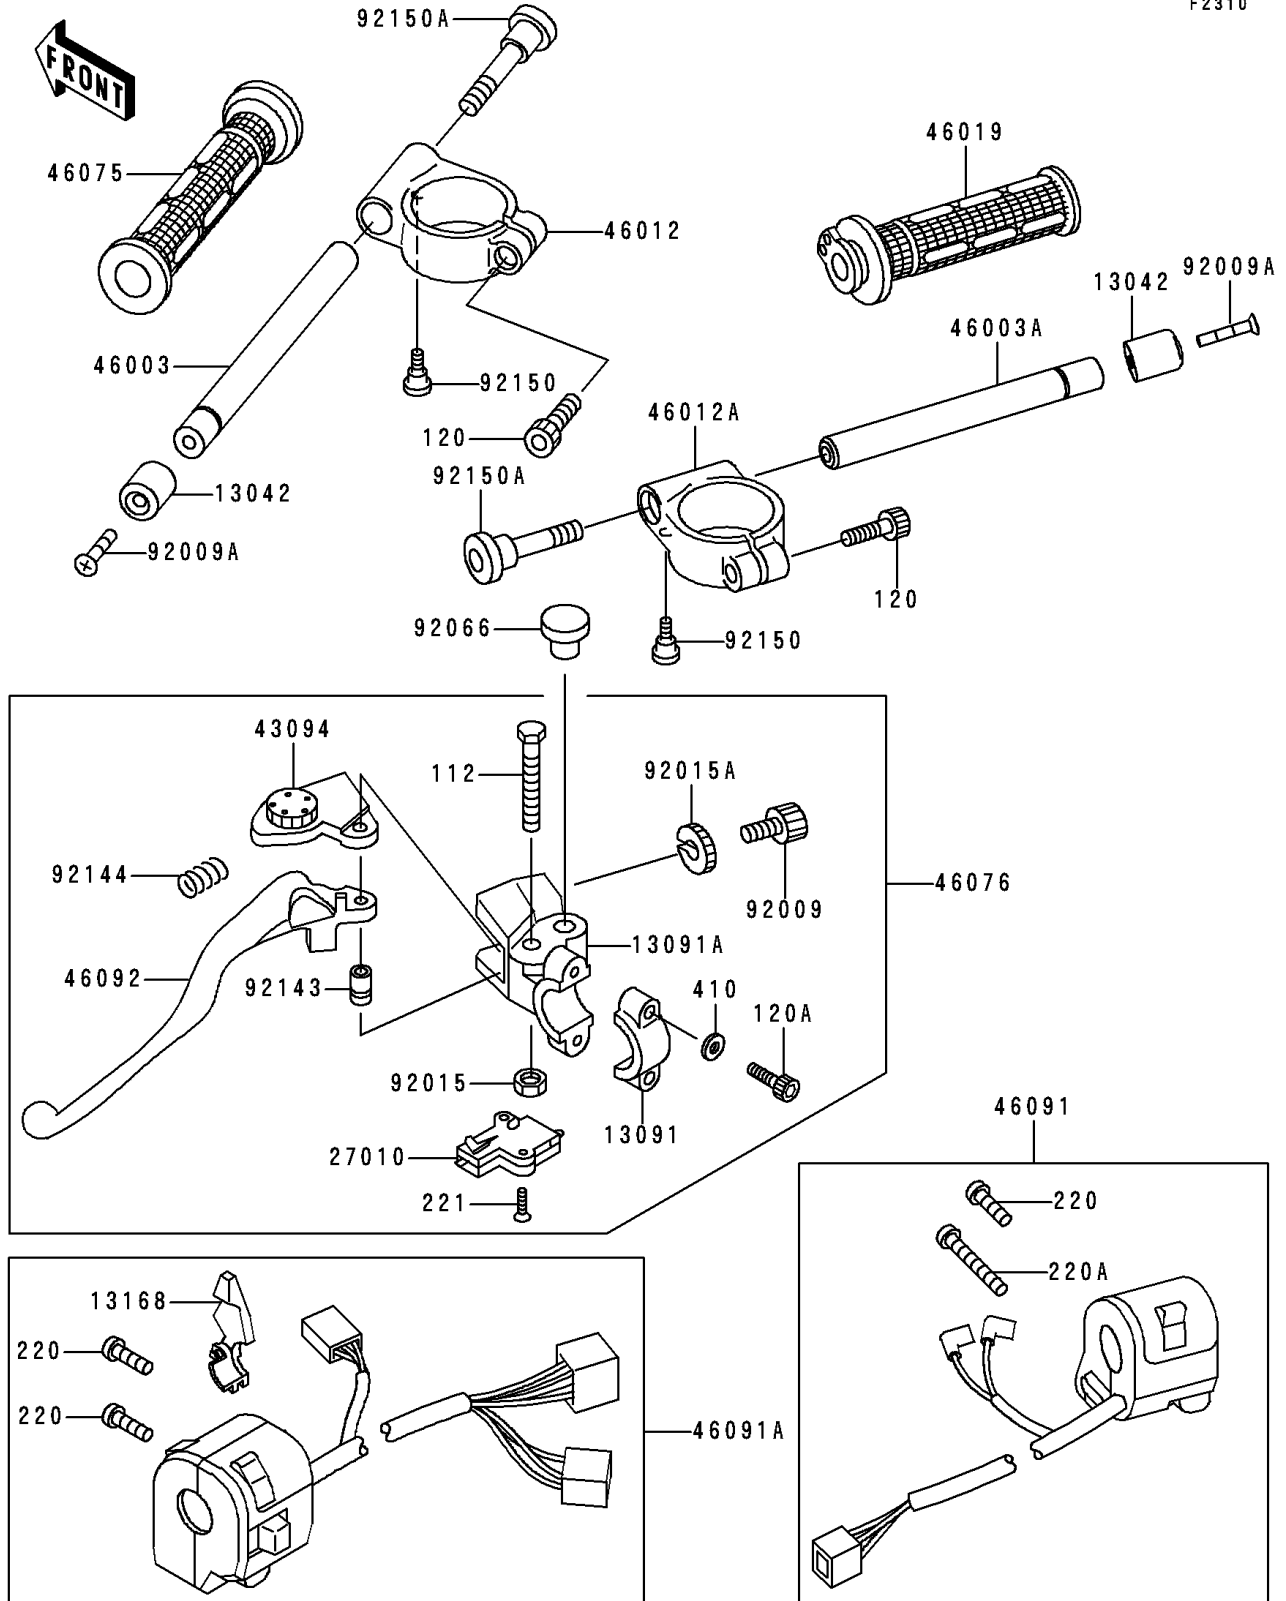

1996 Ninja® ZX™-6R PARTS DIAGRAM

Handlebar

F2310

1996 Ninja® ZX™-6R PARTS LIST

Handlebar

ITEM NAME	PART NUMBER	QUANTITY
BOLT-UPSET (Ref # 112)	112C0640	1
BOLT-SOCKET,8X30 (Ref # 120)	120P0830	2
BOLT-SOCKET,6X20 (Ref # 120A)	120S0620	2
SCREW-PAN-CROS (Ref # 220)	220C0525	3
SCREW-PAN-CROS (Ref # 220A)	220C0540	1
SCREW-CSK-CROS (Ref # 221)	221C0316	2
WASHER-PLAIN-SMALL,6MM,BLACK (Ref # 410)	410F0600	2
WEIGHT,HANDLE (Ref # 13042)	13042-1069	2
HOLDER,CLUTCH LEVER (Ref # 13091)	13091-1624	1
HOLDER,CLUTCH LEVER (Ref # 13091A)	13091-1652	1
LEVER,CHOKE (Ref # 13168)	13168-1516	1
SWITCH,CLUTCH,BLACK (Ref # 27010)	27010-1094	1
ADJUSTER,CLUTCH LEVER (Ref # 43094)	43094-1053	1
HANDLE,LH (Ref # 46003)	46003-1388	1
HANDLE,RH (Ref # 46003A)	46003-1389	1
HOLDER-HANDLE,LH (Ref # 46012)	46012-1260	1
HOLDER-HANDLE,RH (Ref # 46012A)	46012-1261	1
GRIP-ASSY,THROTTLE (Ref # 46019)	46019-1077	1
GRIP,LH (Ref # 46075)	46075-1088	1
LEVER-ASSY-GRIP,CLUTCH (Ref # 46076)	46076-1165	1
HOUSING-ASSY-CONTROL,RH (Ref # 46091)	46091-1663	1
HOUSING-ASSY-CONTROL,LH (Ref # 46091A)	46091-1664	1
LEVER-GRIP,CLUTCH (Ref # 46092)	46092-1161	1
SCREW,CABLE ADJUST,8MM,BLACK (Ref # 92009)	92009-1134	1
SCREW,8X45 (Ref # 92009A)	92009-1257	2
NUT,LOCK,6MM,BLACK (Ref # 92015)	92015-1191	1
NUT,CABLE ADJUST LOCK,8MM,BLK (Ref # 92015A)	92015-1197	1
PLUG,9.5X8,POLYETHYLENE (Ref # 92066)	92066-1077	1
COLLAR (Ref # 92143)	92143-1379	1

1996 Ninja[®] ZX[™]-6R PARTS LIST

Handlebar

ITEM NAME	PART NUMBER	QUANTITY
SPRING (Ref # 92144)	92144-1467	1
BOLT,6MM (Ref # 92150)	92150-1090	2
BOLT,SOCKET,10X37 (Ref # 92150A)	92150-1469	2