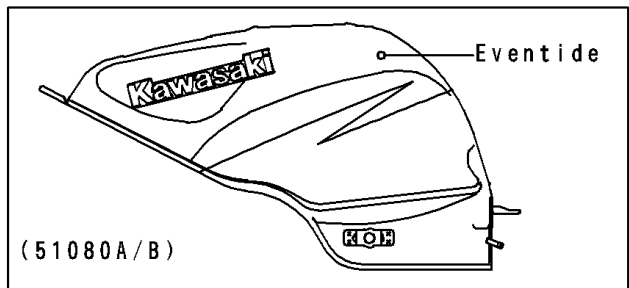

1995 Ninja® ZX™ -6R PARTS DIAGRAM

Fuel Tank(ZX600-F1)

WD

WD

1995 Ninja® ZX™ -6R PARTS LIST

Fuel Tank(ZX600-F1)

ITEM NAME	PART NUMBER	QUANTITY
BRACKET,FUEL TAP (Ref # 11048)	11048-1940	1
COVER,TANK CAP (Ref # 14025)	14025-1913	1
PAD,FUEL TANK,CNT (Ref # 39156)	39156-1448	1
PAD,FUEL TANK,LH (Ref # 39156A)	39156-1479	1
PAD,FUEL TANK,RH (Ref # 39156B)	39156-1480	1
PACKING,TAP VALVE (Ref # 43049)	43049-1066	1
FILTER-FUEL (Ref # 49019)	49019-1070	1
FILTER-FUEL,"ON" (Ref # 49019A)	49019-1079	1
TAP-ASSY,FUEL (Ref # 51023)	51023-1217	1
CAP-TANK,FUEL (Ref # 51049)	51049-1091	1
CLAMP,TUBE (Ref # 92037)	92037-010	1
CLAMP (Ref # 92037A)	92037-1181	4
BOLT-SOCKET (Ref # 120)	120S0512	7
BOLT-FLANGED,6X30,BLACK (Ref # 130)	130J0630	4
BOLT-FLANGED (Ref # 130A)	130J0812	1
SCREW-PAN-CROS (Ref # 220)	220B0308	2
SCREW-PAN-CROS (Ref # 220A)	220C0508	1
SCREW-PAN-CROS,6X8 (Ref # 220B)	220C0608	2
TUBE-RUBBER,6X520 (Ref # 702)	702A06520	1
RING-O,ID=9.5 (Ref # 92055)	92055-1386	1
RING-O,11.5X1.5 (Ref # 92055A)	92055-1387	1
RING-O,TAP LEVER (Ref # 92055B)	92055-1419	1
DAMPER (Ref # 92075)	92075-209	2
BALL,STAINLESS,5/32" (Ref # 92140)	92140-1051	1
COLLAR (Ref # 92143)	92143-1515	4
SPRING,FUEL TAP KNOB (Ref # 92144)	92144-1212	1
DAMPER (Ref # 92160)	92160-1162	2
TUBE,FUEL,"ON" (Ref # 92190)	92190-1586	1
TUBE,FUEL,"RES" (Ref # 92190A)	92190-1587	1

1995 Ninja® ZX™-6R PARTS LIST

Fuel Tank(ZX600-F1)

ITEM NAME	PART NUMBER	QUANTITY
WASHER,6.5X22X1.6 (Ref # 92200)	92200-1087	2
TANK-COMP-FUEL,GREEN/WHITE (Ref # 51080)	51080-5168-CK	1
TANK-COMP-FUEL,EVENTIDE/RED (Ref # 51080A)	51080-5169-5Z	1
TANK-COMP-FUEL,EVENTIDE/RED (Ref # 51080B)	51080-5170-5Z	1
TANK-COMP-FUEL,GREEN/WHITE (Ref # 51080C)	51080-5175-CK	1
SEAL,FUEL TANK CAP (Ref # 92093)	92093-1030	1