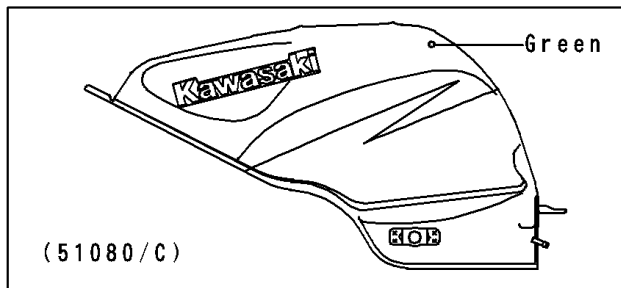

1995 Ninja® ZX™ -6R PARTS DIAGRAM

Fuel Tank(ZX600-F1)

WD

WD

1995 Ninja® ZX™ -6R PARTS LIST

Fuel Tank(ZX600-F1)

ITEM NAME	PART NUMBER	QUANTITY
BRACKET,FUEL TAP (Ref # 11048)	11048-1940	1
COVER,TANK CAP (Ref # 14025)	14025-1913	1
PAD,FUEL TANK,CNT (Ref # 39156)	39156-1448	1
PAD,FUEL TANK,LH (Ref # 39156A)	39156-1479	1
PAD,FUEL TANK,RH (Ref # 39156B)	39156-1480	1
PACKING,TAP VALVE (Ref # 43049)	43049-1066	1
FILTER-FUEL (Ref # 49019)	49019-1070	1
FILTER-FUEL,"ON" (Ref # 49019A)	49019-1079	1
TAP-ASSY,FUEL (Ref # 51023)	51023-1217	1
CAP-TANK,FUEL (Ref # 51049)	51049-1091	1
CLAMP,TUBE (Ref # 92037)	92037-010	1
CLAMP (Ref # 92037A)	92037-1181	4
BOLT-SOCKET (Ref # 120)	120S0512	7
BOLT-FLANGED,6X30,BLACK (Ref # 130)	130J0630	4
BOLT-FLANGED (Ref # 130A)	130J0812	1
SCREW-PAN-CROS (Ref # 220)	220B0308	2
SCREW-PAN-CROS (Ref # 220A)	220C0508	1
SCREW-PAN-CROS,6X8 (Ref # 220B)	220C0608	2
TUBE-RUBBER,6X520 (Ref # 702)	702A06520	1
RING-O,ID=9.5 (Ref # 92055)	92055-1386	1
RING-O,11.5X1.5 (Ref # 92055A)	92055-1387	1
RING-O,TAP LEVER (Ref # 92055B)	92055-1419	1
DAMPER (Ref # 92075)	92075-209	2
BALL,STAINLESS,5/32" (Ref # 92140)	92140-1051	1
COLLAR (Ref # 92143)	92143-1515	4
SPRING,FUEL TAP KNOB (Ref # 92144)	92144-1212	1
DAMPER (Ref # 92160)	92160-1162	2
TUBE,FUEL,"ON" (Ref # 92190)	92190-1586	1
TUBE,FUEL,"RES" (Ref # 92190A)	92190-1587	1

1995 Ninja® ZX™-6R PARTS LIST

Fuel Tank(ZX600-F1)

ITEM NAME	PART NUMBER	QUANTITY
WASHER,6.5X22X1.6 (Ref # 92200)	92200-1087	2
TANK-COMP-FUEL,GREEN/WHITE (Ref # 51080)	51080-5168-CK	1
TANK-COMP-FUEL,EVENTIDE/RED (Ref # 51080A)	51080-5169-5Z	1
TANK-COMP-FUEL,EVENTIDE/RED (Ref # 51080B)	51080-5170-5Z	1
TANK-COMP-FUEL,GREEN/WHITE (Ref # 51080C)	51080-5175-CK	1
SEAL,FUEL TANK CAP (Ref # 92093)	92093-1030	1