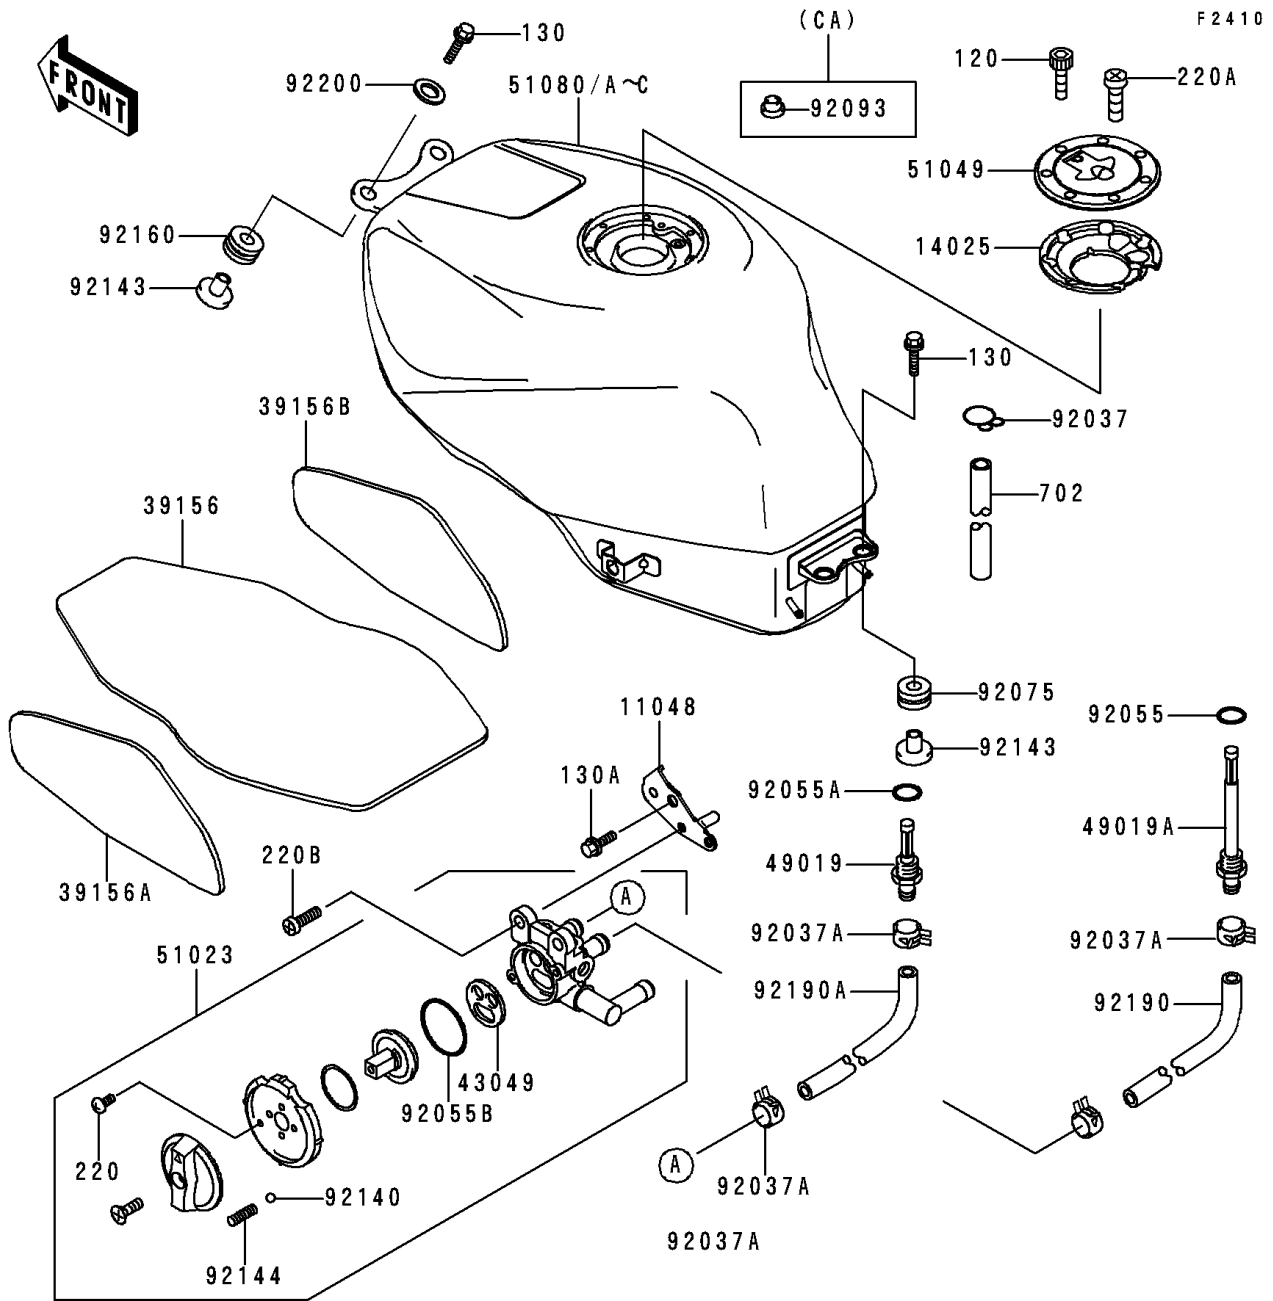

1995 Ninja® ZX™ -6R PARTS DIAGRAM

Fuel Tank(ZX600-F1)

WD

WD

1995 Ninja® ZX™ -6R PARTS LIST

Fuel Tank(ZX600-F1)

ITEM NAME	PART NUMBER	QUANTITY
BRACKET,FUEL TAP (Ref # 11048)	11048-1940	1
COVER,TANK CAP (Ref # 14025)	14025-1913	1
PAD,FUEL TANK,CNT (Ref # 39156)	39156-1448	1
PAD,FUEL TANK,LH (Ref # 39156A)	39156-1479	1
PAD,FUEL TANK,RH (Ref # 39156B)	39156-1480	1
PACKING,TAP VALVE (Ref # 43049)	43049-1066	1
FILTER-FUEL (Ref # 49019)	49019-1070	1
FILTER-FUEL,"ON" (Ref # 49019A)	49019-1079	1
TAP-ASSY,FUEL (Ref # 51023)	51023-1217	1
CAP-TANK,FUEL (Ref # 51049)	51049-1091	1
CLAMP,TUBE (Ref # 92037)	92037-010	1
CLAMP (Ref # 92037A)	92037-1181	4
BOLT-SOCKET (Ref # 120)	120S0512	7
BOLT-FLANGED,6X30,BLACK (Ref # 130)	130J0630	4
BOLT-FLANGED (Ref # 130A)	130J0812	1
SCREW-PAN-CROS (Ref # 220)	220B0308	2
SCREW-PAN-CROS (Ref # 220A)	220C0508	1
SCREW-PAN-CROS,6X8 (Ref # 220B)	220C0608	2
TUBE-RUBBER,6X520 (Ref # 702)	702A06520	1
RING-O,ID=9.5 (Ref # 92055)	92055-1386	1
RING-O,11.5X1.5 (Ref # 92055A)	92055-1387	1
RING-O,TAP LEVER (Ref # 92055B)	92055-1419	1
DAMPER (Ref # 92075)	92075-209	2
BALL,STAINLESS,5/32" (Ref # 92140)	92140-1051	1
COLLAR (Ref # 92143)	92143-1515	4
SPRING,FUEL TAP KNOB (Ref # 92144)	92144-1212	1
DAMPER (Ref # 92160)	92160-1162	2
TUBE,FUEL,"ON" (Ref # 92190)	92190-1586	1
TUBE,FUEL,"RES" (Ref # 92190A)	92190-1587	1

1995 Ninja® ZX™-6R PARTS LIST

Fuel Tank(ZX600-F1)

ITEM NAME	PART NUMBER	QUANTITY
WASHER,6.5X22X1.6 (Ref # 92200)	92200-1087	2
TANK-COMP-FUEL,GREEN/WHITE (Ref # 51080)	51080-5168-CK	1
TANK-COMP-FUEL,EVENTIDE/RED (Ref # 51080A)	51080-5169-5Z	1
TANK-COMP-FUEL,EVENTIDE/RED (Ref # 51080B)	51080-5170-5Z	1
TANK-COMP-FUEL,GREEN/WHITE (Ref # 51080C)	51080-5175-CK	1
SEAL,FUEL TANK CAP (Ref # 92093)	92093-1030	1