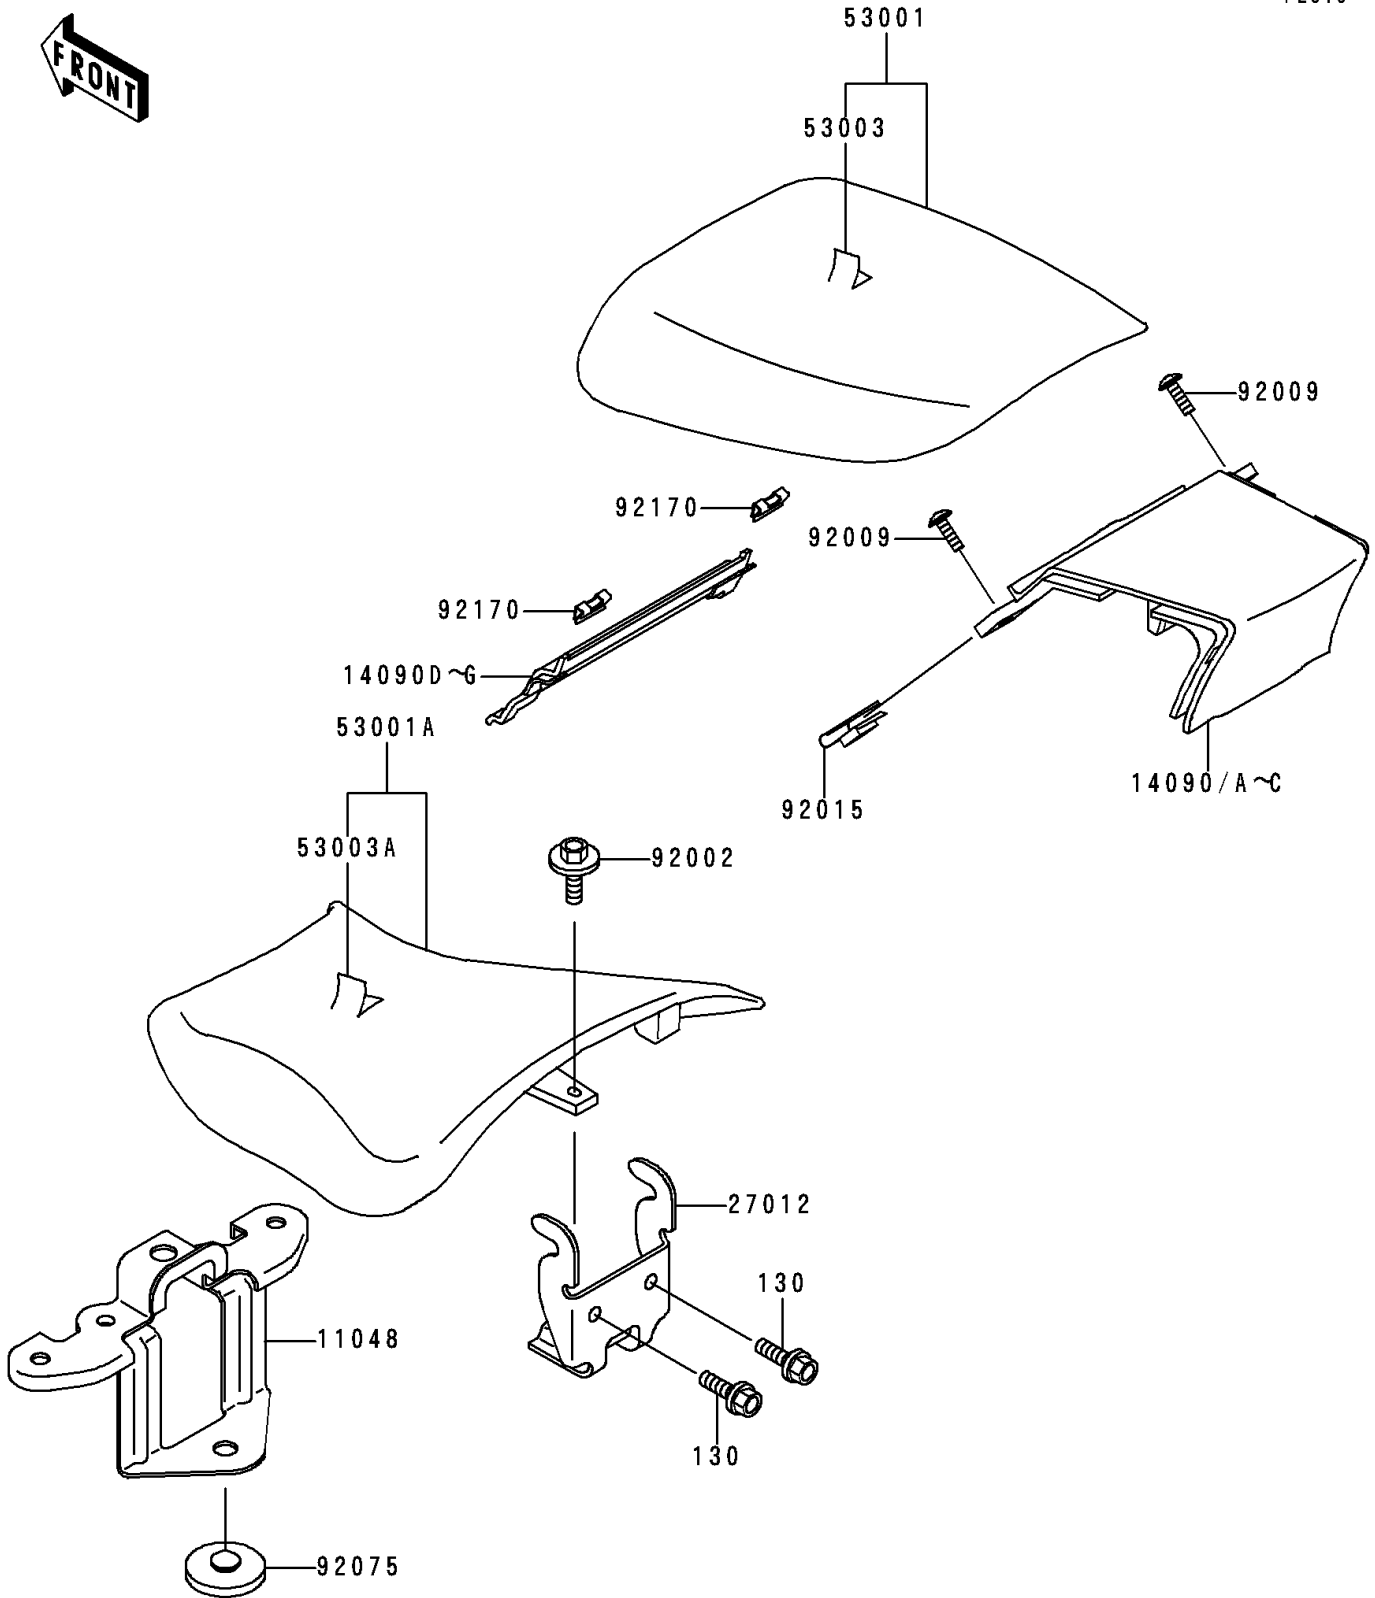

1996 Ninja® ZX™-6R PARTS DIAGRAM

Seat

F2510

1996 Ninja® ZX™-6R PARTS LIST

Seat

ITEM NAME	PART NUMBER	QUANTITY
BOLT-FLANGED (Ref # 130)	130J0610	2
BRACKET,FRONT SEAT (Ref # 11048)	11048-1865	1
COVER,TAIL,CNT,F.RED (Ref # 14090A)	14090-1523-B1	1
COVER,TAIL,CNT,P.A.WHITE (Ref # 14090B)	14090-1523-R1	1
COVER,TAIL,FR,CNT,F.RED (Ref # 14090E)	14090-1610-B1	1
COVER,TAIL,FR,CNT,P.A.WHITE (Ref # 14090F)	14090-1610-R1	1
HOOK,REAR SEAT (Ref # 27012)	27012-1486	1
SEAT-ASSY,RR,BLACK (Ref # 53001)	53001-1643-MA	1
SEAT-ASSY,FR,BLACK (Ref # 53001A)	53001-1770-MA	1
LEATHER,REAR SEAT,BLACK (Ref # 53003)	53003-1252-MA	1
LEATHER,FRONT SEAT,BLACK (Ref # 53003A)	53003-1323-MA	1
BOLT,6X14 (Ref # 92002)	92002-1351	1
SCREW,5X16 (Ref # 92009)	92009-1654	2
NUT,5MM (Ref # 92015)	92015-1798	2
DAMPER,RUBBER (Ref # 92075)	92075-078	1
CLAMP (Ref # 92170)	92170-1440	2