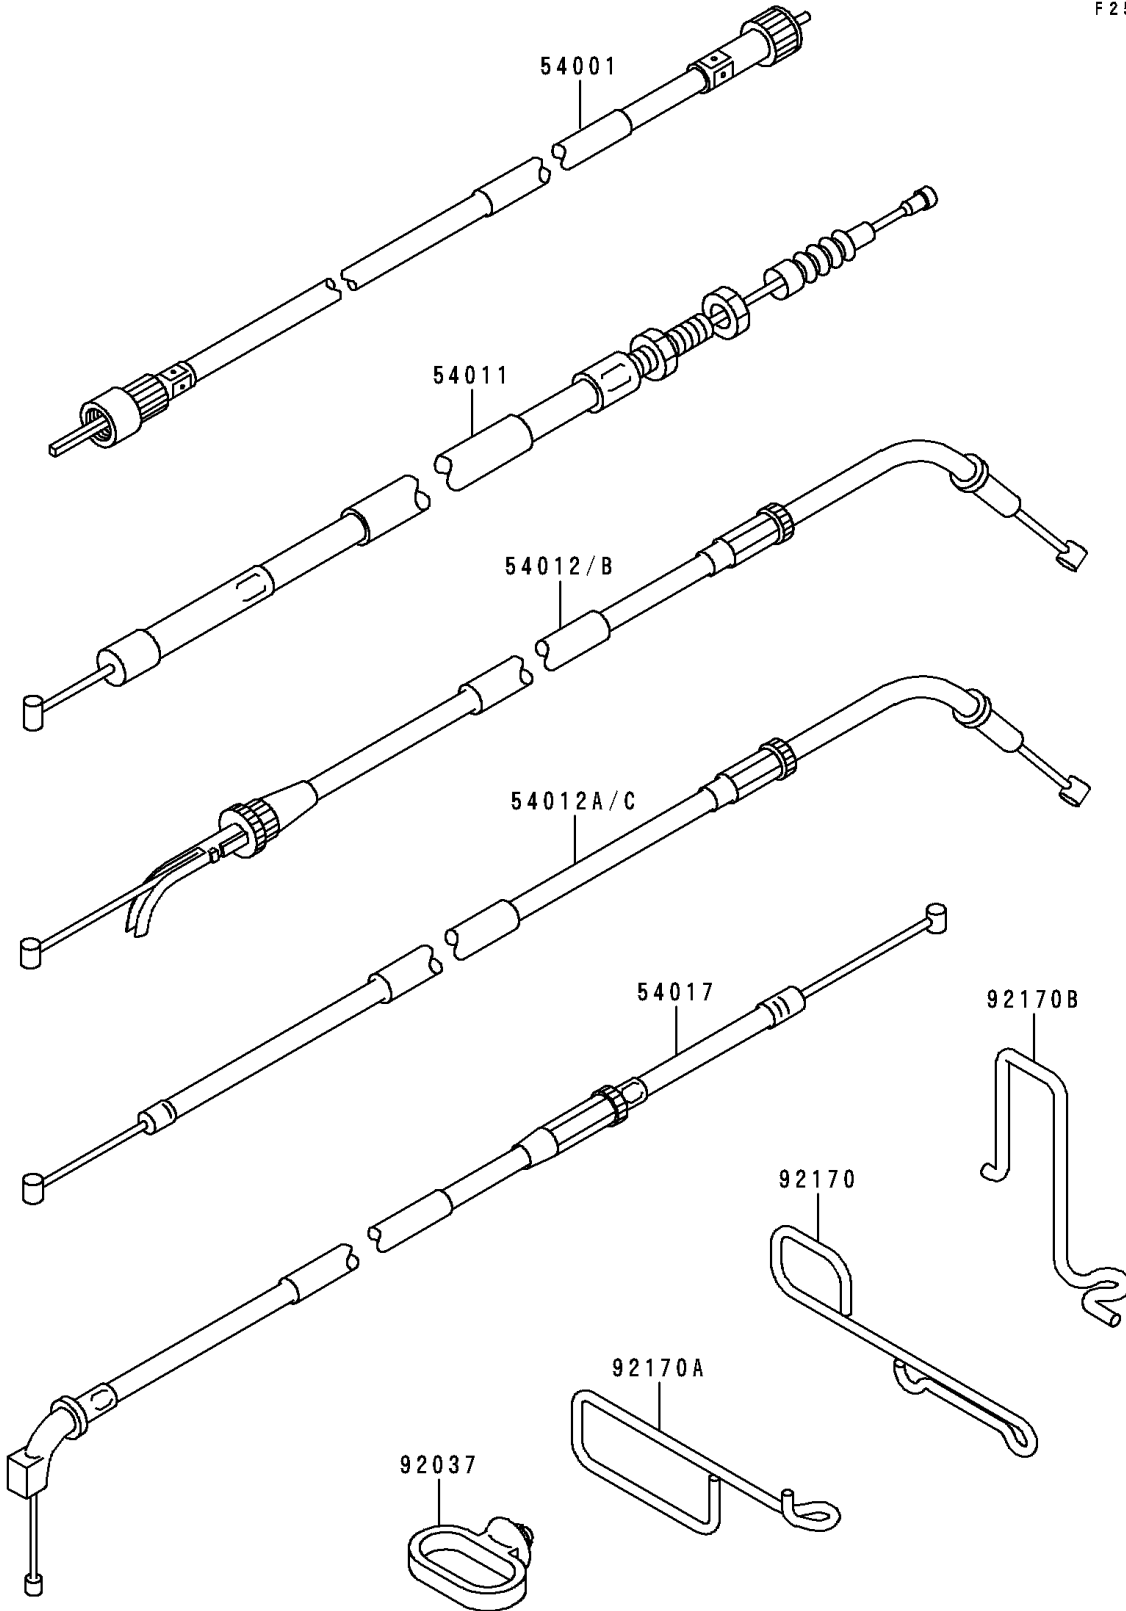

1995 Ninja® ZX™ -6R PARTS DIAGRAM

Cables

F 25 40

1995 Ninja® ZX™ -6R PARTS LIST

Cables

ITEM NAME	PART NUMBER	QUANTITY
CABLE-SPEEDOMETER (Ref # 54001)	54001-1193	1
CABLE-CLUTCH (Ref # 54011)	54011-1345	1
CABLE-THROTTLE,OPENING (Ref # 54012)	54012-1495	1
CABLE-THROTTLE,CLOSING (Ref # 54012A)	54012-1496	1
CABLE-STARTER (Ref # 54017)	54017-1154	1
CLAMP,CABLE (Ref # 92037)	92037-1459	1
CLAMP,CABLE (Ref # 92170)	92170-1183	1
CLAMP,CLUTCH&THROTTLE (Ref # 92170A)	92170-1584	1
CLAMP,CABLE (Ref # 92170B)	92170-1596	1