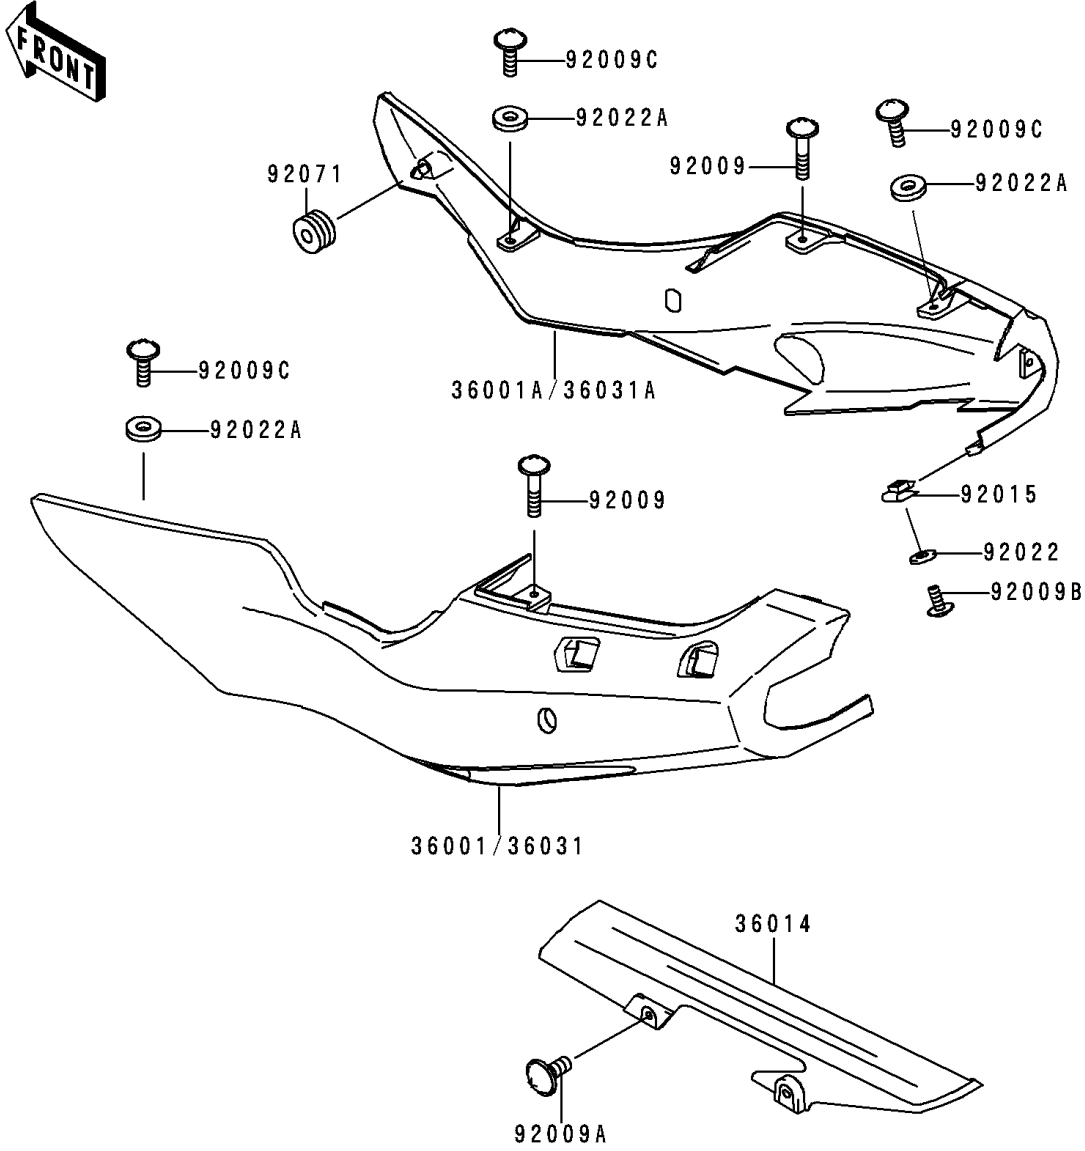

1996 Ninja® ZX™-6R PARTS DIAGRAM

Side Covers/Chain Cover(ZX600-F2)

F2610A

WOD

WD

1996 Ninja® ZX™-6R PARTS LIST

Side Covers/Chain Cover(ZX600-F2)

ITEM NAME	PART NUMBER	QUANTITY
COVER-SIDE,LH,F.RED (Ref # 36001)	36001-1540-B1	1
COVER-SIDE,RH,F.RED (Ref # 36001A)	36001-1541-B1	1
CASE-CHAIN (Ref # 36014)	36014-1196	1
COVER-SIDE,LH,P.A.WHITE (Ref # 36031)	36031-5053-R1	1
COVER-SIDE,RH,P.A.WHITE (Ref # 36031A)	36031-5054-R1	1
SCREW,6X22,BLACK (Ref # 92009)	92009-1256	2
SCREW,6X10 (Ref # 92009A)	92009-1402	2
SCREW,5X16 (Ref # 92009B)	92009-1654	1
SCREW,6X18 (Ref # 92009C)	92009-1663	4
NUT,5MM (Ref # 92015)	92015-1798	1
WASHER,NYLON,5.3X11.5X1.5 (Ref # 92022)	92022-1521	1
WASHER,6.5X16X1.0 (Ref # 92022A)	92022-1654	4
GROMMET (Ref # 92071)	92071-056	2