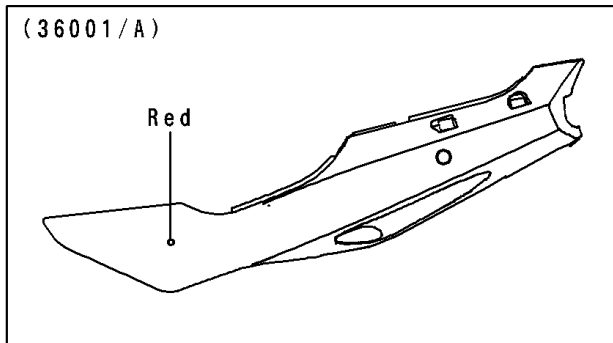

1996 Ninja® ZX™-6R PARTS DIAGRAM

Side Covers/Chain Cover(ZX600-F2)

F2610A

WOD

WD

1996 Ninja® ZX™-6R PARTS LIST

Side Covers/Chain Cover(ZX600-F2)

ITEM NAME	PART NUMBER	QUANTITY
COVER-SIDE,LH,F.RED (Ref # 36001)	36001-1540-B1	1
COVER-SIDE,RH,F.RED (Ref # 36001A)	36001-1541-B1	1
CASE-CHAIN (Ref # 36014)	36014-1196	1
COVER-SIDE,LH,P.A.WHITE (Ref # 36031)	36031-5053-R1	1
COVER-SIDE,RH,P.A.WHITE (Ref # 36031A)	36031-5054-R1	1
SCREW,6X22,BLACK (Ref # 92009)	92009-1256	2
SCREW,6X10 (Ref # 92009A)	92009-1402	2
SCREW,5X16 (Ref # 92009B)	92009-1654	1
SCREW,6X18 (Ref # 92009C)	92009-1663	4
NUT,5MM (Ref # 92015)	92015-1798	1
WASHER,NYLON,5.3X11.5X1.5 (Ref # 92022)	92022-1521	1
WASHER,6.5X16X1.0 (Ref # 92022A)	92022-1654	4
GROMMET (Ref # 92071)	92071-056	2