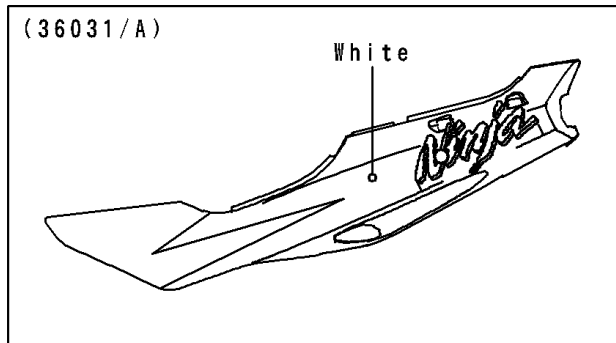

1996 Ninja® ZX™-6R PARTS DIAGRAM

Side Covers/Chain Cover(ZX600-F2)

F2610A

WOD

WD

1996 Ninja® ZX™-6R PARTS LIST

Side Covers/Chain Cover(ZX600-F2)

ITEM NAME	PART NUMBER	QUANTITY
COVER-SIDE,LH,F.RED (Ref # 36001)	36001-1540-B1	1
COVER-SIDE,RH,F.RED (Ref # 36001A)	36001-1541-B1	1
CASE-CHAIN (Ref # 36014)	36014-1196	1
COVER-SIDE,LH,P.A.WHITE (Ref # 36031)	36031-5053-R1	1
COVER-SIDE,RH,P.A.WHITE (Ref # 36031A)	36031-5054-R1	1
SCREW,6X22,BLACK (Ref # 92009)	92009-1256	2
SCREW,6X10 (Ref # 92009A)	92009-1402	2
SCREW,5X16 (Ref # 92009B)	92009-1654	1
SCREW,6X18 (Ref # 92009C)	92009-1663	4
NUT,5MM (Ref # 92015)	92015-1798	1
WASHER,NYLON,5.3X11.5X1.5 (Ref # 92022)	92022-1521	1
WASHER,6.5X16X1.0 (Ref # 92022A)	92022-1654	4
GROMMET (Ref # 92071)	92071-056	2