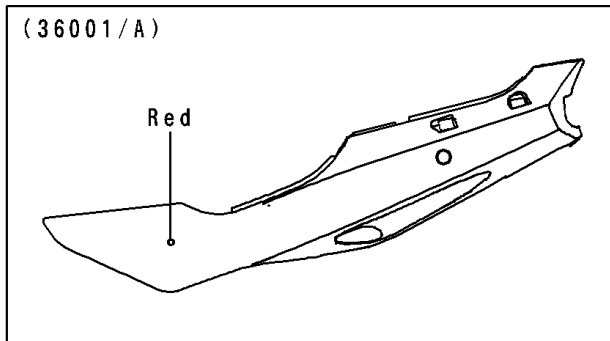

# 1996 Ninja® ZX™-6R PARTS DIAGRAM

Side Covers/Chain Cover(ZX600-F2)

F2610A

WOD

WD

# 1996 Ninja® ZX™-6R PARTS LIST

Side Covers/Chain Cover(ZX600-F2)

ITEM NAME	PART NUMBER	QUANTITY
COVER-SIDE,LH,F.RED (Ref # 36001)	36001-1540-B1	1
COVER-SIDE,RH,F.RED (Ref # 36001A)	36001-1541-B1	1
CASE-CHAIN (Ref # 36014)	36014-1196	1
COVER-SIDE,LH,P.A.WHITE (Ref # 36031)	36031-5053-R1	1
COVER-SIDE,RH,P.A.WHITE (Ref # 36031A)	36031-5054-R1	1
SCREW,6X22,BLACK (Ref # 92009)	92009-1256	2
SCREW,6X10 (Ref # 92009A)	92009-1402	2
SCREW,5X16 (Ref # 92009B)	92009-1654	1
SCREW,6X18 (Ref # 92009C)	92009-1663	4
NUT,5MM (Ref # 92015)	92015-1798	1
WASHER,NYLON,5.3X11.5X1.5 (Ref # 92022)	92022-1521	1
WASHER,6.5X16X1.0 (Ref # 92022A)	92022-1654	4
GROMMET (Ref # 92071)	92071-056	2