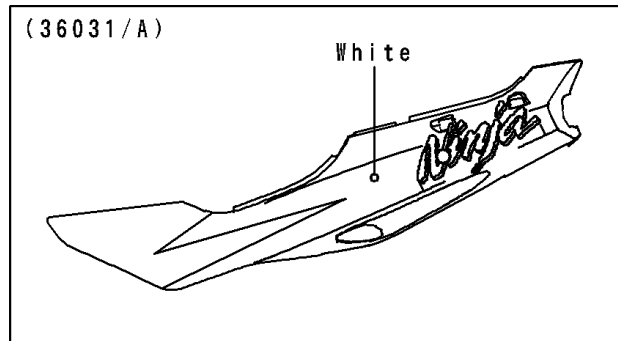

# 1996 Ninja® ZX™-6R PARTS DIAGRAM

Side Covers/Chain Cover(ZX600-F2)

F2610A

WOD

WD

# 1996 Ninja® ZX™-6R PARTS LIST

Side Covers/Chain Cover(ZX600-F2)

ITEM NAME	PART NUMBER	QUANTITY
COVER-SIDE,LH,F.RED (Ref # 36001)	36001-1540-B1	1
COVER-SIDE,RH,F.RED (Ref # 36001A)	36001-1541-B1	1
CASE-CHAIN (Ref # 36014)	36014-1196	1
COVER-SIDE,LH,P.A.WHITE (Ref # 36031)	36031-5053-R1	1
COVER-SIDE,RH,P.A.WHITE (Ref # 36031A)	36031-5054-R1	1
SCREW,6X22,BLACK (Ref # 92009)	92009-1256	2
SCREW,6X10 (Ref # 92009A)	92009-1402	2
SCREW,5X16 (Ref # 92009B)	92009-1654	1
SCREW,6X18 (Ref # 92009C)	92009-1663	4
NUT,5MM (Ref # 92015)	92015-1798	1
WASHER,NYLON,5.3X11.5X1.5 (Ref # 92022)	92022-1521	1
WASHER,6.5X16X1.0 (Ref # 92022A)	92022-1654	4
GROMMET (Ref # 92071)	92071-056	2