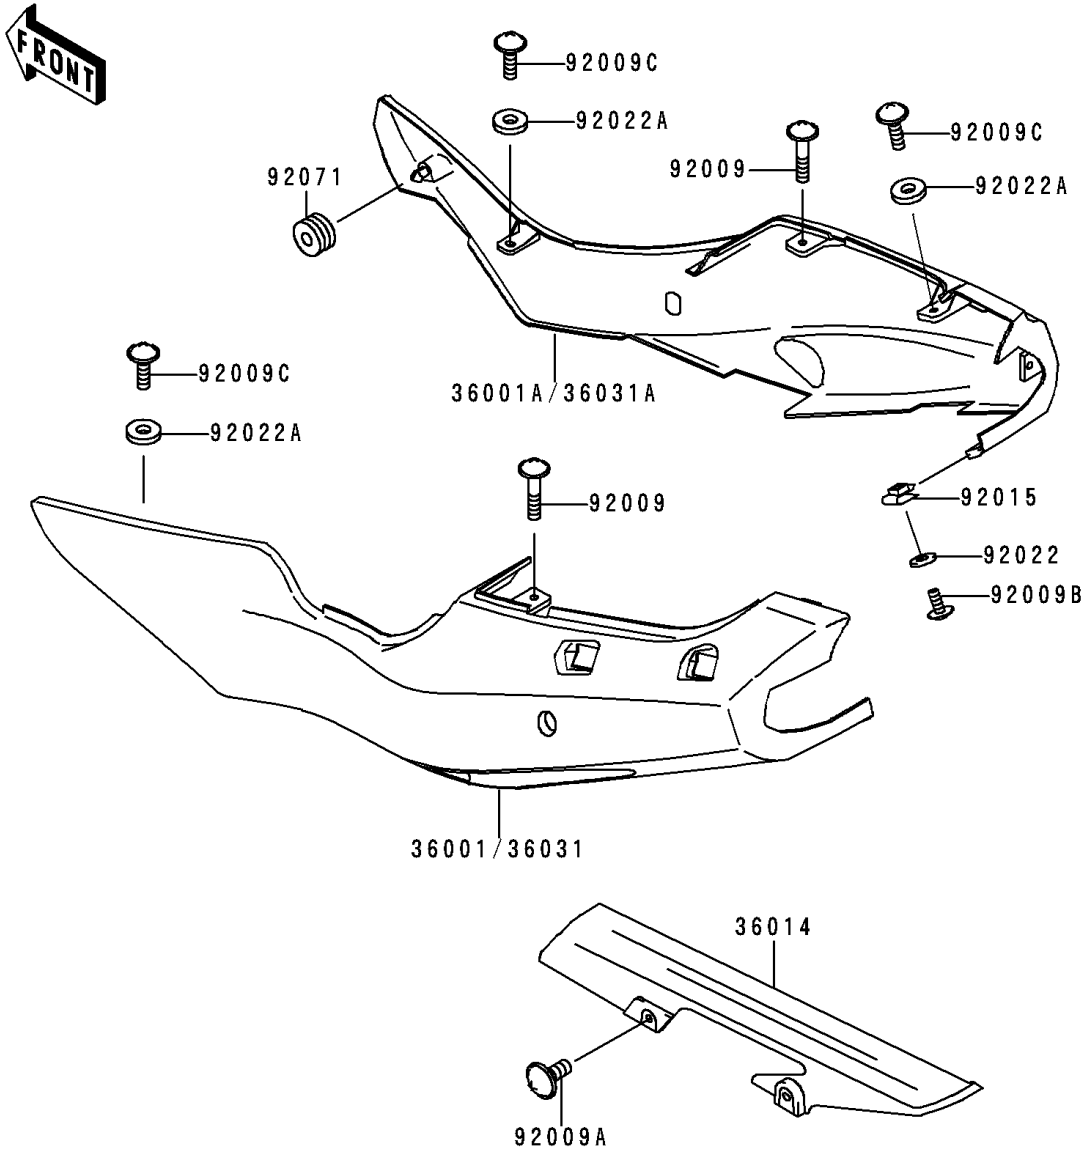

# 1996 Ninja® ZX™-6R PARTS DIAGRAM

Side Covers/Chain Cover(ZX600-F2)

F2610A

WOD

WD

# 1996 Ninja® ZX™-6R PARTS LIST

Side Covers/Chain Cover(ZX600-F2)

ITEM NAME	PART NUMBER	QUANTITY
COVER-SIDE,LH,F.RED (Ref # 36001)	36001-1540-B1	1
COVER-SIDE,RH,F.RED (Ref # 36001A)	36001-1541-B1	1
CASE-CHAIN (Ref # 36014)	36014-1196	1
COVER-SIDE,LH,P.A.WHITE (Ref # 36031)	36031-5053-R1	1
COVER-SIDE,RH,P.A.WHITE (Ref # 36031A)	36031-5054-R1	1
SCREW,6X22,BLACK (Ref # 92009)	92009-1256	2
SCREW,6X10 (Ref # 92009A)	92009-1402	2
SCREW,5X16 (Ref # 92009B)	92009-1654	1
SCREW,6X18 (Ref # 92009C)	92009-1663	4
NUT,5MM (Ref # 92015)	92015-1798	1
WASHER,NYLON,5.3X11.5X1.5 (Ref # 92022)	92022-1521	1
WASHER,6.5X16X1.0 (Ref # 92022A)	92022-1654	4
GROMMET (Ref # 92071)	92071-056	2