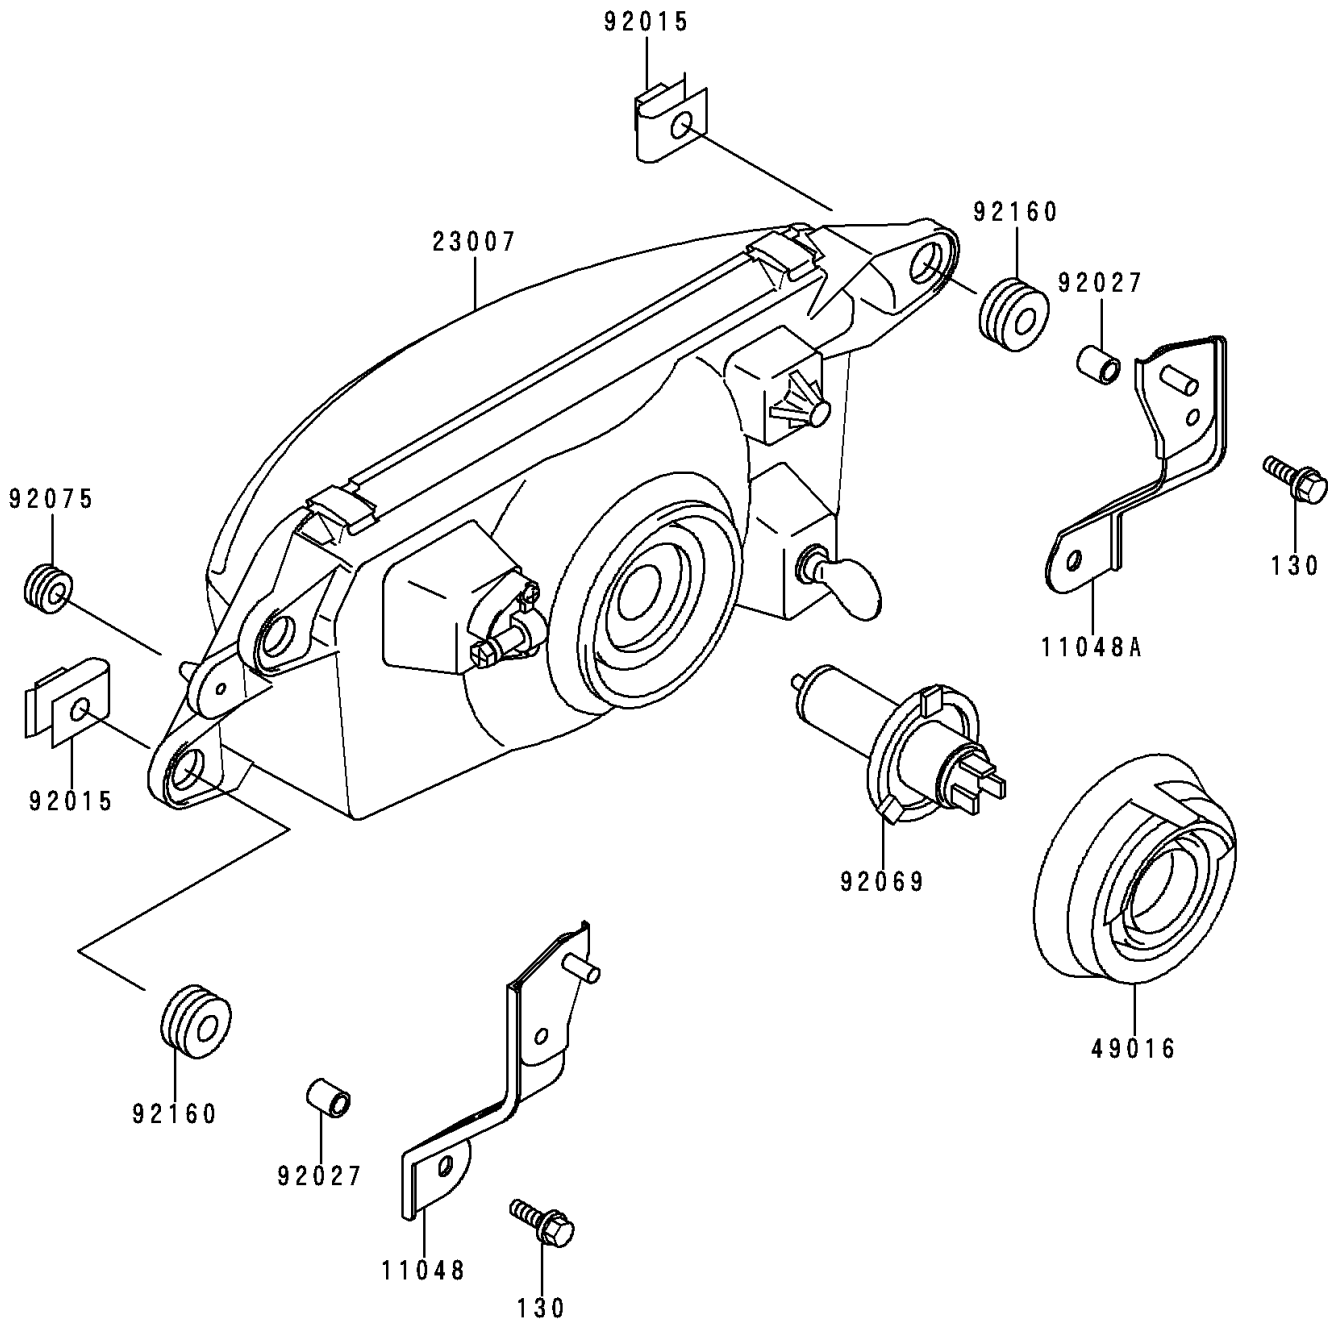

1996 Ninja® ZX™-6R PARTS DIAGRAM

Headlight(s)

F 27 10

1996 Ninja® ZX™-6R PARTS LIST

Headlight(s)

ITEM NAME	PART NUMBER	QUANTITY
BOLT-FLANGED,6X25 (Ref # 130)	130J0625	4
BRACKET,HEAD LAMP,LH (Ref # 11048)	11048-1895	1
BRACKET,HEAD LAMP,RH (Ref # 11048A)	11048-1896	1
LENS-COMP,HEAD LAMP (Ref # 23007)	23007-1312	1
COVER-SEAL,HEAD LAMP (Ref # 49016)	49016-1135	1
NUT,6MM (Ref # 92015)	92015-1094	4
COLLAR,6.8X10X12 (Ref # 92027)	92027-162	4
BULB,12V 60/55W,H4 (Ref # 92069)	92069-1002	1
DAMPER (Ref # 92075)	92075-1912	2
DAMPER (Ref # 92160)	92160-1162	4