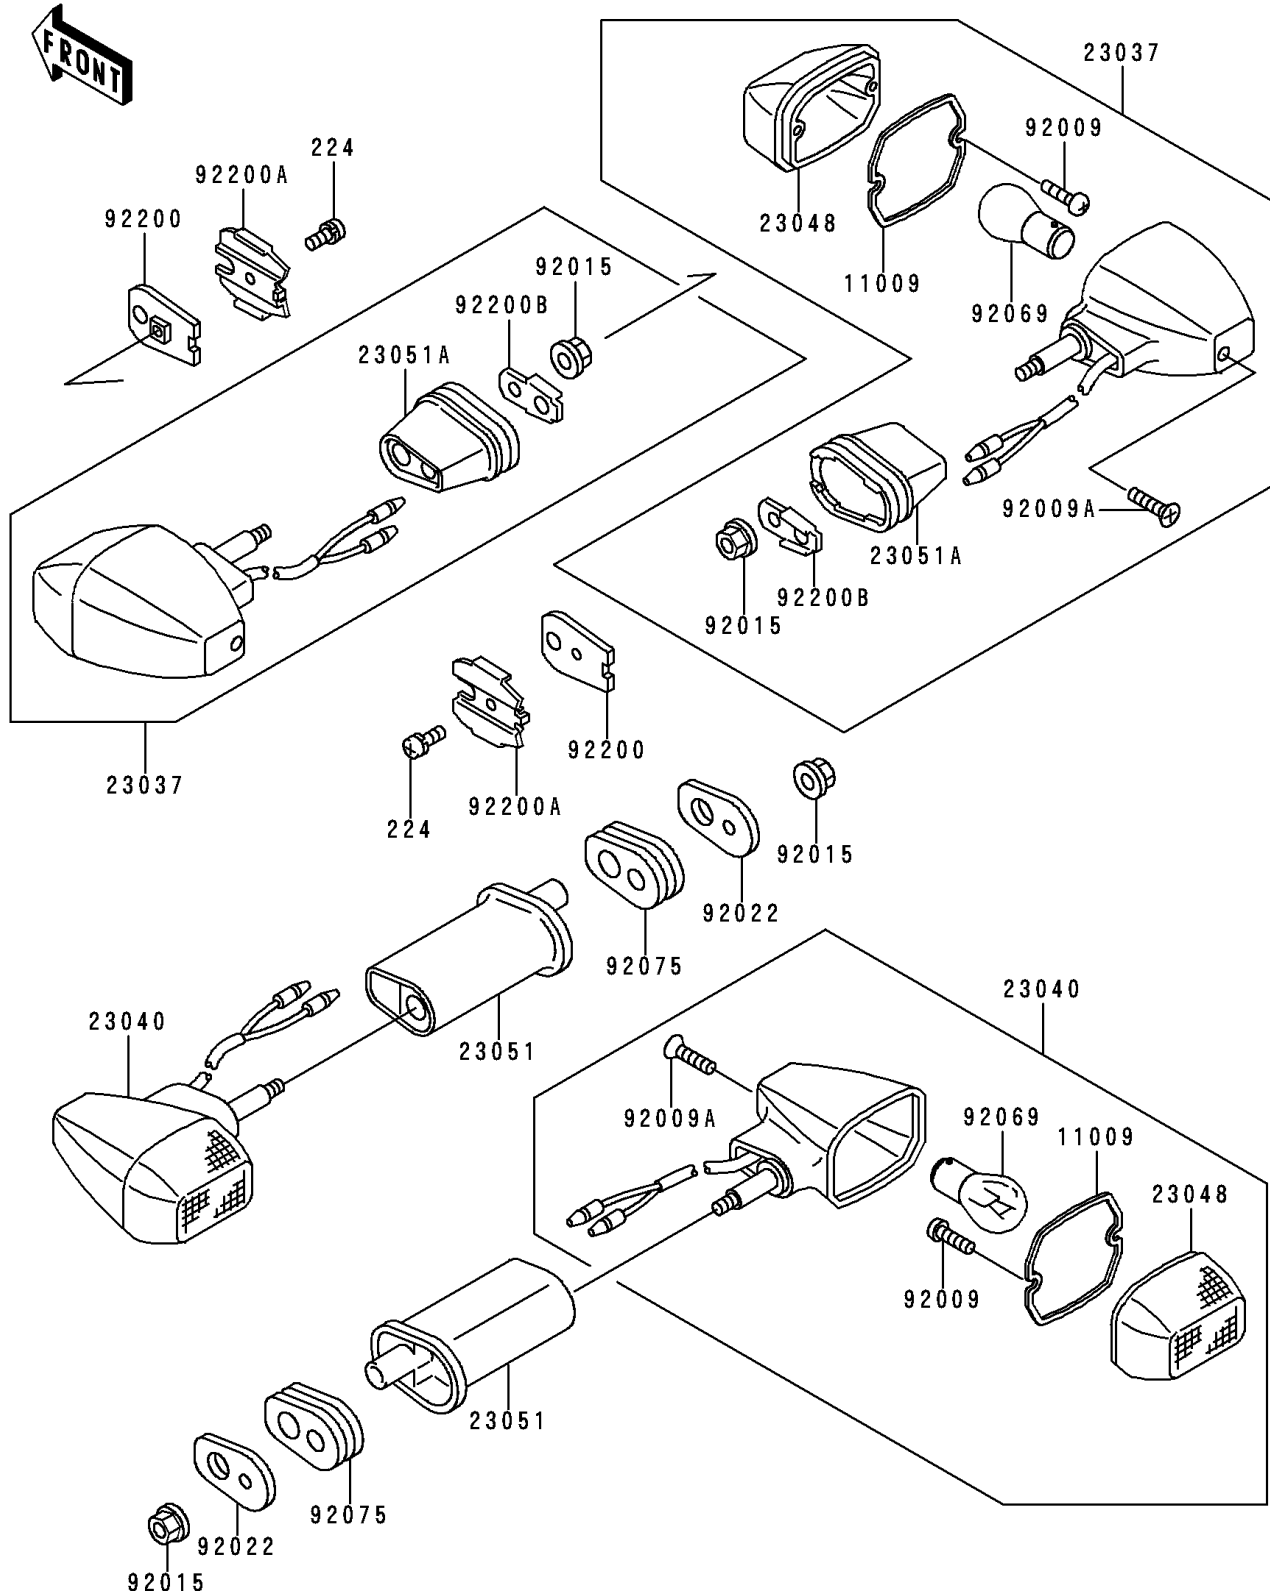

1995 Ninja® ZX™ -6R PARTS DIAGRAM

Turn Signals

F2730

1995 Ninja® ZX™ -6R PARTS LIST

Turn Signals

ITEM NAME	PART NUMBER	QUANTITY
SCREW-PAN-WP-CROS,4X8 (Ref # 224)	224C0408	2
GASKET,SIGNAL LAMP (Ref # 11009)	11009-1402	4
LAMP-ASSY-SIGNAL,FR (Ref # 23037)	23037-1257	2
LAMP-SIGNAL,RR (Ref # 23040)	23040-1195	2
LENS-SIGNAL LAMP (Ref # 23048)	23048-1054	4
BRACKET-SIGNAL LAMP (Ref # 23051)	23051-1164	2
BRACKET-SIGNAL LAMP,FR (Ref # 23051A)	23051-1207	2
SCREW,TAPPING,3X16 (Ref # 92009)	92009-1115	8
SCREW,TAPPING,4X20 (Ref # 92009A)	92009-1304	4
NUT,FLANGED,6MM (Ref # 92015)	92015-1367	4
WASHER,SIGNAL LAMP (Ref # 92022)	92022-1672	2
BULB,12V 32CP(23W) (Ref # 92069)	92069-055	4
DAMPER,SIGNAL LAMP (Ref # 92075)	92075-1698	2
WASHER,SIGNAL LAMP (Ref # 92200)	92200-1015	2
WASHER,SIGNAL LAMP (Ref # 92200A)	92200-1016	2
WASHER (Ref # 92200B)	92200-1021	2