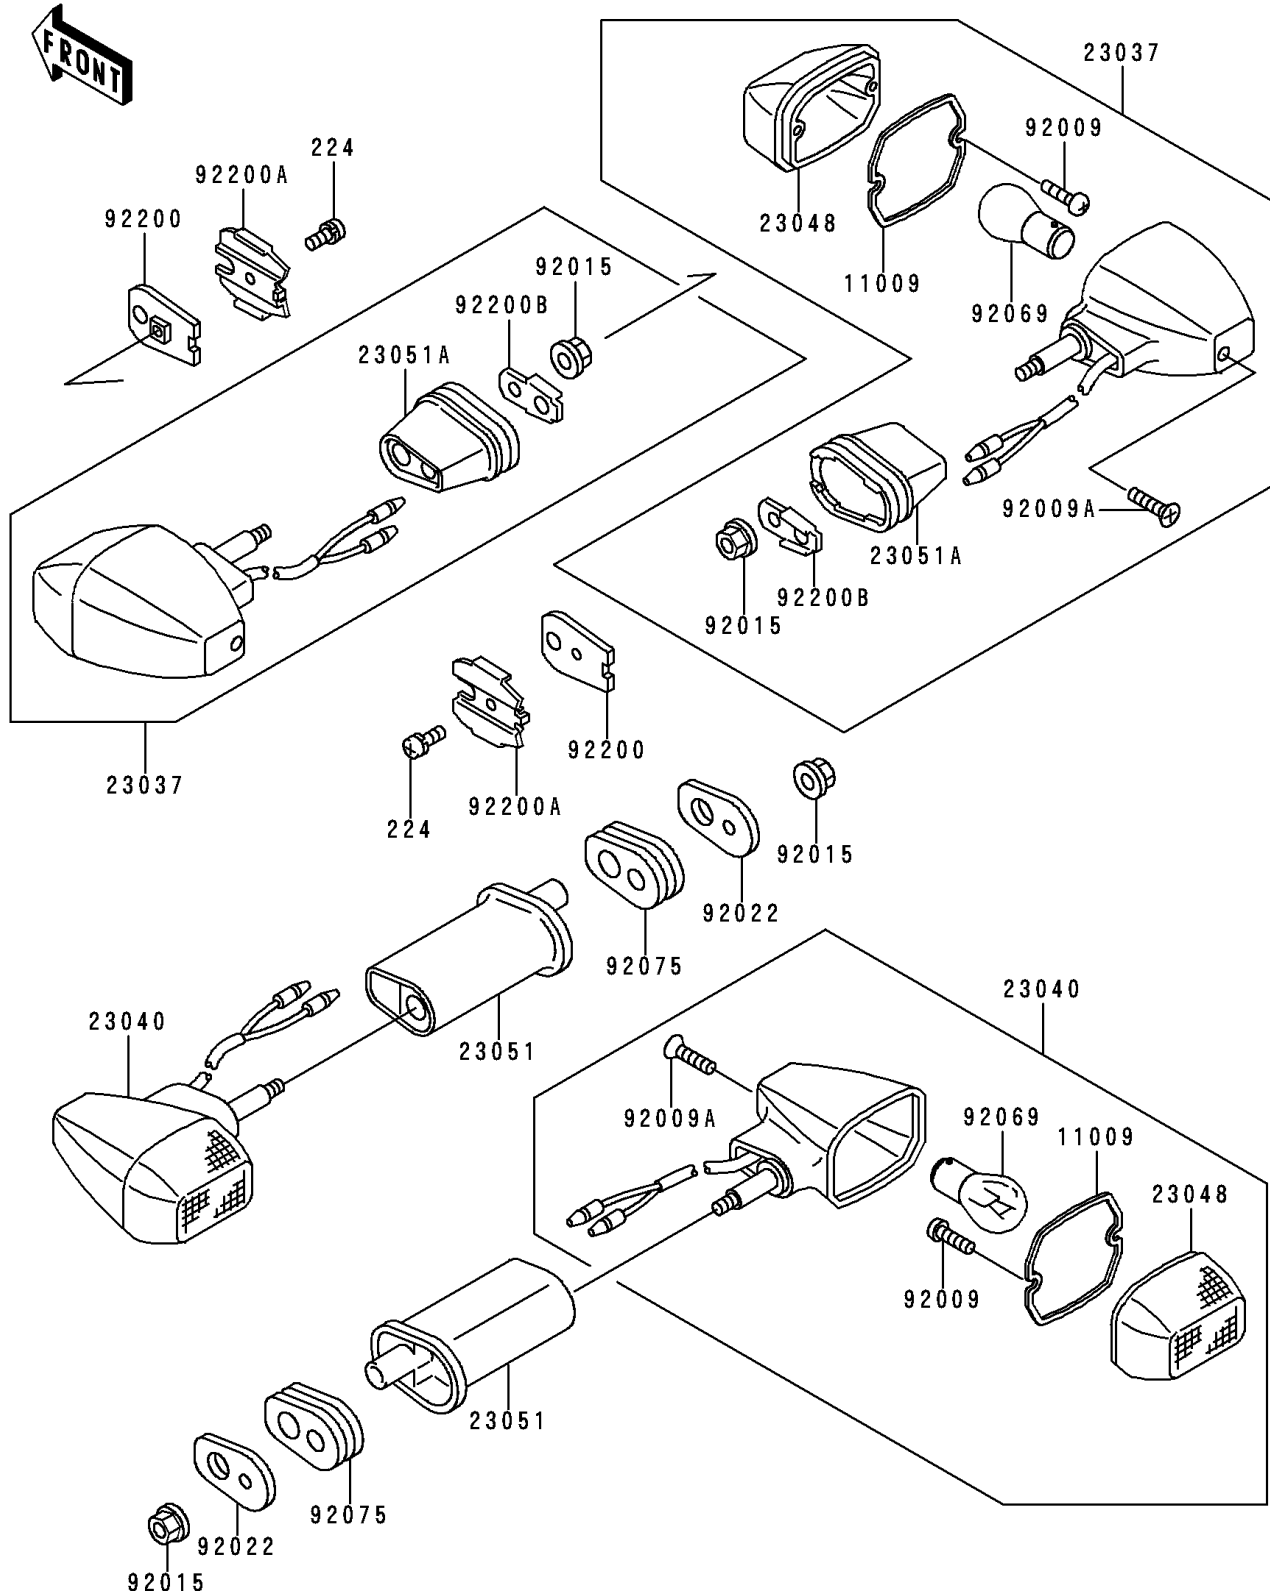

1996 Ninja® ZX™-6R PARTS DIAGRAM

Turn Signals

F2730

1996 Ninja® ZX™-6R PARTS LIST

Turn Signals

ITEM NAME	PART NUMBER	QUANTITY
SCREW-PAN-WP-CROS,4X8 (Ref # 224)	224C0408	2
GASKET,SIGNAL LAMP (Ref # 11009)	11009-1402	4
LAMP-ASSY-SIGNAL,FR (Ref # 23037)	23037-1257	2
LAMP-SIGNAL,RR (Ref # 23040)	23040-1195	2
LENS-SIGNAL LAMP (Ref # 23048)	23048-1054	4
BRACKET-SIGNAL LAMP (Ref # 23051)	23051-1164	2
BRACKET-SIGNAL LAMP,FR (Ref # 23051A)	23051-1207	2
SCREW,TAPPING,3X16 (Ref # 92009)	92009-1115	8
SCREW,TAPPING,4X20 (Ref # 92009A)	92009-1304	4
NUT,FLANGED,6MM (Ref # 92015)	92015-1367	4
WASHER,SIGNAL LAMP (Ref # 92022)	92022-1672	2
BULB,12V 32CP(23W) (Ref # 92069)	92069-055	4
DAMPER,SIGNAL LAMP (Ref # 92075)	92075-1698	2
WASHER,SIGNAL LAMP (Ref # 92200)	92200-1015	2
WASHER,SIGNAL LAMP (Ref # 92200A)	92200-1016	2
WASHER (Ref # 92200B)	92200-1021	2