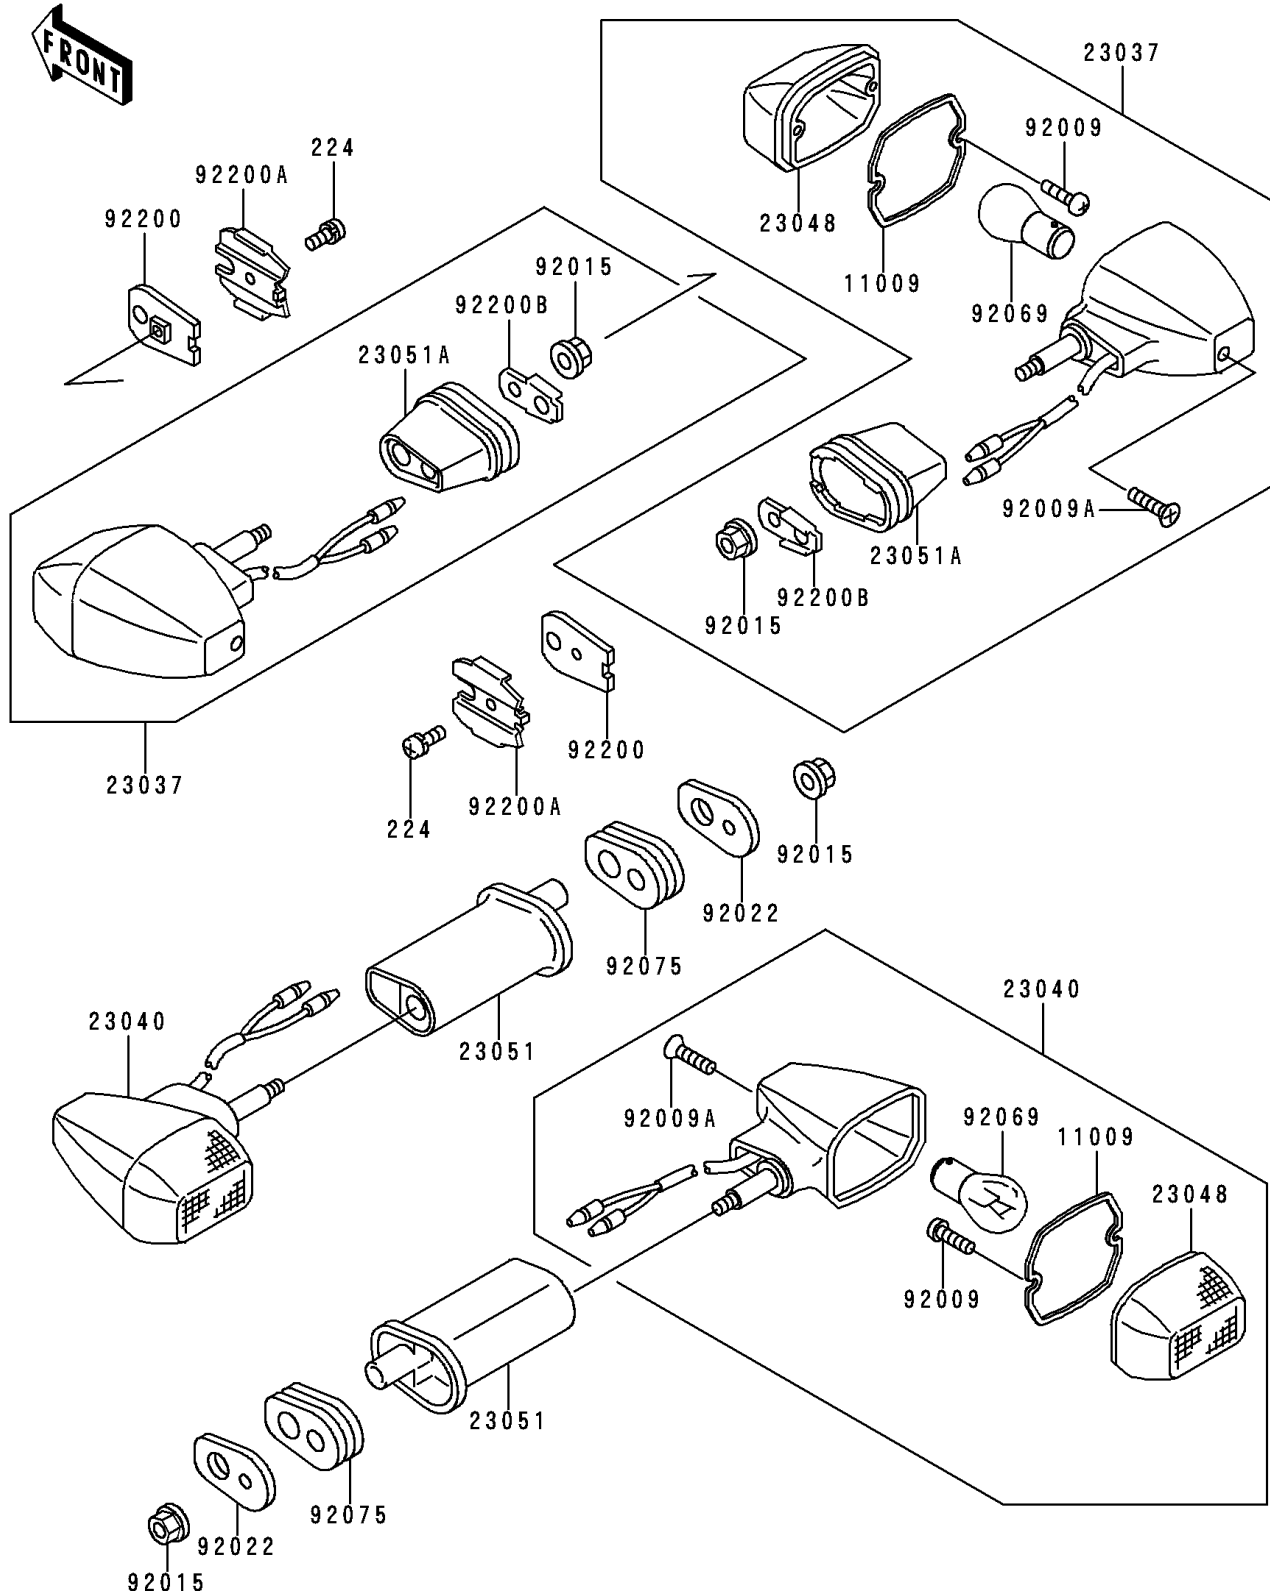

# 1997 Ninja® ZX™-6R PARTS DIAGRAM

Turn Signals

F2730

# 1997 Ninja® ZX™ -6R PARTS LIST

## Turn Signals

ITEM NAME	PART NUMBER	QUANTITY
SCREW-PAN-WP-CROS,4X8 (Ref # 224)	224C0408	2
GASKET,SIGNAL LAMP (Ref # 11009)	11009-1402	4
LAMP-ASSY-SIGNAL,FR (Ref # 23037)	23037-1257	2
LAMP-SIGNAL,RR (Ref # 23040)	23040-1195	2
LENS-SIGNAL LAMP (Ref # 23048)	23048-1054	4
BRACKET-SIGNAL LAMP (Ref # 23051)	23051-1164	2
BRACKET-SIGNAL LAMP,FR (Ref # 23051A)	23051-1207	2
SCREW,TAPPING,3X16 (Ref # 92009)	92009-1115	8
SCREW,TAPPING,4X20 (Ref # 92009A)	92009-1304	4
NUT,FLANGED,6MM (Ref # 92015)	92015-1367	4
WASHER,SIGNAL LAMP (Ref # 92022)	92022-1672	2
BULB,12V 32CP(23W) (Ref # 92069)	92069-055	4
DAMPER,SIGNAL LAMP (Ref # 92075)	92075-1698	2
WASHER,SIGNAL LAMP (Ref # 92200)	92200-1015	2
WASHER,SIGNAL LAMP (Ref # 92200A)	92200-1016	2
WASHER (Ref # 92200B)	92200-1021	2