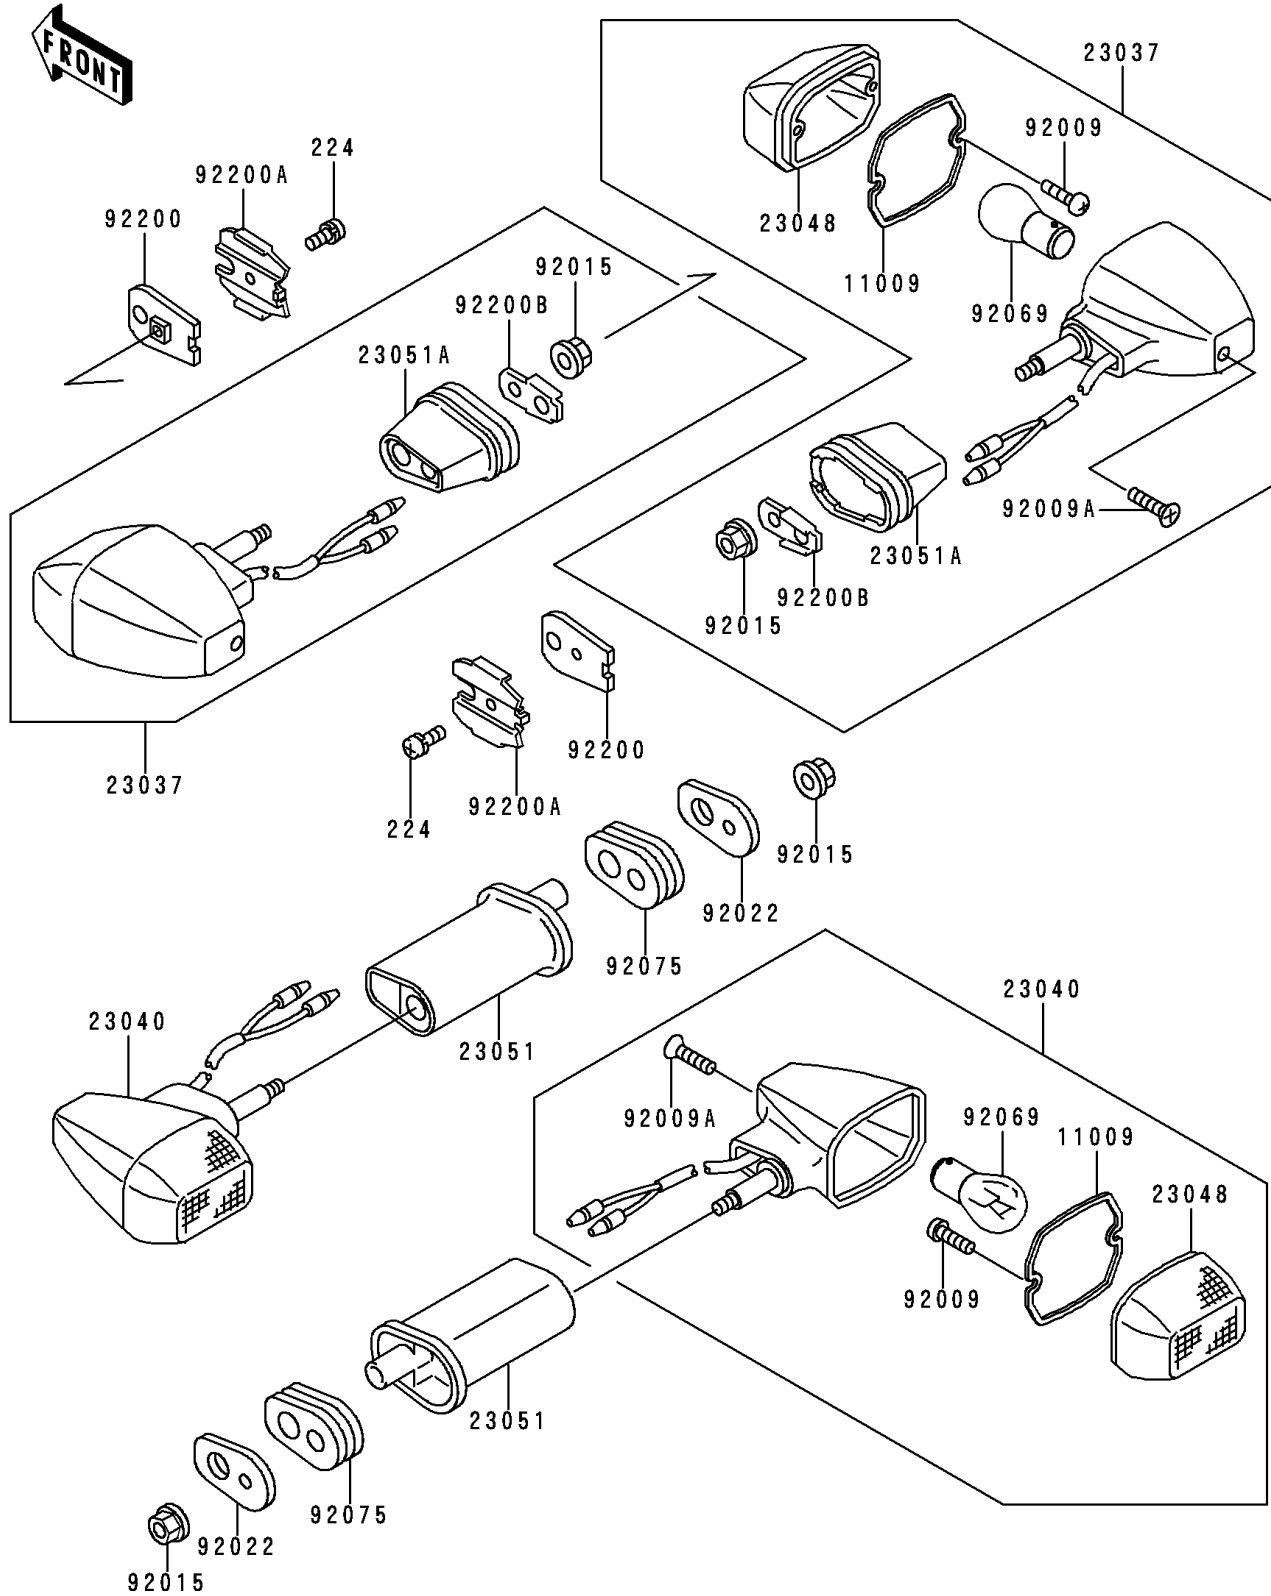

1997 Ninja® ZX™-6R PARTS DIAGRAM

Turn Signals

F2730

1997 Ninja® ZX™ -6R PARTS LIST

Turn Signals

ITEM NAME	PART NUMBER	QUANTITY
-----------	-------------	----------