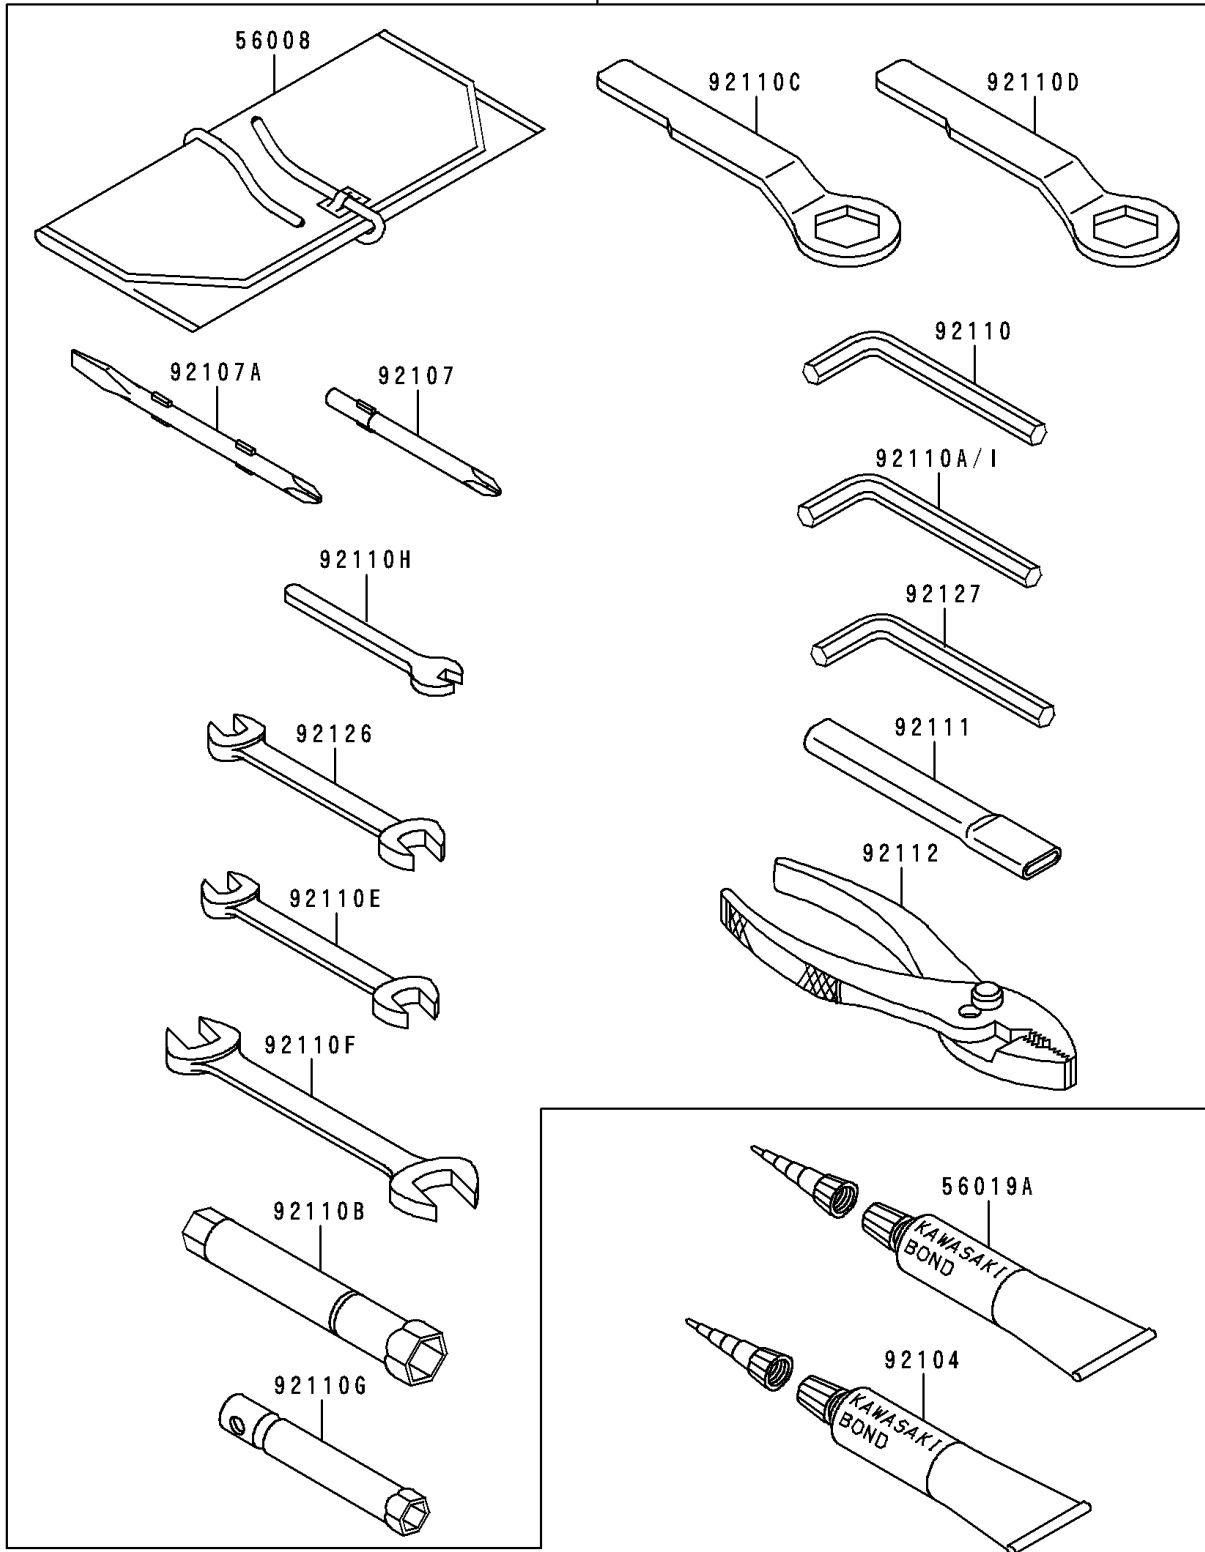

# 1995 Ninja® ZX™ -6R PARTS DIAGRAM

Owner's Tools

56007

F2810

# 1995 Ninja® ZX™ -6R PARTS LIST

## Owner's Tools

ITEM NAME	PART NUMBER	QUANTITY
TOOL-KIT (Ref # 56007)	56007-1399	1
BAG,TOOL (Ref # 56008)	56008-1077	1
THREE BOND TB1211,HT/RS,WHITE (Ref # 56019A)	56019-120	1
GASKET-LIQUID,TUBE,100G,BLACK (Ref # 92104)	92104-1003	1
TOOL-DRIVER,#3PHILLIPS (Ref # 92107)	92107-005	1
TOOL-DRIVER,#2PHILLIPS&SLOT (Ref # 92107A)	92107-1051	1
TOOL-WRENCH,ALLEN,5MM (Ref # 92110)	92110-1015	1
TOOL-WRENCH,ALLEN,3MM (Ref # 92110A)	92110-1140	1
TOOL-WRENCH,BOX,16MM (Ref # 92110B)	92110-1146	1
TOOL-WRENCH,BOX END,27MM (Ref # 92110C)	92110-1147	1
TOOL-WRENCH,BOX END,22MM (Ref # 92110D)	92110-1148	1
TOOL-WRENCH,OPEN END,10X12 (Ref # 92110E)	92110-1152	1
TOOL-WRENCH,OPEN END,14X17 (Ref # 92110F)	92110-1153	1
TOOL-WRENCH,BOX,10MM (Ref # 92110G)	92110-1156	1
TOOL-WRENCH,OPEN END,6MM (Ref # 92110H)	92110-1157	1
TOOL-WRENCH,ALLEN,4MM (Ref # 92110I)	92110-3703	1
TOOL-BAR,BOX END WRENCH (Ref # 92111)	92111-1051	1
TOOL-PLIERS (Ref # 92112)	92112-003	1
TOOL-WRENCH,OPEN END,8X10 (Ref # 92126)	92126-001	1
TOOL-WRENCH,ALLEN,6MM (Ref # 92127)	92127-003	1