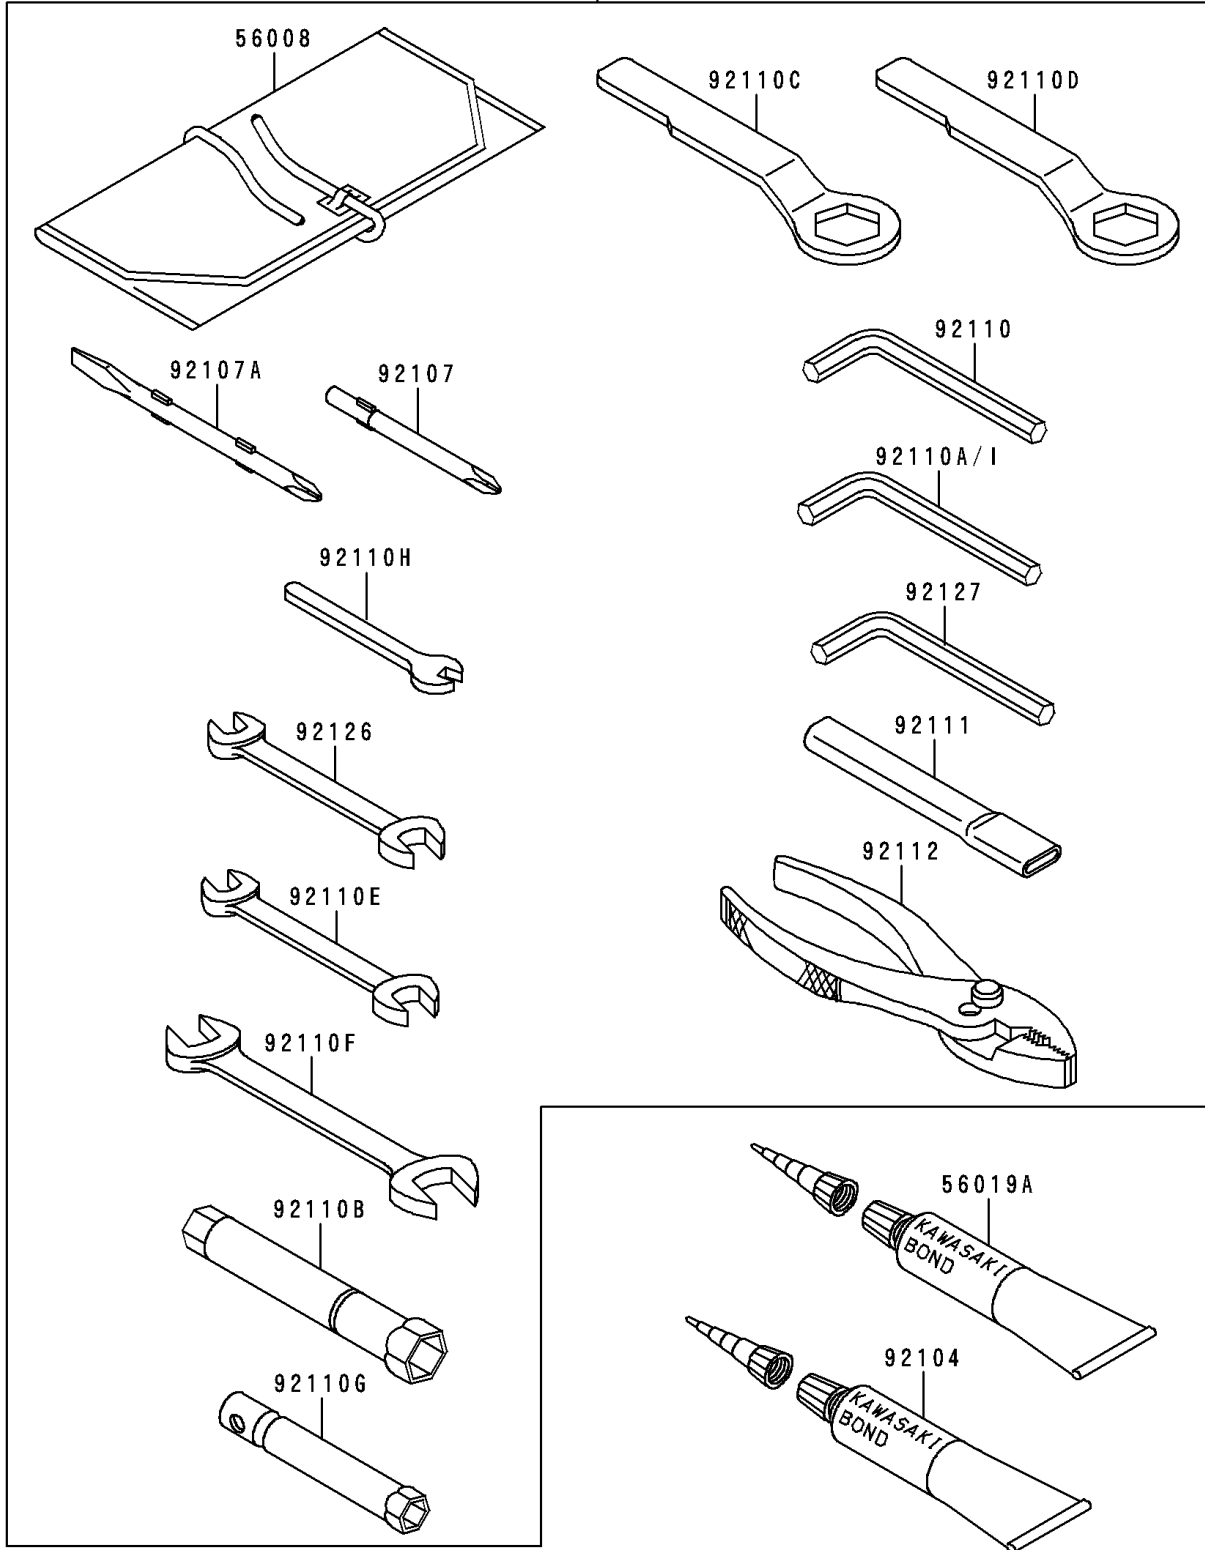

1996 Ninja® ZX™-6R PARTS DIAGRAM

Owner's Tools

56007

F2810

1996 Ninja® ZX™-6R PARTS LIST

Owner's Tools

ITEM NAME	PART NUMBER	QUANTITY
TOOL-KIT (Ref # 56007)	56007-1399	1
BAG,TOOL (Ref # 56008)	56008-1077	1
THREE BOND TB1211,HT/RS,WHITE (Ref # 56019A)	56019-120	1
GASKET-LIQUID,TUBE,100G,BLACK (Ref # 92104)	92104-1003	1
TOOL-DRIVER,#3PHILLIPS (Ref # 92107)	92107-005	1
TOOL-DRIVER,#2PHILLIPS&SLOT (Ref # 92107A)	92107-1051	1
TOOL-WRENCH,ALLEN,5MM (Ref # 92110)	92110-1015	1
TOOL-WRENCH,ALLEN,3MM (Ref # 92110A)	92110-1140	1
TOOL-WRENCH,BOX,16MM (Ref # 92110B)	92110-1146	1
TOOL-WRENCH,BOX END,27MM (Ref # 92110C)	92110-1147	1
TOOL-WRENCH,BOX END,22MM (Ref # 92110D)	92110-1148	1
TOOL-WRENCH,OPEN END,10X12 (Ref # 92110E)	92110-1152	1
TOOL-WRENCH,OPEN END,14X17 (Ref # 92110F)	92110-1153	1
TOOL-WRENCH,BOX,10MM (Ref # 92110G)	92110-1156	1
TOOL-WRENCH,OPEN END,6MM (Ref # 92110H)	92110-1157	1
TOOL-WRENCH,ALLEN,4MM (Ref # 92110I)	92110-3703	1
TOOL-BAR,BOX END WRENCH (Ref # 92111)	92111-1051	1
TOOL-PLIERS (Ref # 92112)	92112-003	1
TOOL-WRENCH,OPEN END,8X10 (Ref # 92126)	92126-001	1
TOOL-WRENCH,ALLEN,6MM (Ref # 92127)	92127-003	1