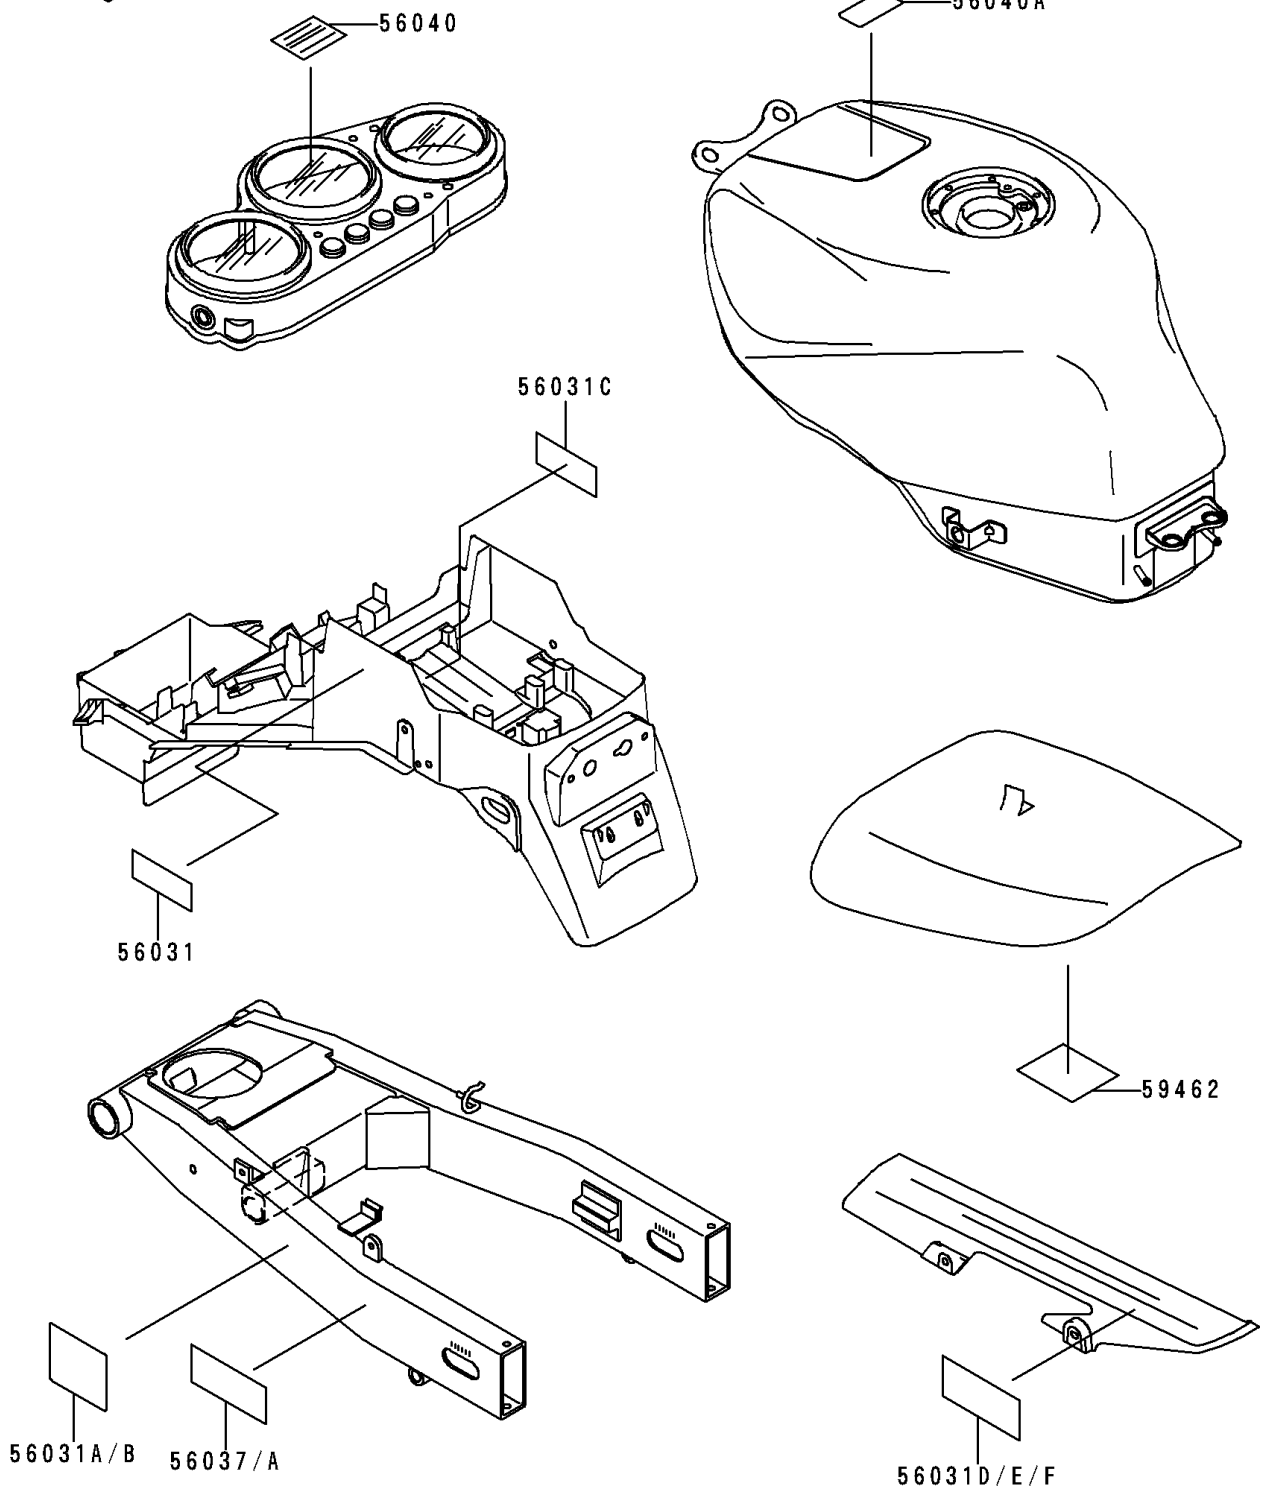

1995 Ninja® ZX™ -6R PARTS DIAGRAM

Labels

F 28 60

1995 Ninja® ZX™ -6R PARTS LIST

Labels

ITEM NAME	PART NUMBER	QUANTITY
LABEL-MANUAL,OIL&OIL FILTER (Ref # 56031)	56031-1911	1
LABEL-MANUAL,DAILY SAFETY (Ref # 56031A)	56031-1912	1
LABEL-MANUAL,DAILY SAFETY (Ref # 56031B)	56031-1914	1
LABEL-MANUAL,OIL&OIL FILTER (Ref # 56031C)	56031-1916	1
LABEL-MANUAL,CHAIN (Ref # 56031D)	56031-1948	1
LABEL-MANUAL,CHAIN (Ref # 56031E)	56031-1949	1
LABEL-SPECIFICATION,TIRE&LOAD (Ref # 56037)	56037-1663	1
LABEL-SPECIFICATION,TIRE&LOAD (Ref # 56037A)	56037-1664	1
LABEL-WARNING,BREAK IN CAUTION (Ref # 56040)	56040-1007	1
LABEL-WARNING,EVAPO (Ref # 56040A)	56040-1121	1
LABEL-CERTIFICATION,EVAPO ROUT (Ref # 59462)	59462-1724	1