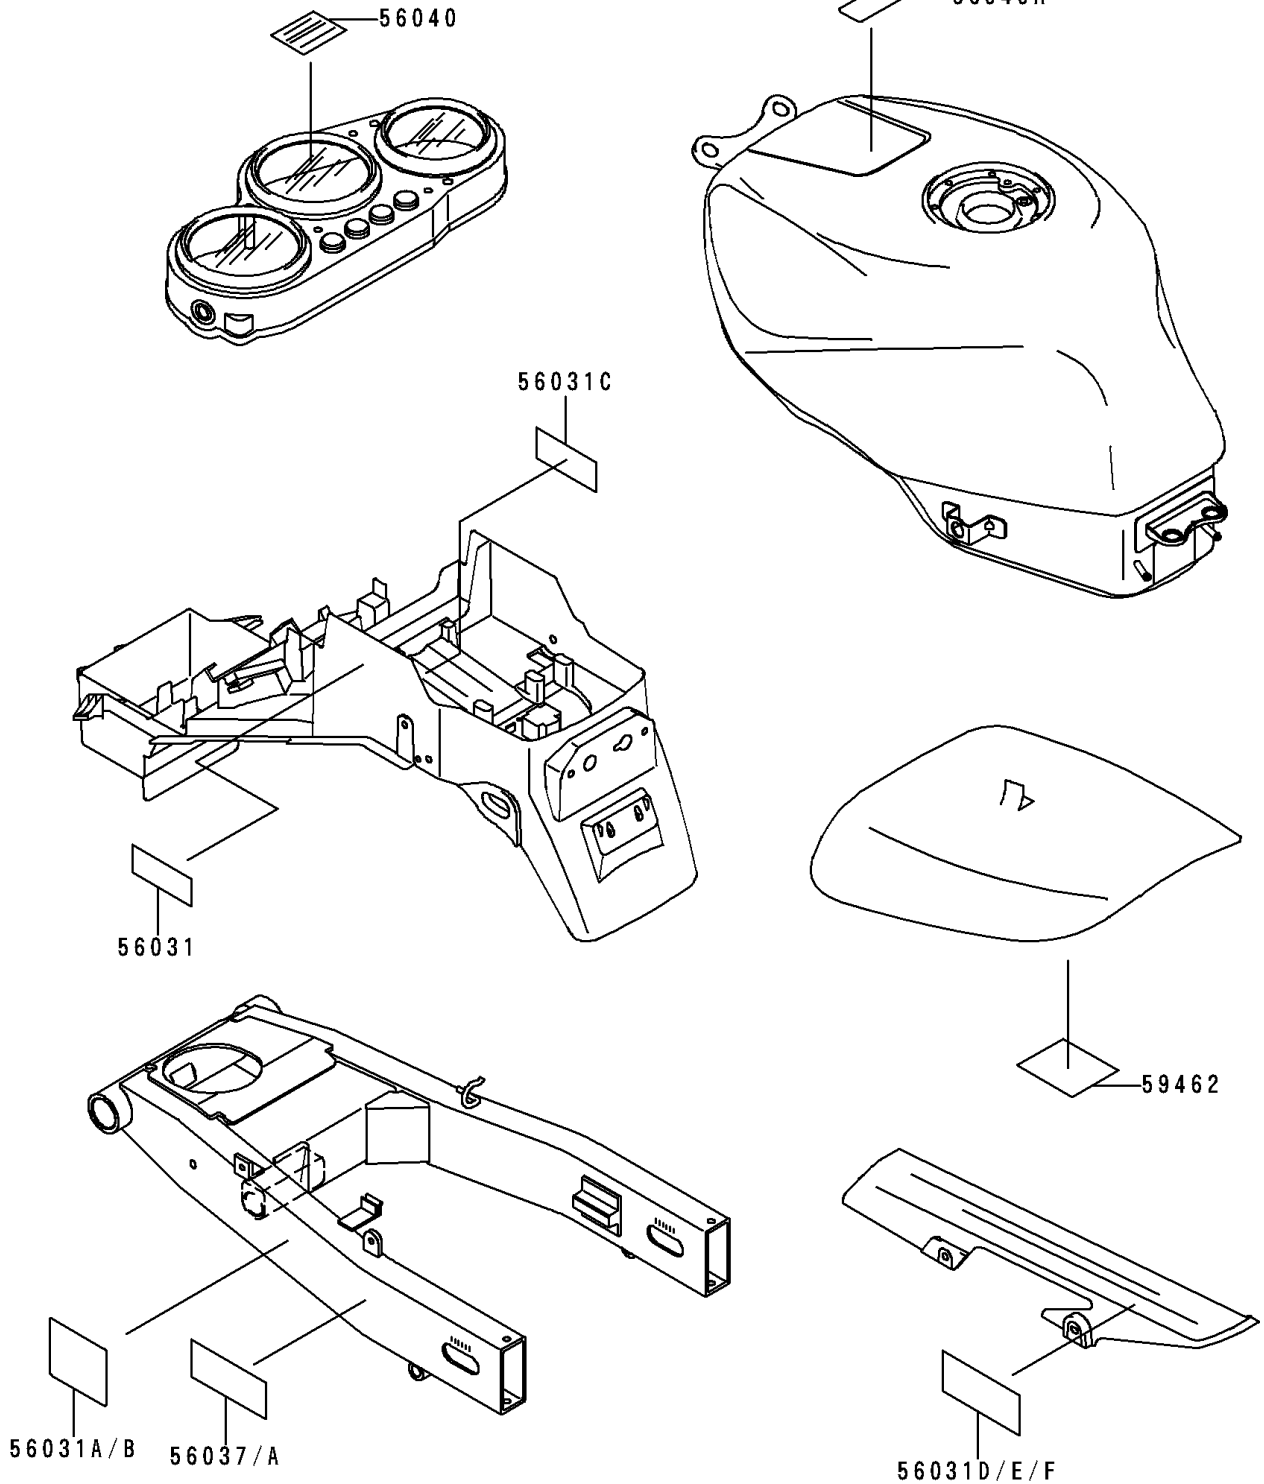

1996 Ninja® ZX™ -6R PARTS DIAGRAM

Labels

F 28 60

1996 Ninja® ZX™-6R PARTS LIST

Labels

ITEM NAME	PART NUMBER	QUANTITY
LABEL-MANUAL,CHAIN (Ref # 56031F)	56031-1984	1
LABEL-MANUAL,OIL&OIL FILTER (Ref # 56031)	56031-1911	1
LABEL-MANUAL,DAILY SAFETY (Ref # 56031A)	56031-1912	1
LABEL-MANUAL,DAILY SAFETY (Ref # 56031B)	56031-1914	1
LABEL-MANUAL,OIL&OIL FILTER (Ref # 56031C)	56031-1916	1
LABEL-SPECIFICATION,TIRE&LOAD (Ref # 56037)	56037-1663	1
LABEL-SPECIFICATION,TIRE&LOAD (Ref # 56037A)	56037-1664	1
LABEL-WARNING,BREAK IN CAUTION (Ref # 56040)	56040-1007	1
LABEL-WARNING,EVAPO (Ref # 56040A)	56040-1121	1
LABEL-CERTIFICATION,EVAPO ROUT (Ref # 59462)	59462-1724	1