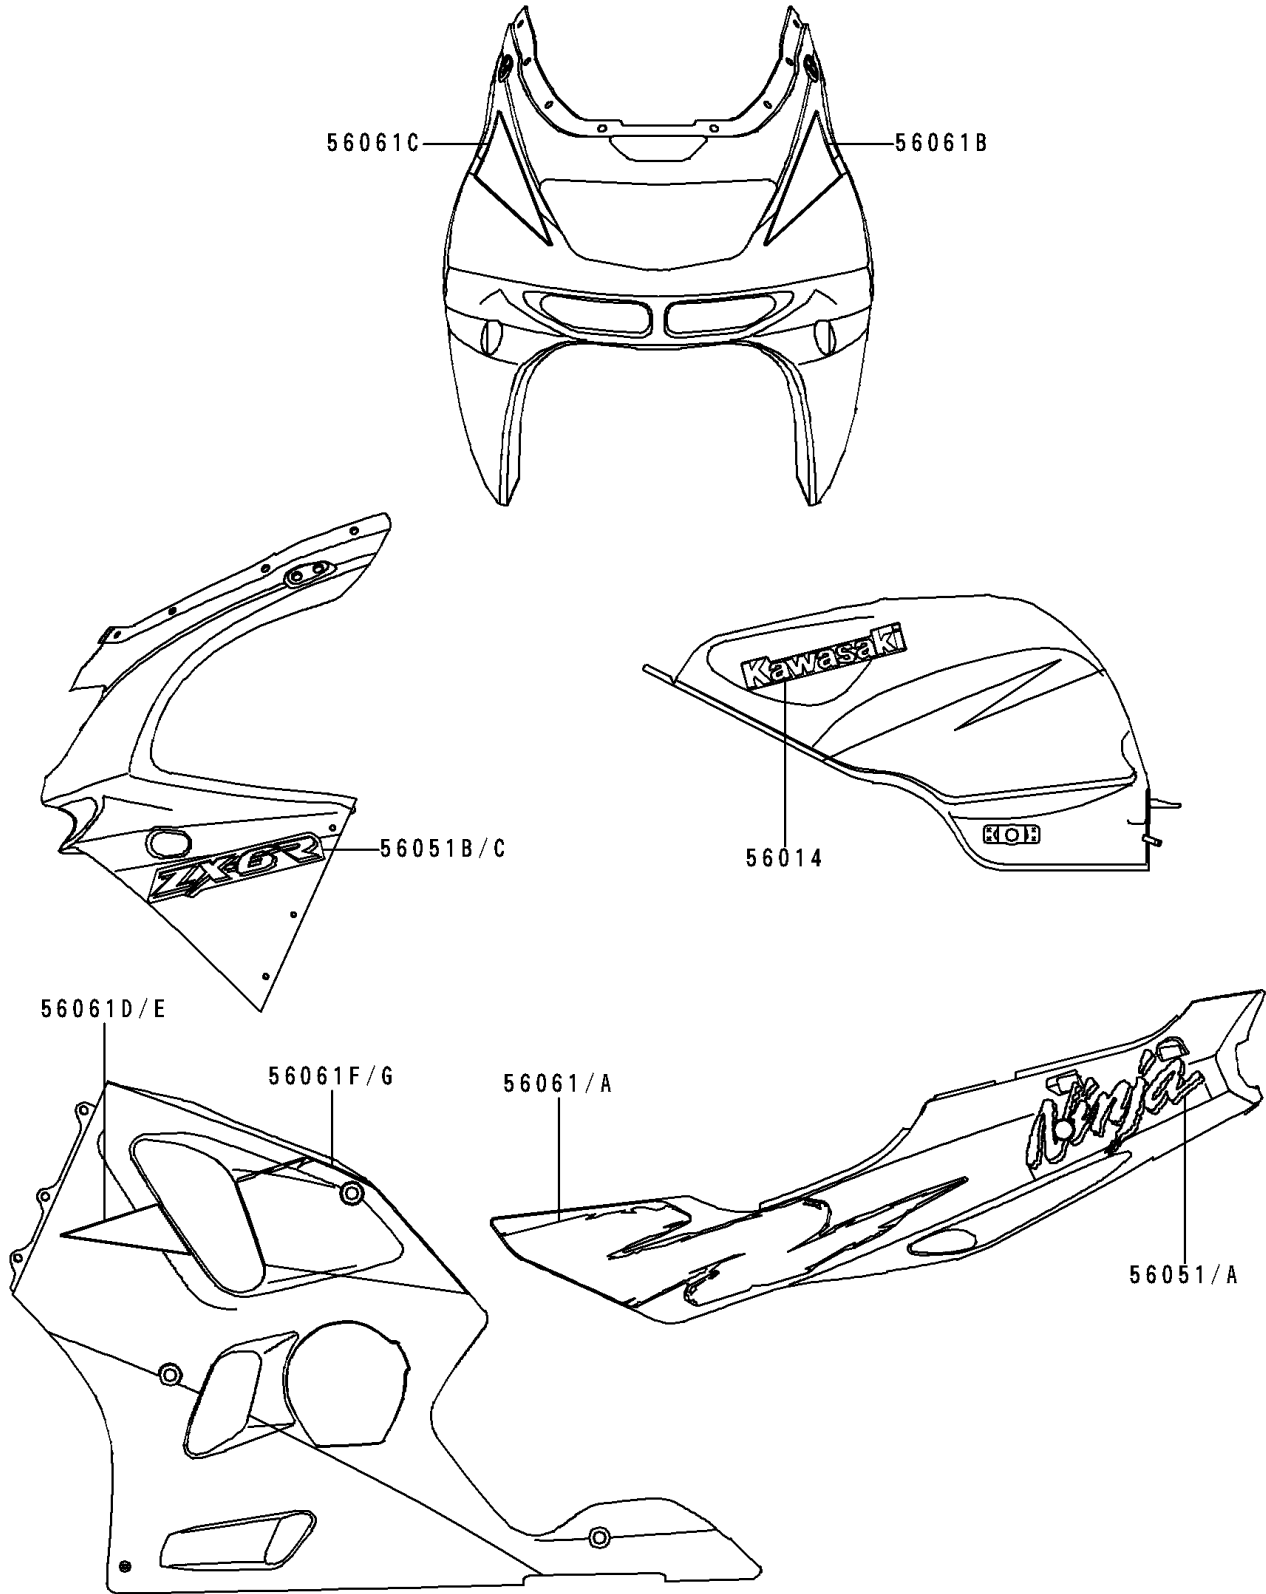

1995 Ninja® ZX™ -6R PARTS DIAGRAM

Decals(Eventide/Red)(ZX600-F1)

F2861A

1995 Ninja® ZX™-6R PARTS LIST

Decals(Eventide/Red)(ZX600-F1)

ITEM NAME	PART NUMBER	QUANTITY
EMBLEM,FUEL TANK,KAWASAKI (Ref # 56014)	56014-1317	2
MARK,SIDE COVER,LH,NINJA (Ref # 56051)	56051-1254	1
MARK,SIDE COVER,RH,NINJA (Ref # 56051A)	56051-1255	1
MARK,UPP COWLING,LH,ZX-6R (Ref # 56051B)	56051-1256	1
MARK,UPP COWLING,RH,ZX-6R (Ref # 56051C)	56051-1257	1
PATTERN,SIDE COVER,LH (Ref # 56061)	56061-1344	1
PATTERN,SIDE COVER,RH (Ref # 56061A)	56061-1345	1
PATTERN,UPP COWLING,LH (Ref # 56061B)	56061-1346	1
PATTERN,UPP COWLING,RH (Ref # 56061C)	56061-1347	1
PATTERN,LWR COWLING,FR,LH (Ref # 56061D)	56061-1348	1
PATTERN,LWR COWLING,FR,RH (Ref # 56061E)	56061-1349	1
PATTERN,LWR COWLING,RR,LH (Ref # 56061F)	56061-1350	1
PATTERN,LWR COWLING,RR,RH (Ref # 56061G)	56061-1351	1