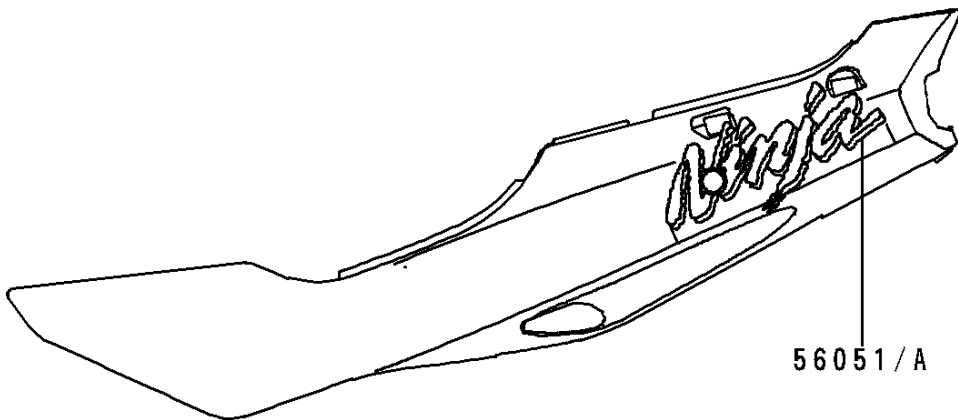

# 1996 Ninja® ZX™-6R PARTS DIAGRAM

Decals(Red)(ZX600-F2)

F 2 8 6 1 B

# 1996 Ninja® ZX™-6R PARTS LIST

Decals(Red)(ZX600-F2)

ITEM NAME	PART NUMBER	QUANTITY
EMBLEM,FUEL TANK,KAWASAKI (Ref # 56014)	56014-1330	2
MARK,SIDE COVER,LH,NINJA (Ref # 56051)	56051-1386	1
MARK,SIDE COVER,RH,NINJA (Ref # 56051A)	56051-1387	1
MARK,UPP COWLING,ZX-6R (Ref # 56051B)	56051-1388	2