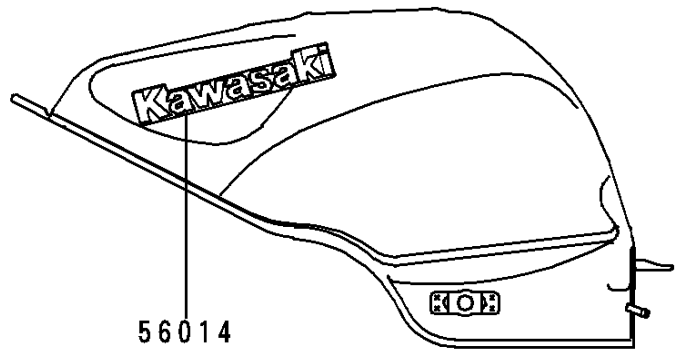

# 1996 Ninja® ZX™-6R PARTS DIAGRAM

Decals(Red)(ZX600-F2)

F 2 8 6 1 B

# 1996 Ninja® ZX™-6R PARTS LIST

Decals(Red)(ZX600-F2)

ITEM NAME	PART NUMBER	QUANTITY
EMBLEM,FUEL TANK,KAWASAKI (Ref # 56014)	56014-1330	2
MARK,SIDE COVER,LH,NINJA (Ref # 56051)	56051-1386	1
MARK,SIDE COVER,RH,NINJA (Ref # 56051A)	56051-1387	1
MARK,UPP COWLING,ZX-6R (Ref # 56051B)	56051-1388	2