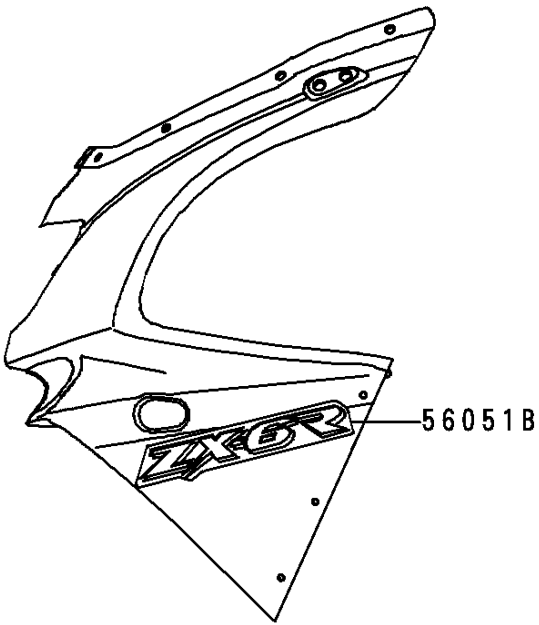

# 1996 Ninja® ZX™-6R PARTS DIAGRAM

Decals(Red)(ZX600-F2)

F 2 8 6 1 B

# 1996 Ninja® ZX™-6R PARTS LIST

Decals(Red)(ZX600-F2)

ITEM NAME	PART NUMBER	QUANTITY
EMBLEM,FUEL TANK,KAWASAKI (Ref # 56014)	56014-1330	2
MARK,SIDE COVER,LH,NINJA (Ref # 56051)	56051-1386	1
MARK,SIDE COVER,RH,NINJA (Ref # 56051A)	56051-1387	1
MARK,UPP COWLING,ZX-6R (Ref # 56051B)	56051-1388	2