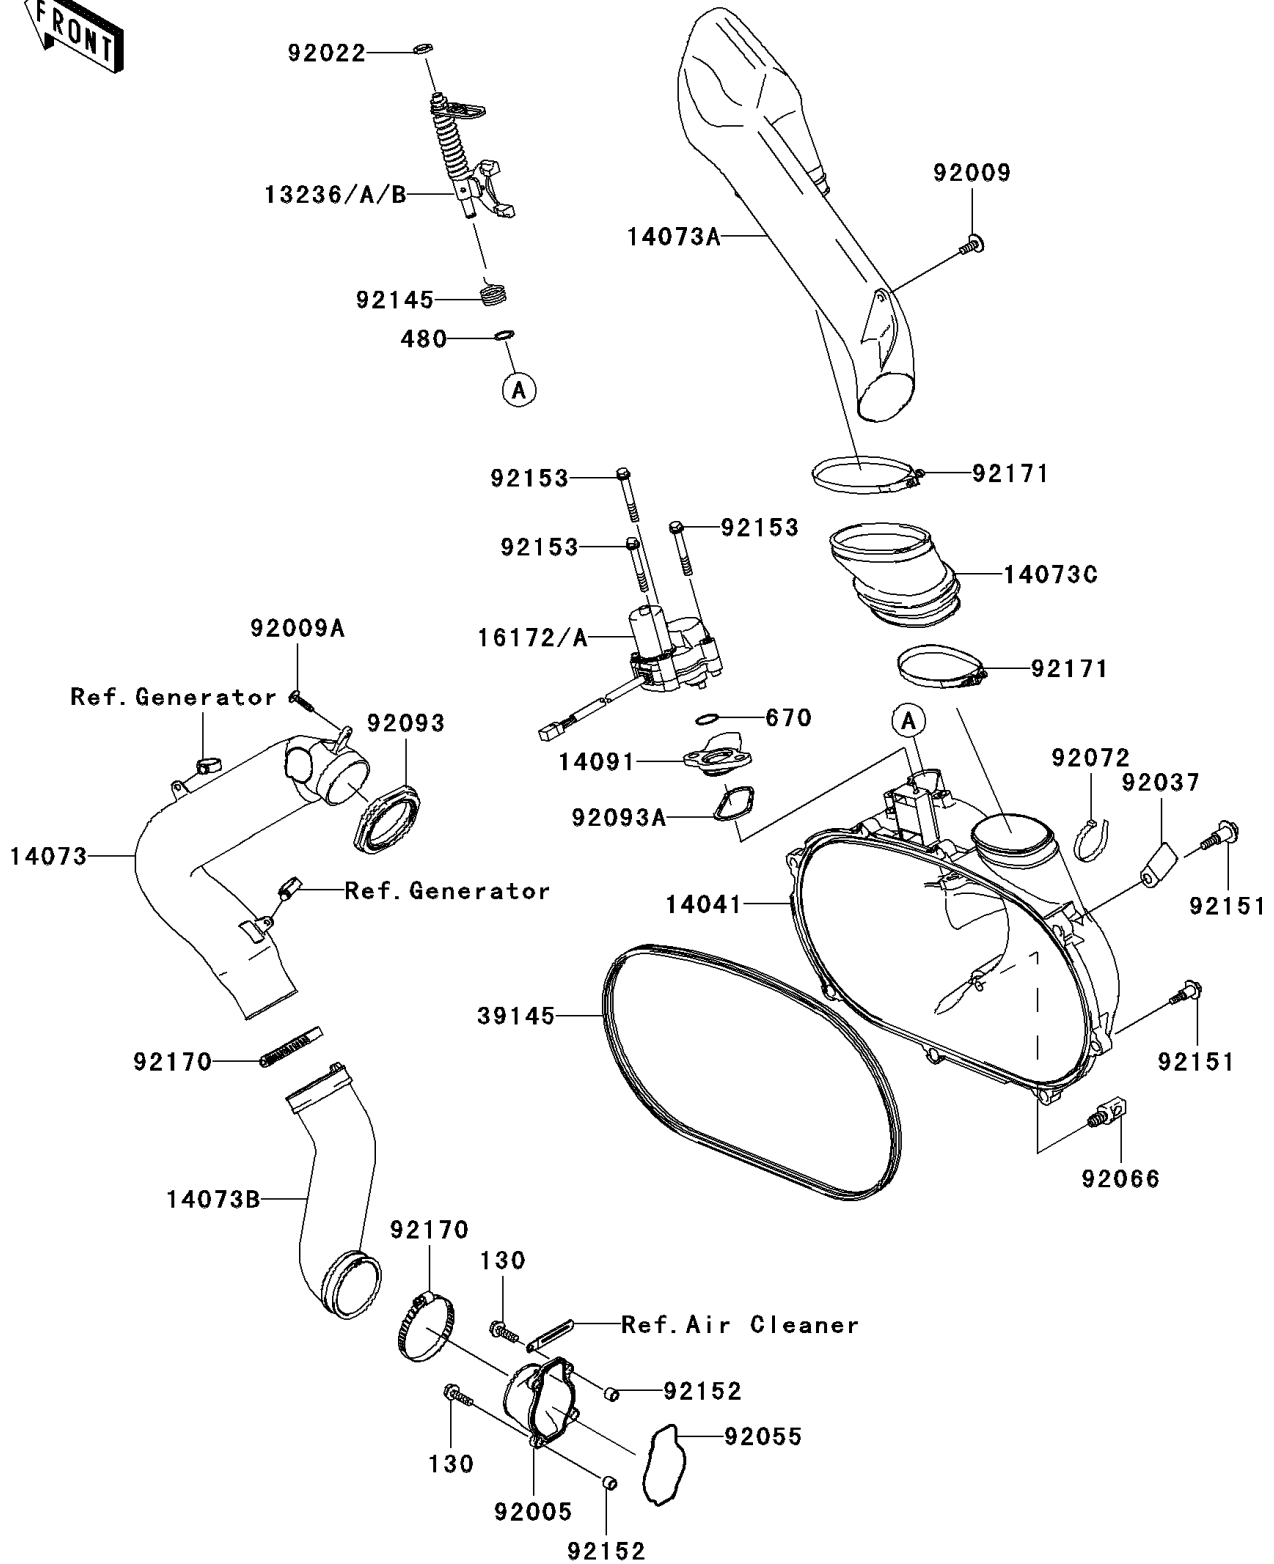

2009 Brute Force® 650 4x4i PARTS DIAGRAM

Converter Cover

E1393

2009 Brute Force® 650 4x4i PARTS LIST

Converter Cover

ITEM NAME	PART NUMBER	QUANTITY
BOLT-FLANGED,6X20 (Ref # 130)	130CD0620	4
CIRCLIP-TYPE-C,10MM (Ref # 480)	480J1000	1
O RING (Ref # 670)	670D3022	1
LEVER-COMP,YELLOW (Ref # 13236)	13236-0046	AR
LEVER-COMP,GREEN (Ref # 13236A)	13236-0047	AR
LEVER-COMP,PAINT LESS (Ref # 13236B)	13236-0048	1
COVER-COMP (Ref # 14041)	14041-0004	1
DUCT,INTAKE (Ref # 14073)	14073-0025	1
DUCT,EXHAUST (Ref # 14073A)	14073-0026	1
DUCT,INTAKE JOINT (Ref # 14073B)	14073-0027	1
DUCT,EXHAUST JOINT (Ref # 14073C)	14073-0028	1
COVER (Ref # 14091)	14091-1421	1
ACTUATOR (Ref # 16172A)	16172-0018	1
TRIM-SEAL (Ref # 39145)	39145-1135	1
FITTING (Ref # 92005)	92005-1387	1
SCREW,6X16 (Ref # 92009)	92009-1694	1
SCREW,TAPPING,5X20 (Ref # 92009A)	92009-1993	1
WASHER,10.2X16X1 (Ref # 92022)	92022-1829	1
CLAMP (Ref # 92037)	92037-1780	1
RING-O (Ref # 92055)	92055-1630	1
PLUG,DRAIN,11X19 (Ref # 92066)	92066-1580	1
BAND,L=188 (Ref # 92072)	92072-1239	1
SEAL (Ref # 92093)	92093-0016	1
SEAL (Ref # 92093A)	92093-1548	1
SPRING (Ref # 92145)	92145-1567	1
BOLT,FLANGED,6X30 (Ref # 92151)	92151-1686	8
COLLAR (Ref # 92152)	92152-1332	4
BOLT,6X47 (Ref # 92153)	92153-0678	3
CLAMP (Ref # 92170)	92170-1764	2

2009 Brute Force® 650 4x4i PARTS LIST

Converter Cover

ITEM NAME	PART NUMBER	QUANTITY
CLAMP (Ref # 92171)	92171-0208	2