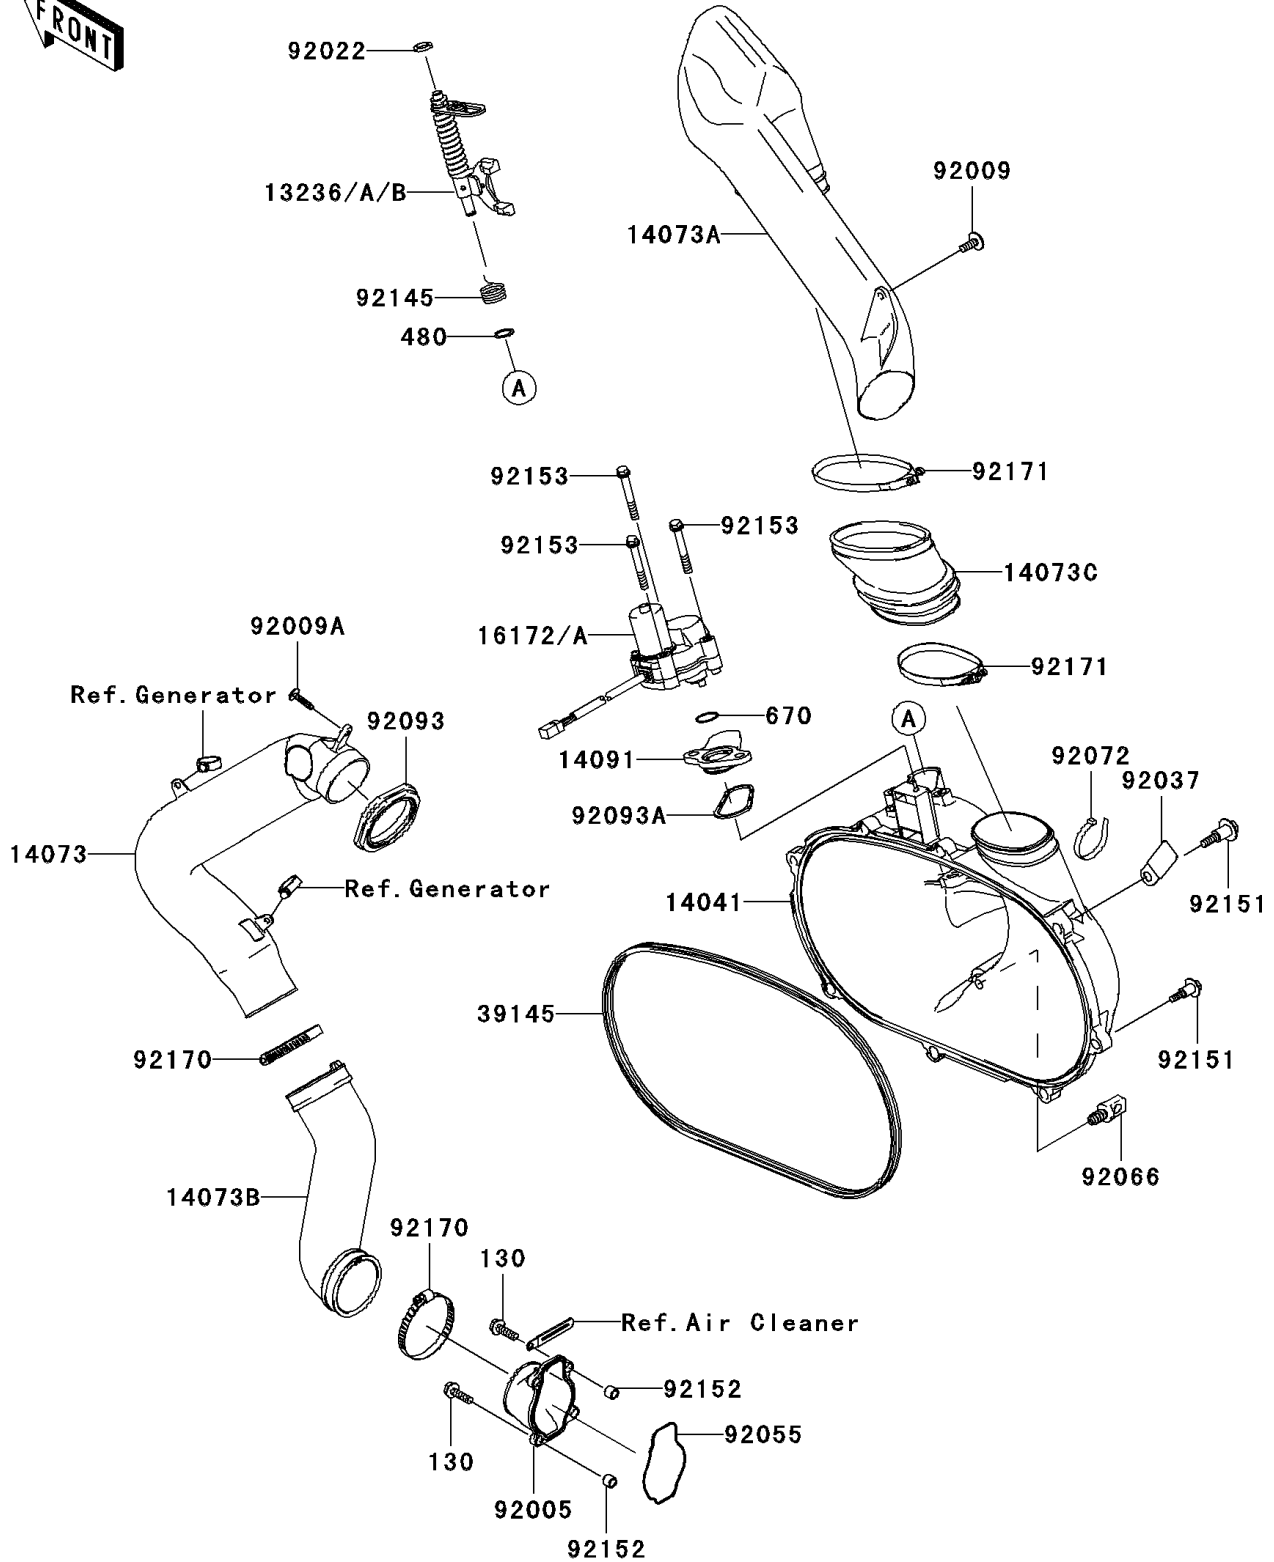

2010 Brute Force 650 4x4i (Canada Only) PARTS DIAGRAM

Converter Cover

E1393

2010 Brute Force 650 4x4i (Canada Only) PARTS LIST

Converter Cover

ITEM NAME	PART NUMBER	QUANTITY
BOLT-FLANGED,6X20 (Ref # 130)	130CD0620	4
CIRCLIP-TYPE-C,10MM (Ref # 480)	480J1000	1
O RING (Ref # 670)	670D3022	1
LEVER-COMP,YELLOW (Ref # 13236)	13236-0046	AR
LEVER-COMP,GREEN (Ref # 13236A)	13236-0047	AR
LEVER-COMP,PAINT LESS (Ref # 13236B)	13236-0048	1
COVER-COMP (Ref # 14041)	14041-0004	1
DUCT,INTAKE (Ref # 14073)	14073-0025	1
DUCT,EXHAUST (Ref # 14073A)	14073-0026	1
DUCT,INTAKE JOINT (Ref # 14073B)	14073-0027	1
DUCT,EXHAUST JOINT (Ref # 14073C)	14073-0028	1
COVER (Ref # 14091)	14091-1421	1
ACTUATOR (Ref # 16172A)	16172-0018	1
TRIM-SEAL (Ref # 39145)	39145-1135	1
FITTING (Ref # 92005)	92005-1387	1
SCREW,6X16 (Ref # 92009)	92009-1694	1
SCREW,TAPPING,5X20 (Ref # 92009A)	92009-1993	1
WASHER,10.2X16X1 (Ref # 92022)	92022-1829	1
CLAMP (Ref # 92037)	92037-1780	1
RING-O (Ref # 92055)	92055-1630	1
PLUG,DRAIN,11X19 (Ref # 92066)	92066-1580	1
BAND,L=188 (Ref # 92072)	92072-1239	1
SEAL (Ref # 92093)	92093-0016	1
SEAL (Ref # 92093A)	92093-1548	1
SPRING (Ref # 92145)	92145-1567	1
BOLT,FLANGED,6X30 (Ref # 92151)	92151-1686	8
COLLAR (Ref # 92152)	92152-1332	4
BOLT,6X47 (Ref # 92153)	92153-0678	3
CLAMP (Ref # 92170)	92170-1764	2

2010 Brute Force 650 4x4i (Canada Only) PARTS LIST

Converter Cover

ITEM NAME	PART NUMBER	QUANTITY
CLAMP (Ref # 92171)	92171-0208	2