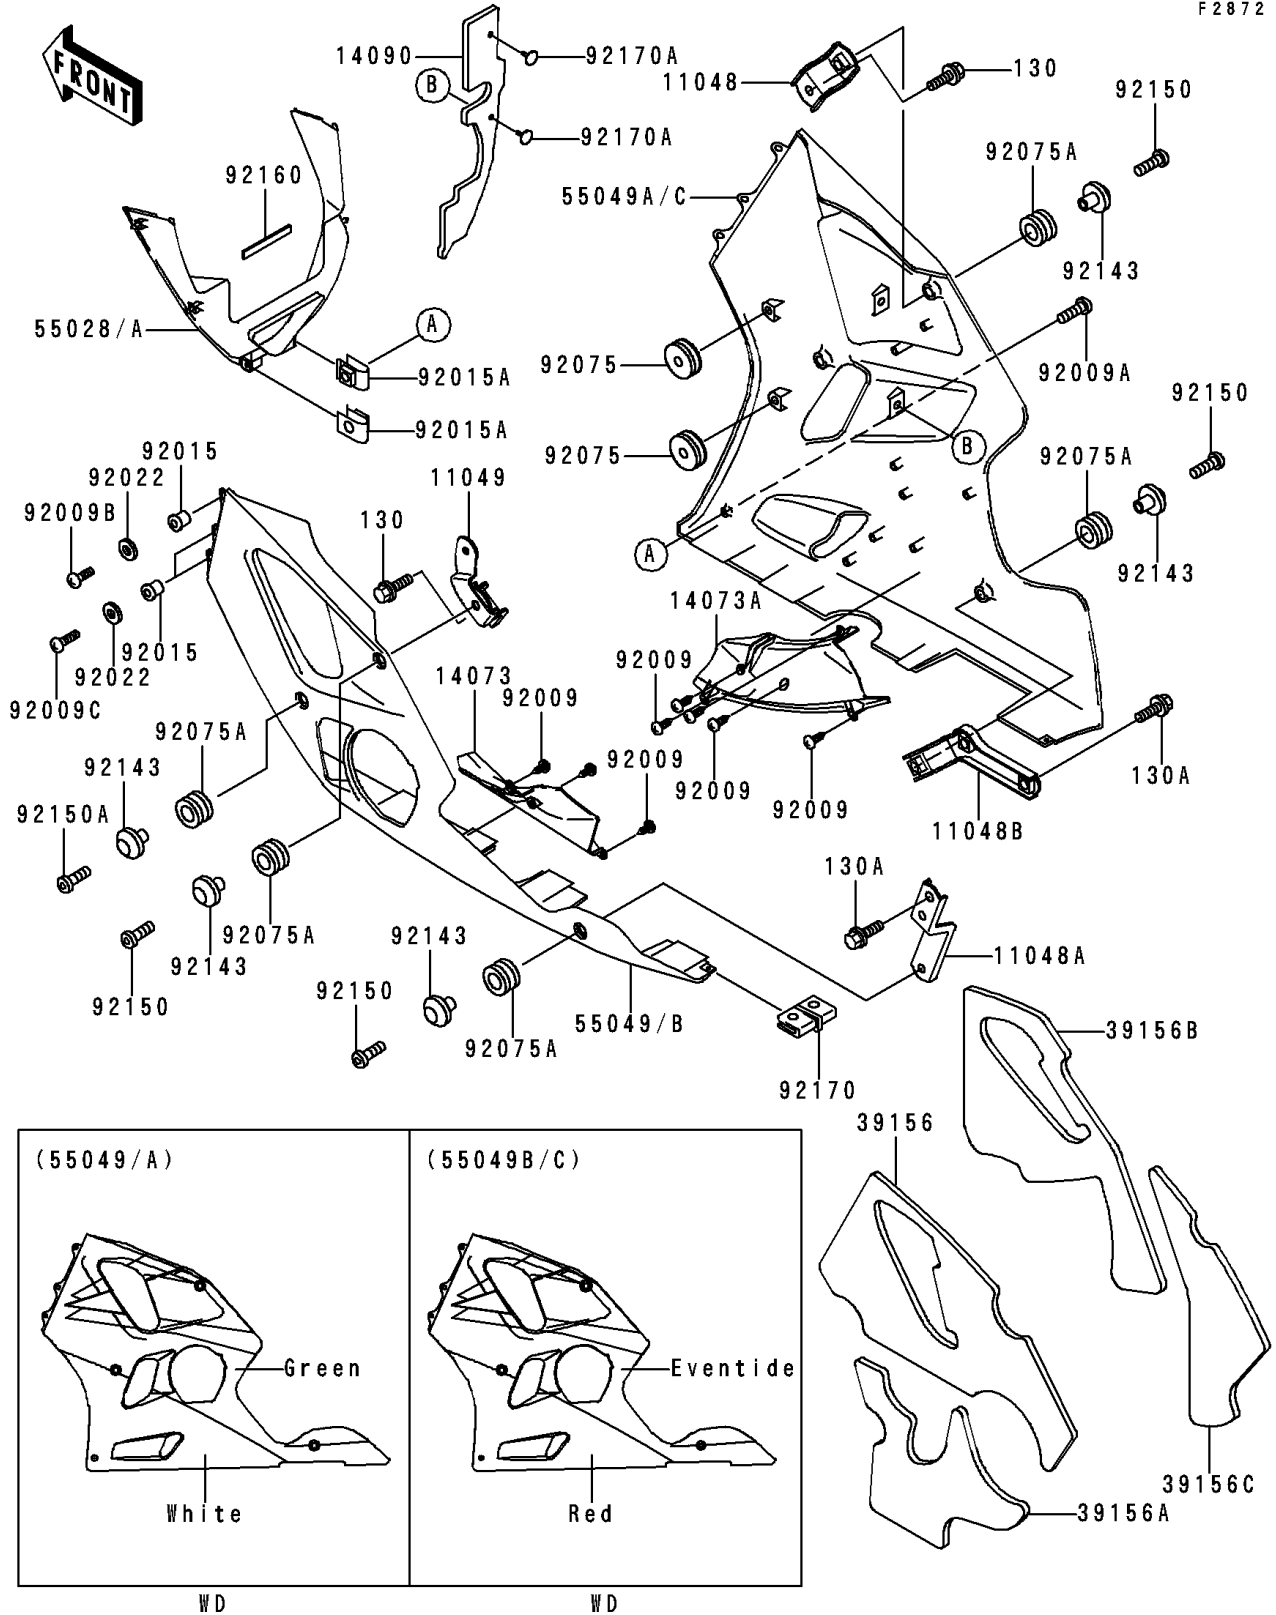

1995 Ninja® ZX™ -6R PARTS DIAGRAM

Cowling Lower(ZX600-F1)

F2872

1995 Ninja® ZX™ -6R PARTS LIST

Cowling Lowers(ZX600-F1)

ITEM NAME	PART NUMBER	QUANTITY
BRACKET,LWR COWLING,UPP (Ref # 11048)	11048-1868	1
BRACKET,LWR COWLING,LH,LWR (Ref # 11048A)	11048-1869	1
BRACKET,LWR COWLING,RH,LWR (Ref # 11048B)	11048-1870	1
BRACKET,RESERVOIR TANK (Ref # 11049)	11049-1274	1
DUCT,AIR,LH (Ref # 14073)	14073-1631	1
DUCT,AIR,RH (Ref # 14073A)	14073-1632	1
COVER,LWR COWLING,RH (Ref # 14090)	14090-1602	1
PAD,LWR COWLING,LH,UPP (Ref # 39156)	39156-1437	1
PAD,LWR COWLING,LH,LWR (Ref # 39156A)	39156-1438	1
PAD,LWR COWLING,RH,FR (Ref # 39156B)	39156-1439	1
PAD,LWR COWLING,RH,RR (Ref # 39156C)	39156-1440	1
COWLING,LWR,FR,F.RED (Ref # 55028)	55028-1333-B1	1
COWLING,LWR,FR,P.A.WHITE (Ref # 55028A)	55028-1333-R1	1
COWLING.,LWR,LH,GREEN/WHITE (Ref # 55049)	55049-5387-CK	1
COWLING.,LWR,RH,GREEN/WHITE (Ref # 55049A)	55049-5388-CK	1
COWLING.,LWR,LH,EVENTIDE/RED (Ref # 55049B)	55049-5390-5Z	1
COWLING.,LWR,RH,EVENTIDE/RED (Ref # 55049C)	55049-5391-5Z	1
SCREW,TAPPING,5X10 (Ref # 92009)	92009-1332	10
SCREW,5X16 (Ref # 92009A)	92009-1654	2
SCREW,5X20 (Ref # 92009B)	92009-1656	2
SCREW,5X25 (Ref # 92009C)	92009-1657	4
NUT,WELL,5MM (Ref # 92015)	92015-1757	6
NUT,5MM (Ref # 92015A)	92015-1798	2
WASHER,NYLON,5.3X11.5X1.5 (Ref # 92022)	92022-1521	6
BOLT-FLANGED,6X10 (Ref # 130)	130V0610	2
BOLT-FLANGED,6X14 (Ref # 130A)	130V0614	4
DAMPER (Ref # 92075)	92075-1067	4
DAMPER (Ref # 92075A)	92075-1634	6
COLLAR,BLACK (Ref # 92143)	92143-1226	6

1995 Ninja® ZX™-6R PARTS LIST

Cowling Lowers(ZX600-F1)

ITEM NAME	PART NUMBER	QUANTITY
BOLT,SOCKET,6X18 (Ref # 92150)	92150-1553	4
BOLT,SOCKET,6X30 (Ref # 92150A)	92150-1554	2
DAMPER (Ref # 92160)	92160-1632	1
CLAMP (Ref # 92170)	92170-1230	1
CLAMP (Ref # 92170A)	92170-1442	2