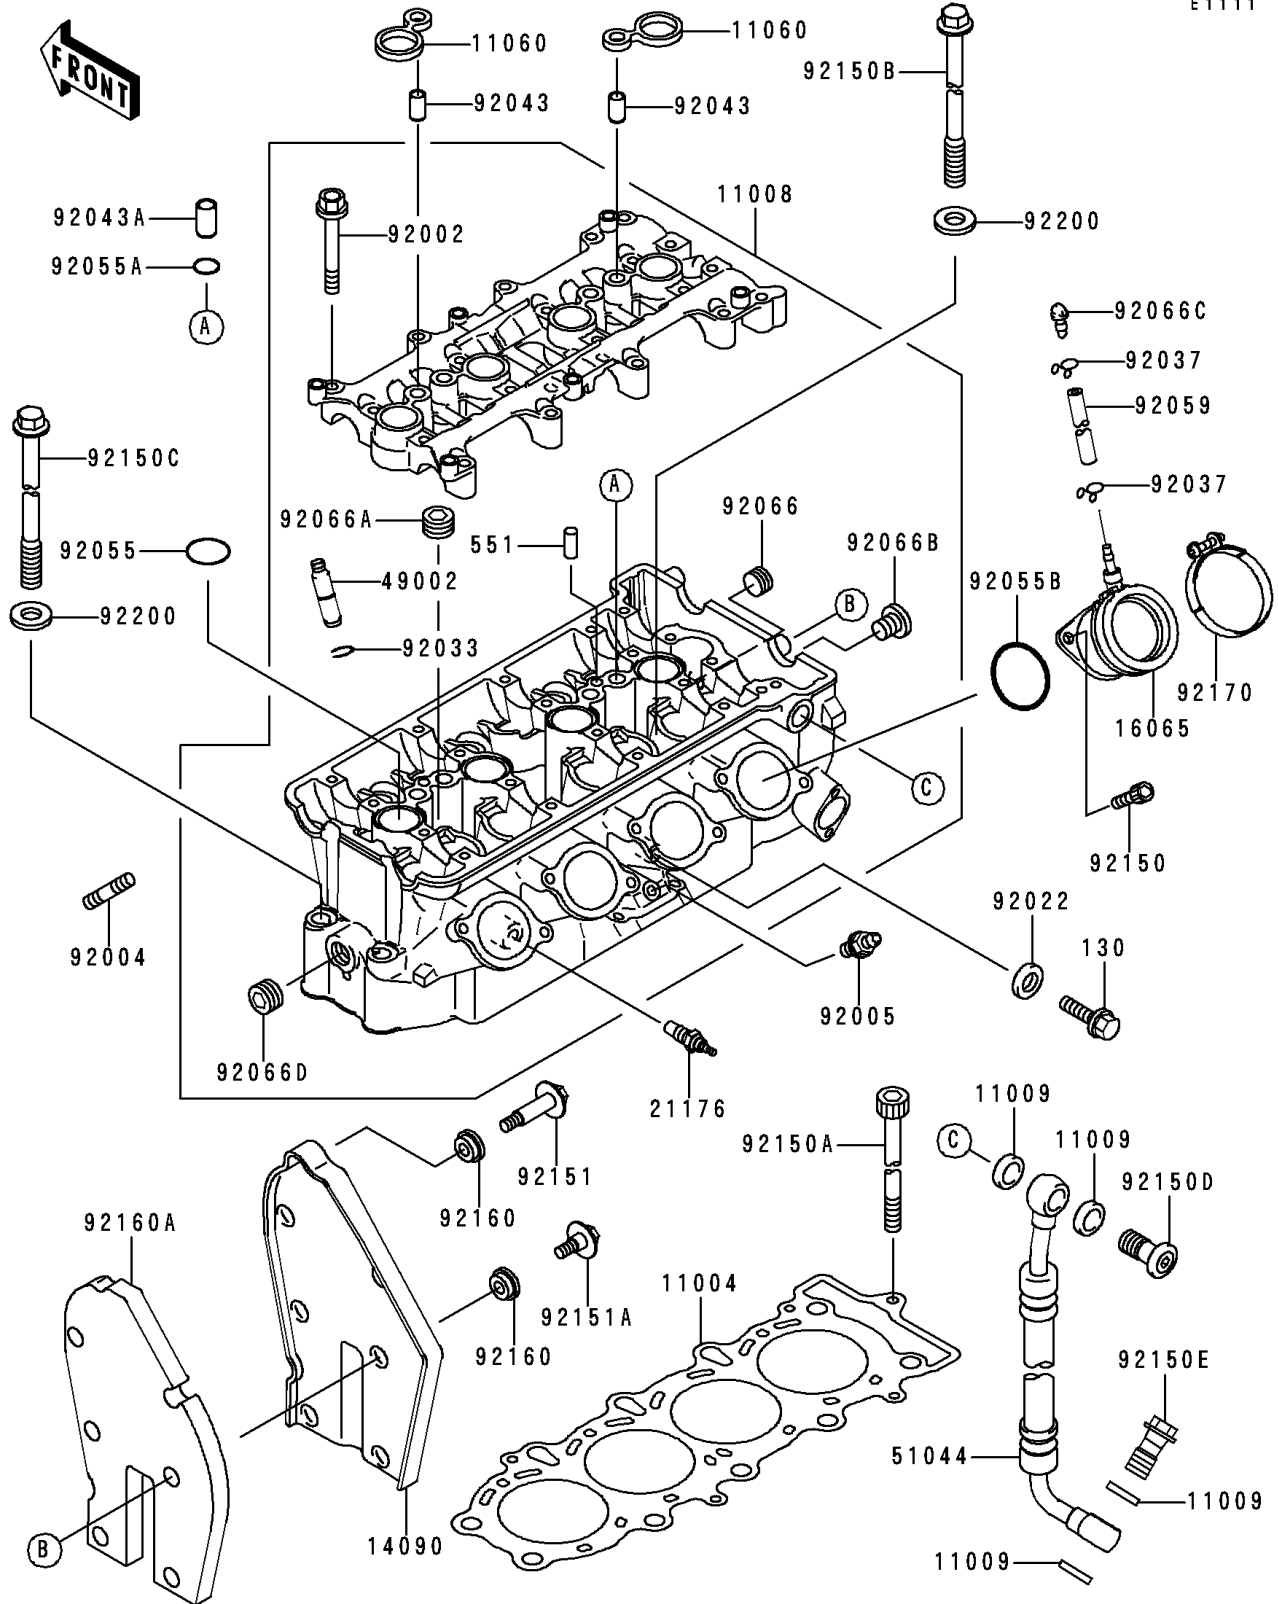

# 1998 Ninja® ZX™-6R PARTS DIAGRAM

Cylinder Head

E1111

# 1998 Ninja® ZX™-6R PARTS LIST

## Cylinder Head

ITEM NAME	PART NUMBER	QUANTITY
GASKET-HEAD (Ref # 11004)	11004-1303	1
HEAD-COMP-CYLINDER (Ref # 11008)	11008-1350	1
GASKET,14X19.5X1.4 (Ref # 11009)	11009-1461	4
GASKET,BEARING CAP (Ref # 11060)	11060-1861	4
COVER (Ref # 14090)	14090-1900	1
HOLDER-CARBURETOR (Ref # 16065)	16065-1354	4
SENSOR (Ref # 21176)	21176-1075	1
GUIDE-VALVE (Ref # 49002)	49002-1128	AR
TUBE-ASSY,OIL (Ref # 51044)	51044-1179	1
BOLT,6X40 (Ref # 92002)	92002-1756	20
STUD,8X22 (Ref # 92004)	92004-1249	8
FITTING (Ref # 92005)	92005-1273	1
WASHER,6.2X11X1 (Ref # 92022)	92022-304	1
RING-SNAP (Ref # 92033)	92033-1247	16
PIN,6.2X8X14 (Ref # 92043)	92043-1263	4
PIN,8.2X10X14 (Ref # 92043A)	92043-1264	4
RING-O,25.5X2 (Ref # 92055)	92055-1403	4
RING-O,11.5X1.5 (Ref # 92055A)	92055-1469	4
RING-O,42X1.9 (Ref # 92055B)	92055-1536	4
PLUG,OIL LINE,1/8X7 (Ref # 92066)	92066-1227	1
PLUG (Ref # 92066A)	92066-1253	4
PLUG (Ref # 92066B)	92066-1260	1
PLUG (Ref # 92066D)	92066-1420	1
BOLT,SOCKET,6X14 (Ref # 92150)	92150-1818	8
BOLT,SOCKET,6X92 (Ref # 92150A)	92150-1928	1
BOLT,L=148 (Ref # 92150B)	92150-1934	8
BOLT,L=140 (Ref # 92150C)	92150-1935	2
BOLT (Ref # 92150D)	92150-1944	1
BOLT (Ref # 92150E)	92150-1945	1

## Cylinder Head

ITEM NAME	PART NUMBER	QUANTITY
BOLT,L=34 (Ref # 92151)	92151-1298	1
BOLT,L=17 (Ref # 92151A)	92151-1299	6
DAMPER (Ref # 92160)	92160-1681	7
BOLT-FLANGED (Ref # 130)	130Y0610	1
PIN-DOWEL,6X12 (Ref # 551)	551A0612	2
DAMPER (Ref # 92160A)	92160-1894	1
CLAMP (Ref # 92170)	92170-1908	4
WASHER,10.5X19X2.3 (Ref # 92200)	92200-1042	10
CLAMP (Ref # 92037)	92037-1712	2
CLAMP (Ref # 92037)	92037-1712	4
TUBE,4X9X100 (Ref # 92059)	92059-1058	1
TUBE,4X9X100 (Ref # 92059)	92059-1058	2
PLUG (Ref # 92066C)	92066-1347	1
PLUG (Ref # 92066C)	92066-1347	2