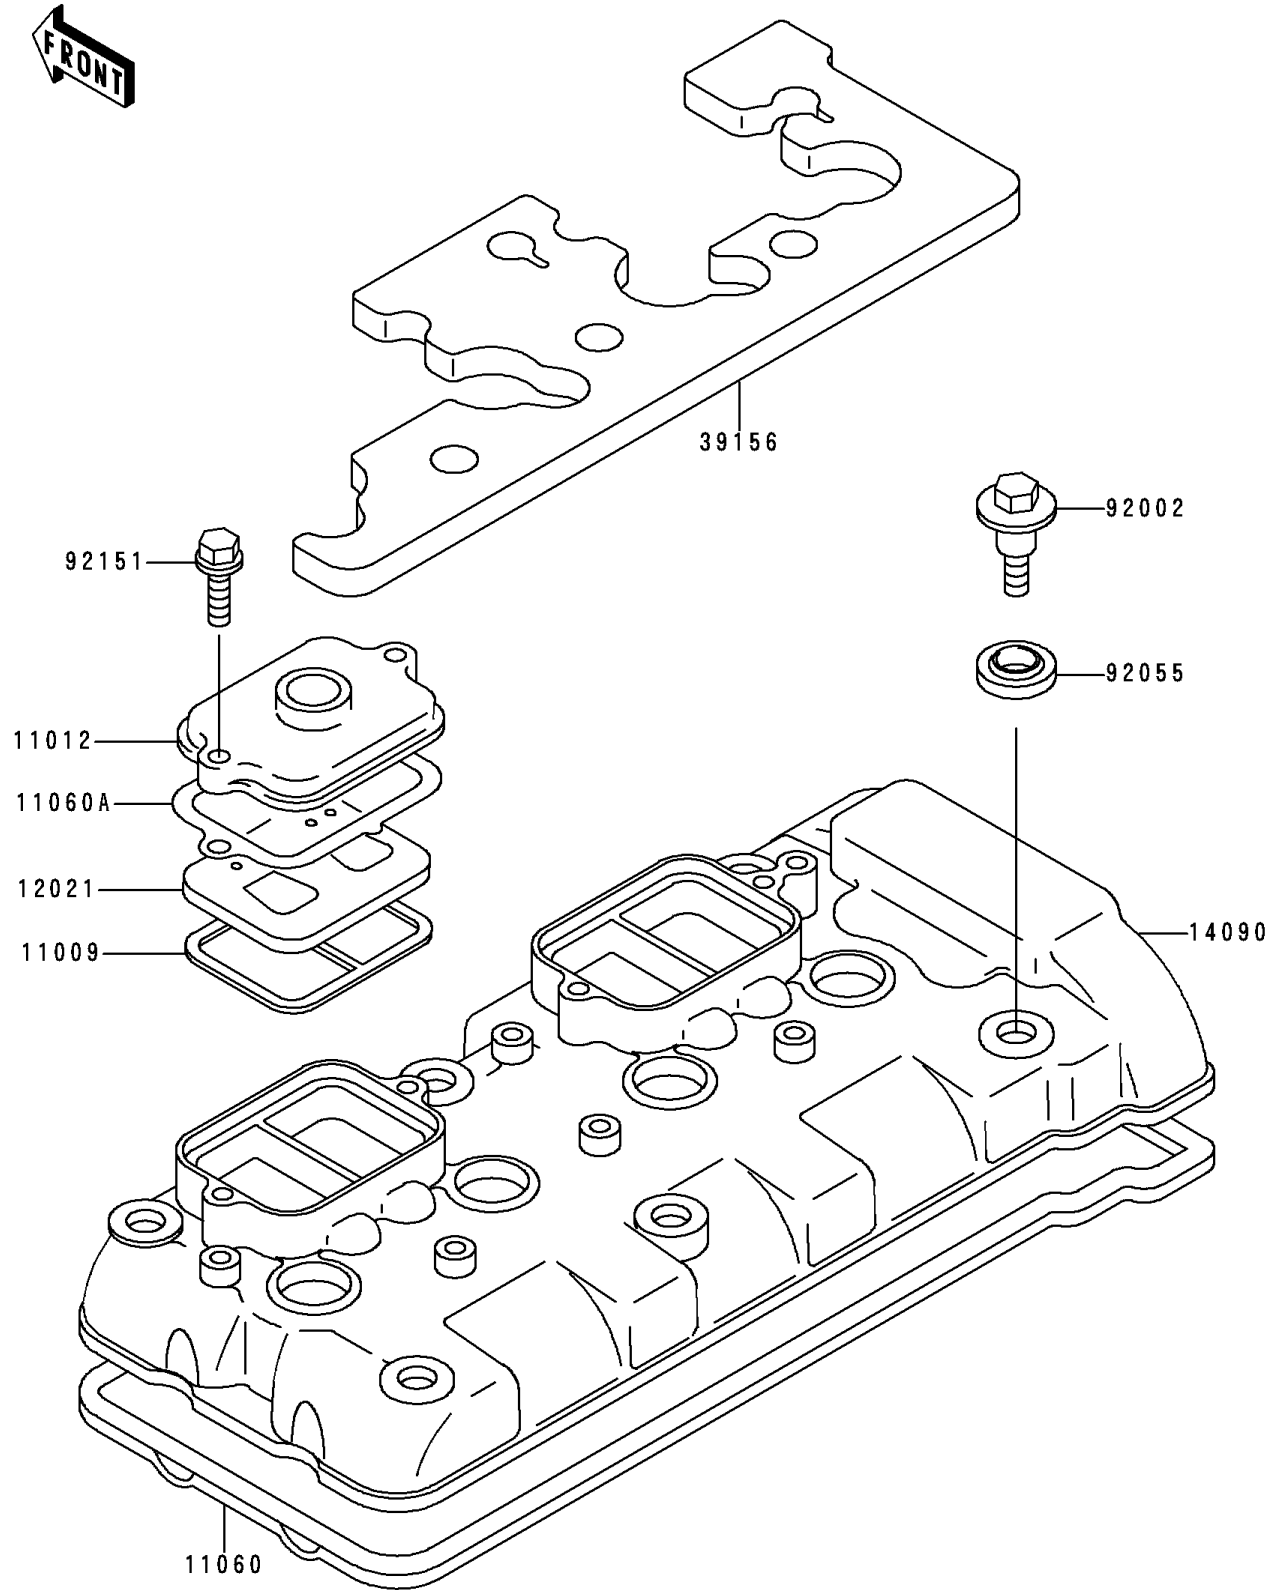

1998 Ninja[®] ZX[™]-6R PARTS DIAGRAM

Cylinder Head Cover

E1112

1998 Ninja® ZX™-6R PARTS LIST

Cylinder Head Cover

ITEM NAME	PART NUMBER	QUANTITY
GASKET, REED VALVE (Ref # 11009)	11009-1857	2
CAP, REED VALVE (Ref # 11012)	11012-1758	2
GASKET, HEAD COVER (Ref # 11060)	11060-1667	1
GASKET, REED VALVE CAP (Ref # 11060A)	11060-1870	2
VALVE-ASSY-REED (Ref # 12021)	12021-1053	2
COVER, HEAD (Ref # 14090)	14090-1899	1
PAD (Ref # 39156)	39156-1455	1
BOLT, L=20.5 (Ref # 92002)	92002-1327	6
RING-O, HEAD COVER BOLT (Ref # 92055)	92055-1352	6
BOLT, 6X20 (Ref # 92151)	92151-1407	4