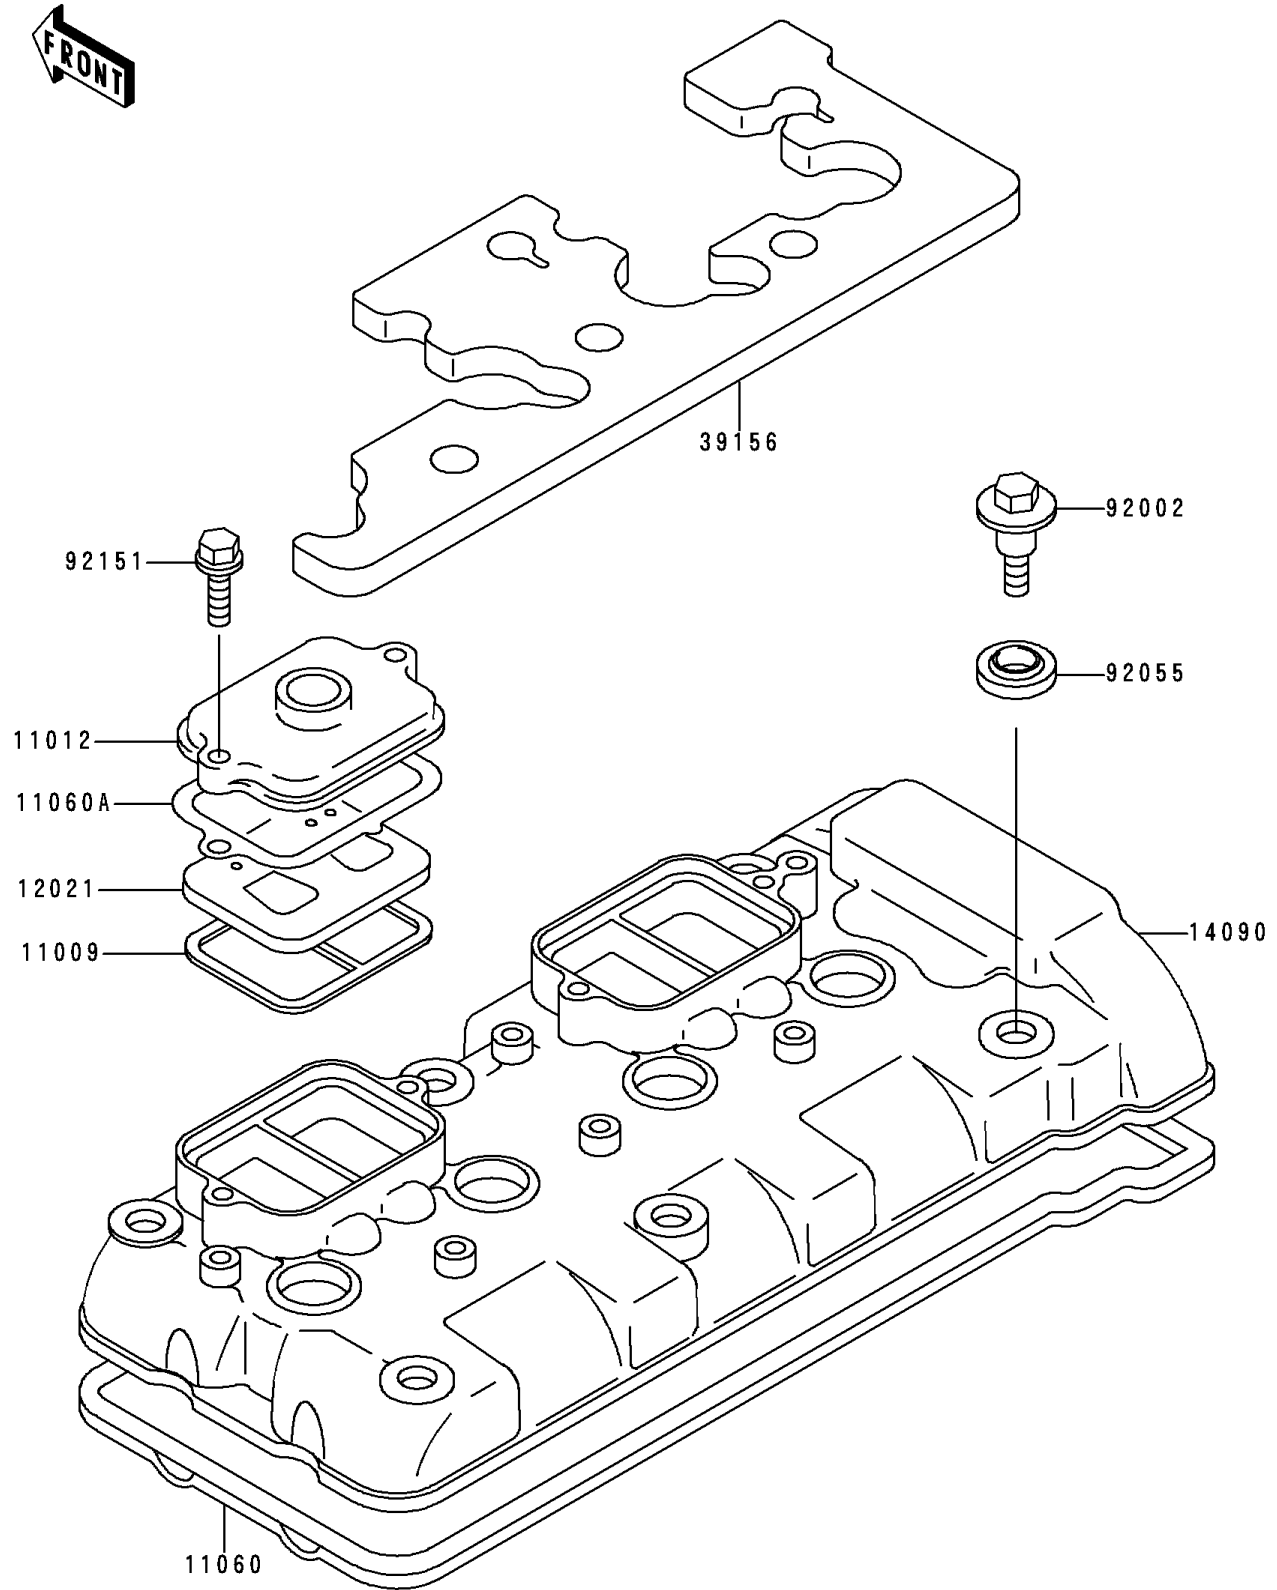

1999 Ninja® ZX™-6R PARTS DIAGRAM

Cylinder Head Cover

E1112

1999 Ninja® ZX™-6R PARTS LIST

Cylinder Head Cover

ITEM NAME	PART NUMBER	QUANTITY
GASKET, REED VALVE (Ref # 11009)	11009-1857	2
CAP, REED VALVE (Ref # 11012)	11012-1758	2
GASKET, HEAD COVER (Ref # 11060)	11060-1667	1
GASKET, REED VALVE CAP (Ref # 11060A)	11060-1870	2
VALVE-ASSY-REED (Ref # 12021)	12021-1053	2
COVER, HEAD (Ref # 14090)	14090-1899	1
PAD (Ref # 39156)	39156-1455	1
BOLT, L=20.5 (Ref # 92002)	92002-1327	6
RING-O, HEAD COVER BOLT (Ref # 92055)	92055-1352	6
BOLT, 6X20 (Ref # 92151)	92151-1407	4