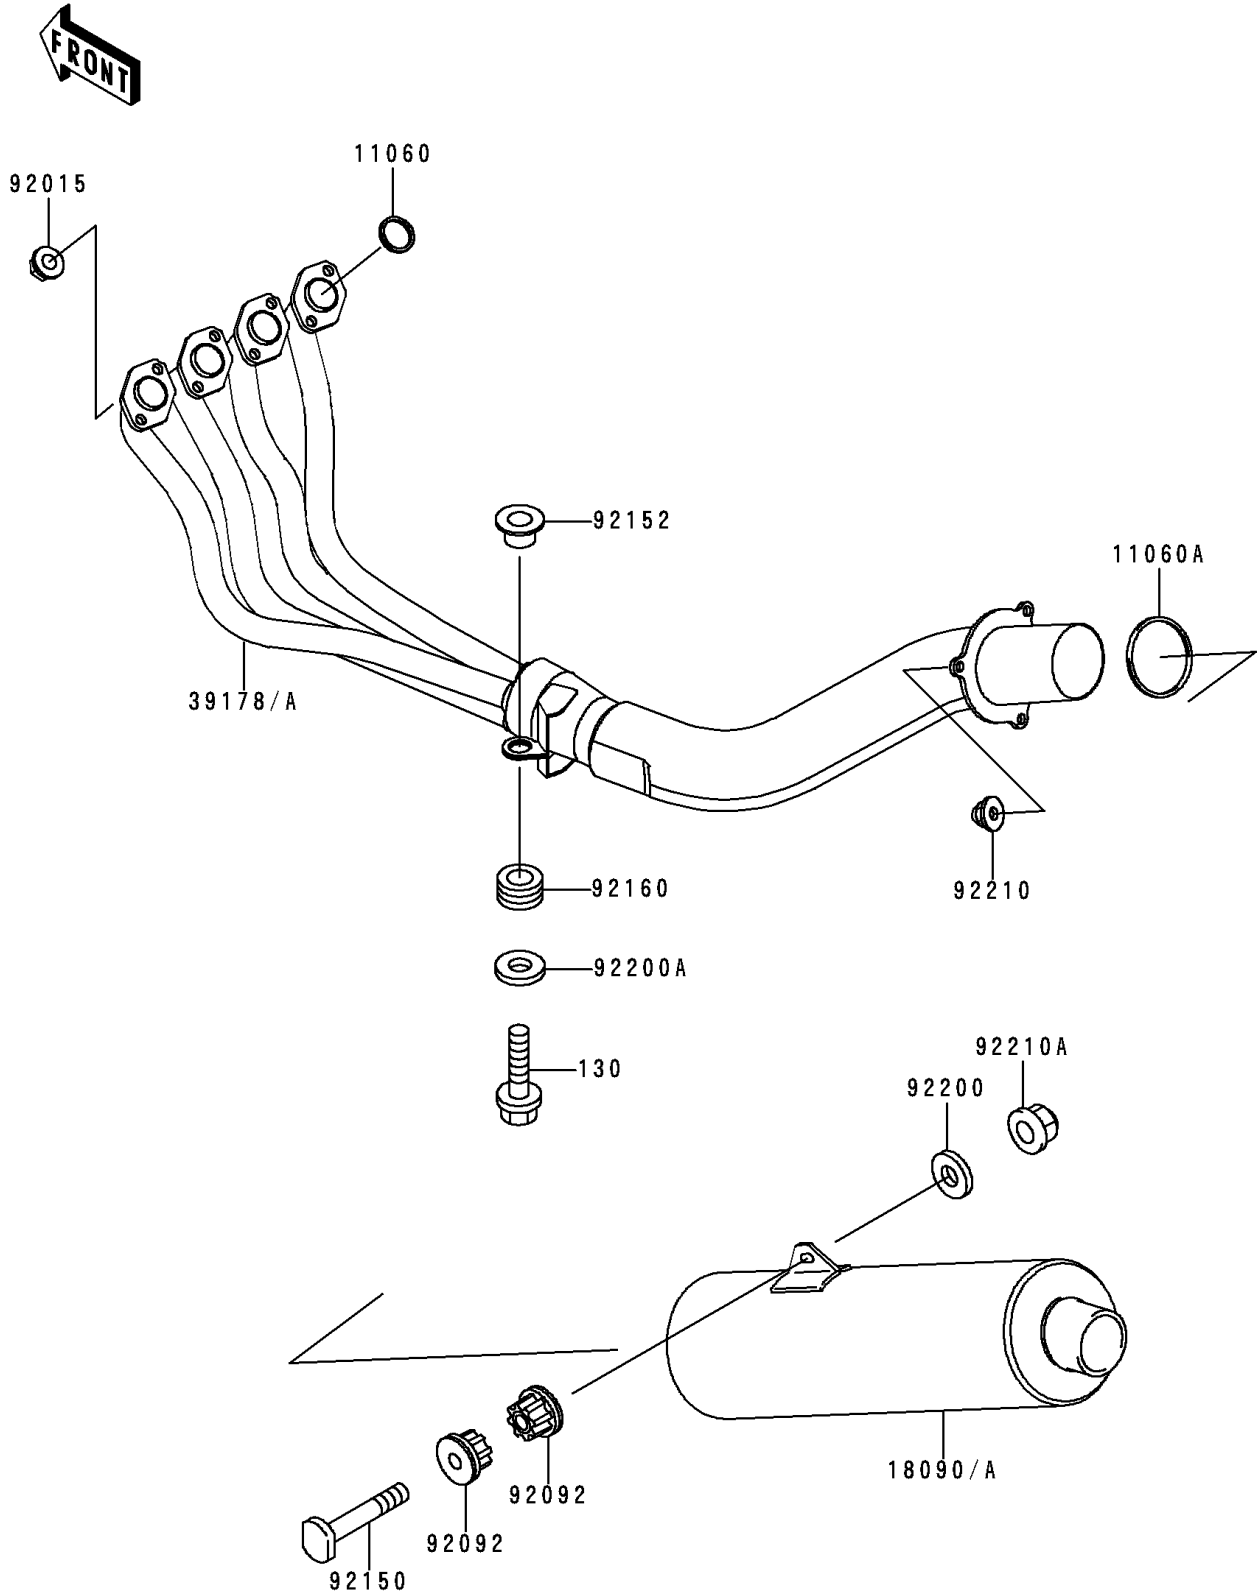

# 1999 Ninja® ZX™-6R PARTS DIAGRAM

Muffler(s)

E1140

## 1999 Ninja® ZX™-6R PARTS LIST

### Muffler(s)

ITEM NAME	PART NUMBER	QUANTITY
BOLT-FLANGED (Ref # 130)	130Z0835	1
GASKET,EXHAUST PIPE (Ref # 11060)	11060-1203	4
GASKET,MUFFLER CONNECTING (Ref # 11060A)	11060-1813	1
NUT,8MM (Ref # 92015)	92015-1402	8
BUSHING-RUBBER,MUFFLER (Ref # 92092)	92092-1013	2
BOLT,10X55 (Ref # 92150)	92150-1792	1
COLLAR (Ref # 92152)	92152-1059	1
DAMPER,MUFFLER (Ref # 92160)	92160-1543	1
WASHER,10.5X25X2.0 (Ref # 92200)	92200-1377	1
WASHER,8.5X28X3.2 (Ref # 92200A)	92200-1392	1
NUT,CAP,8MM (Ref # 92210)	92210-1120	3
NUT,CAP,10MM (Ref # 92210A)	92210-1121	1
BODY-COMP-MUFFLER (Ref # 18090)	18090-1666	1
BODY-COMP-MUFFLER (Ref # 18090A)	18090-1668	1
MANIFOLD-COMP-EXHAUST (Ref # 39178)	39178-1263	1
MANIFOLD-COMP-EXHAUST (Ref # 39178A)	39178-1264	1