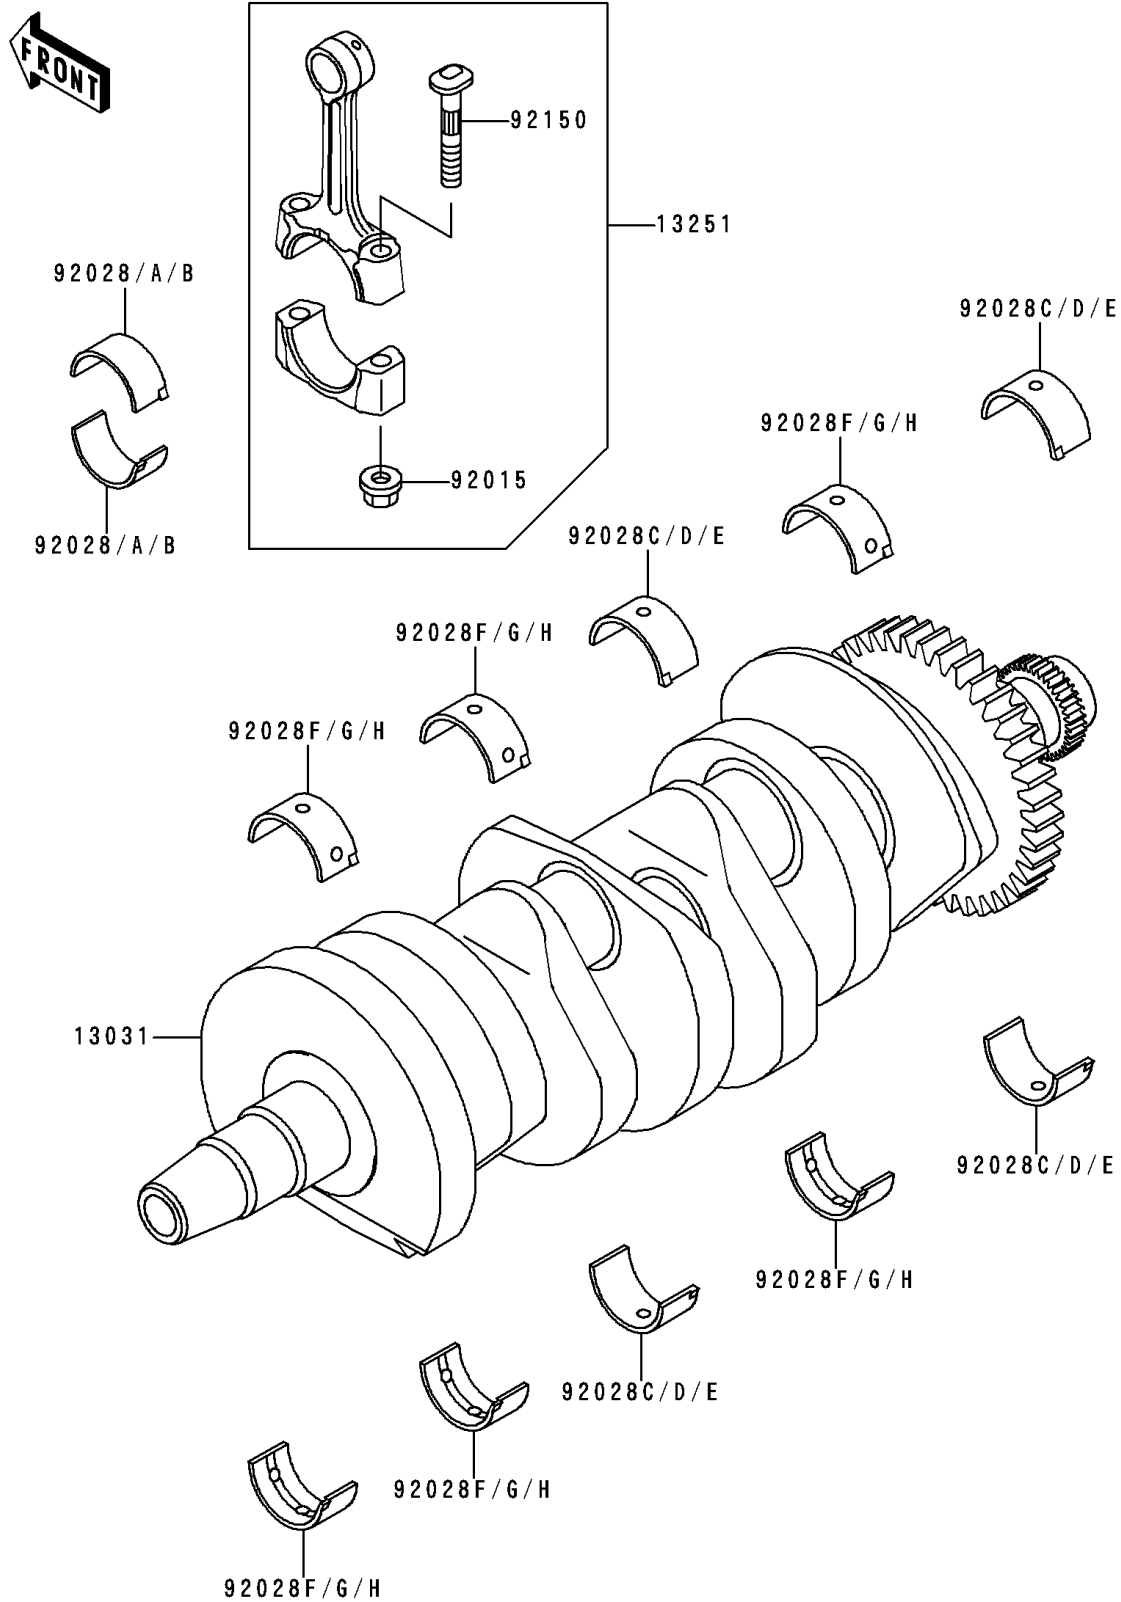

1998 Ninja® ZX™-6R PARTS DIAGRAM

Crankshaft

E1321

1998 Ninja® ZX™-6R PARTS LIST

Crankshaft

ITEM NAME	PART NUMBER	QUANTITY
CRANKSHAFT-COMP (Ref # 13031)	13031-1437	1
ROD-ASSY-CONNECTING,J (Ref # 13251)	13251-1120-JJ	4
NUT,CONNECTING ROD,7MM (Ref # 92015)	92015-1527	8
BUSHING,CONNECTING ROD,BLACK (Ref # 92028)	92028-1878	AR
BUSHING,CONNECTING ROD,BROWN (Ref # 92028A)	92028-1879	8
BUSHING,CONNECTING ROD,PINK (Ref # 92028B)	92028-1880	AR
BUSHING,CRANKSHAFT,BLUE (Ref # 92028C)	92028-1881	4
BUSHING,CRANKSHAFT,BLACK (Ref # 92028D)	92028-1882	AR
BUSHING,CRANKSHAFT,BROWN (Ref # 92028E)	92028-1883	AR
BUSHING,CRANKSHAFT,BLUE (Ref # 92028F)	92028-1884	6
BUSHING,CRANKSHAFT,BLACK (Ref # 92028G)	92028-1885	AR
BUSHING,CRANKSHAFT,BROWN (Ref # 92028H)	92028-1886	AR
BOLT,CONNECTING ROD,7MM (Ref # 92150)	92150-1683	8