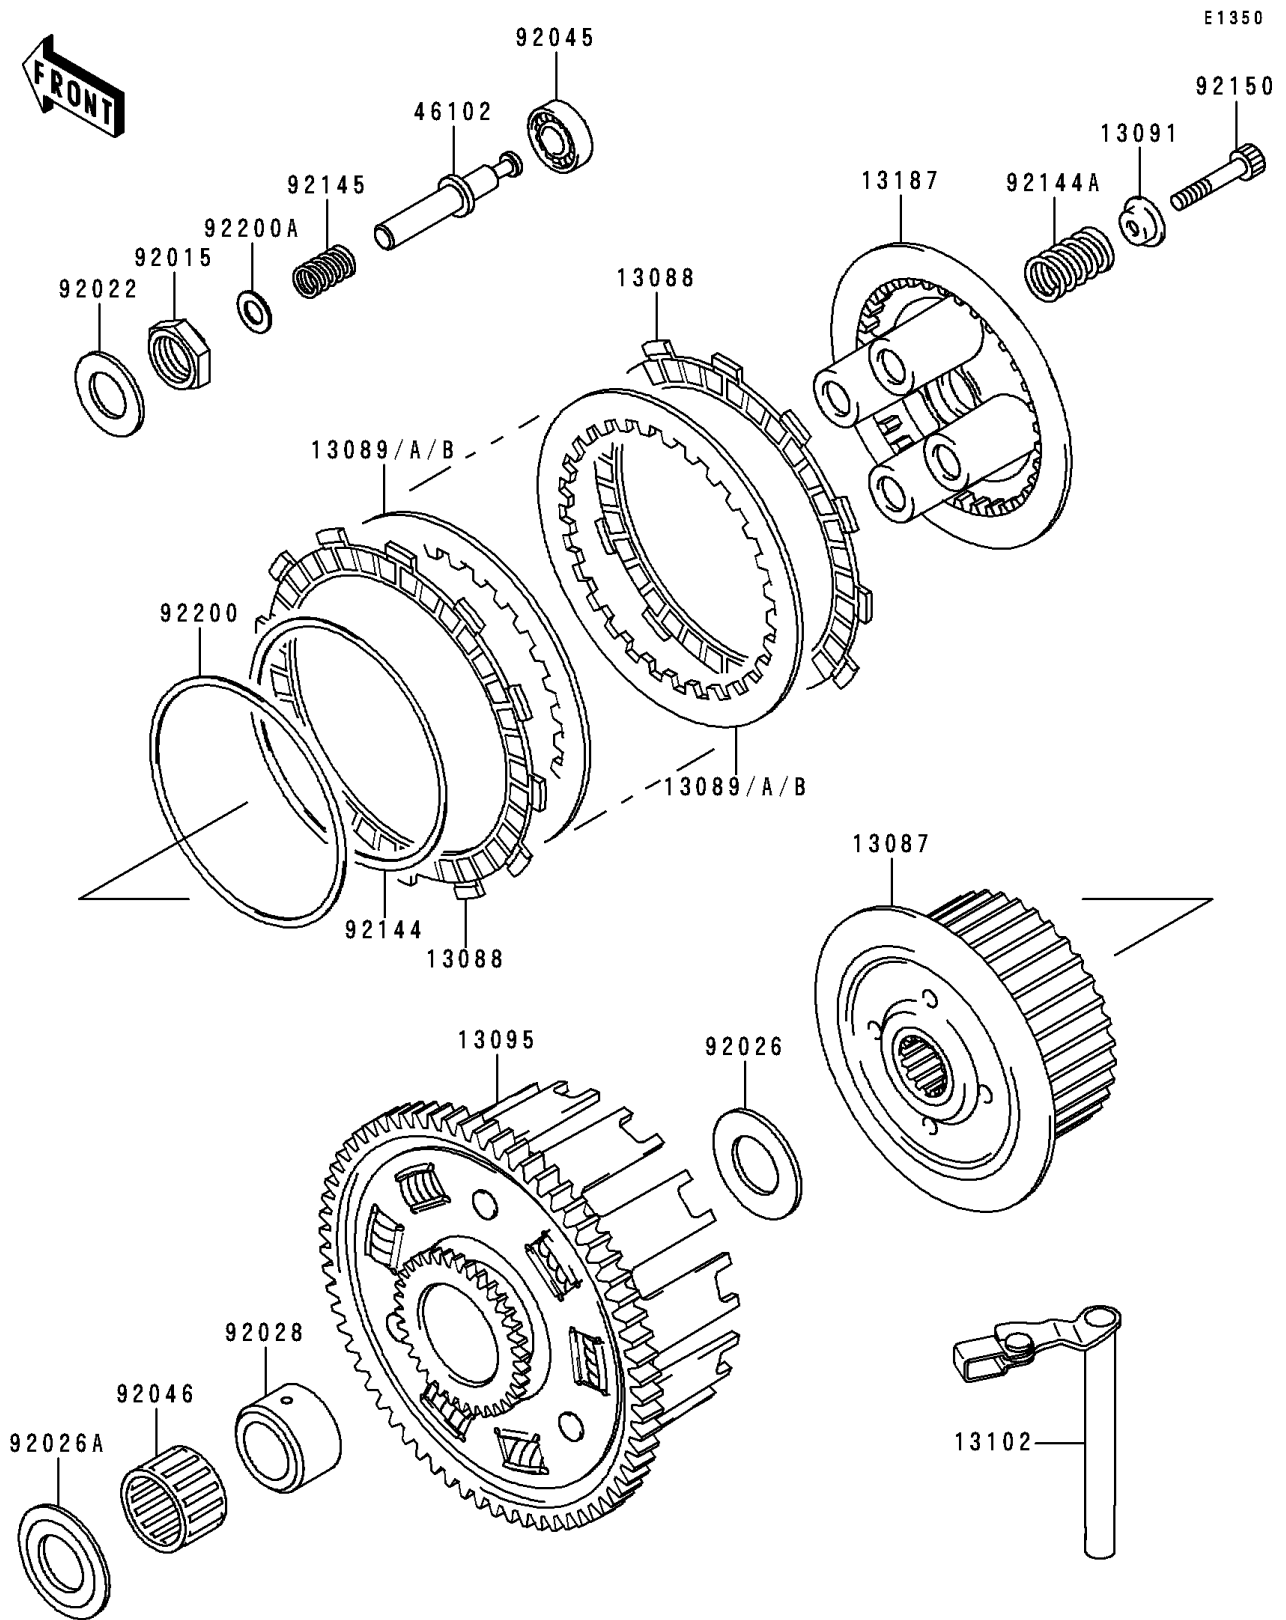

1999 Ninja® ZX™-6R PARTS DIAGRAM

Clutch

1999 Ninja® ZX™-6R PARTS LIST

Clutch

ITEM NAME	PART NUMBER	QUANTITY
HUB-CLUTCH (Ref # 13087)	13087-1159	1
PLATE-FRICTION (Ref # 13088)	13088-1124	9
PLATE-CLUTCH,T=2.0 (Ref # 13089)	13089-1073	AR
PLATE-CLUTCH,T=2.3 (Ref # 13089A)	13089-1084	8
PLATE-CLUTCH,T=2.6 (Ref # 13089B)	13089-1115	AR
HOLDER,CLUTCH SPRING (Ref # 13091)	13091-1041	4
HOUSING-COMP-CLUTCH (Ref # 13095)	13095-1362	1
RELEASE-COMP-CLUTCH (Ref # 13102)	13102-1125	1
PLATE-CLUTCH OPERATING (Ref # 13187)	13187-1079	1
ROD,CLUTCH (Ref # 46102)	46102-1415	1
NUT,20MM (Ref # 92015)	92015-1555	1
WASHER (Ref # 92022)	92022-1868	1
SPACER,25.5X47X2.5 (Ref # 92026)	92026-022	1
SPACER (Ref # 92026A)	92026-1356	1
BUSHING (Ref # 92028)	92028-1741	1
BEARING-BALL,6001C3ML01 (Ref # 92045)	92045-1235	1
BEARING-NEEDLE (Ref # 92046)	92046-1263	1
SPRING,FRICTION PLATE (Ref # 92144)	92144-1854	1
SPRING,CLUTCH OPERATING (Ref # 92144A)	92144-1881	4
SPRING,ROD (Ref # 92145)	92145-1159	1
BOLT,CLUTCH OPERATING (Ref # 92150)	92150-1855	4
WASHER,FRICTION PLATE (Ref # 92200)	92200-1260	1
WASHER,11.2X18X0.5 (Ref # 92200A)	92200-1423	1