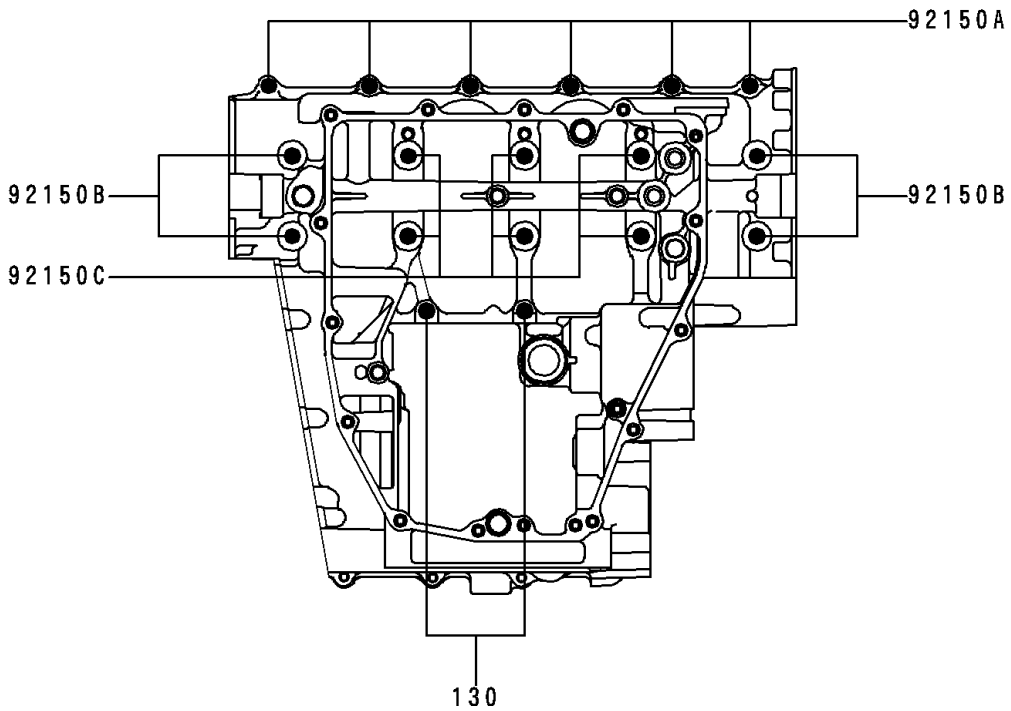

1998 Ninja[®] ZX[™]-6R PARTS DIAGRAM

Crankcase Bolt Pattern

E1412

Upper Case

Lower Case

1998 Ninja® ZX™-6R PARTS LIST

Crankcase Bolt Pattern

ITEM NAME	PART NUMBER	QUANTITY
BOLT-FLANGED (Ref # 130)	130P0675	2
BOLT,6X95 (Ref # 92002)	92002-1078	2
BOLT,6X50 (Ref # 92002A)	92002-1079	1
BOLT,6X65 (Ref # 92002B)	92002-1140	2
BOLT,6X85 (Ref # 92002C)	92002-1306	1
BOLT,7X70 (Ref # 92150)	92150-1250	2
BOLT,6X38 (Ref # 92150A)	92150-1301	6
BOLT,8X99 (Ref # 92150B)	92150-1856	4
BOLT,8X76 (Ref # 92150C)	92150-1857	6
BOLT,6X35 (Ref # 92150D)	92150-1862	3