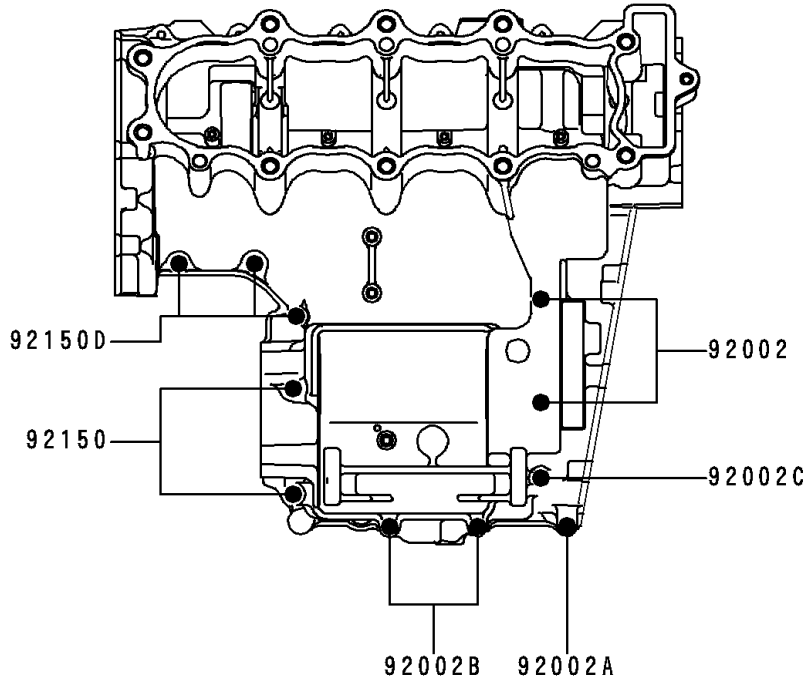

1998 Ninja[®] ZX[™]-6R PARTS DIAGRAM

Crankcase Bolt Pattern

E1412

Upper Case

Lower Case

1998 Ninja® ZX™-6R PARTS LIST

Crankcase Bolt Pattern

ITEM NAME	PART NUMBER	QUANTITY
BOLT-FLANGED (Ref # 130)	130P0675	2
BOLT,6X95 (Ref # 92002)	92002-1078	2
BOLT,6X50 (Ref # 92002A)	92002-1079	1
BOLT,6X65 (Ref # 92002B)	92002-1140	2
BOLT,6X85 (Ref # 92002C)	92002-1306	1
BOLT,7X70 (Ref # 92150)	92150-1250	2
BOLT,6X38 (Ref # 92150A)	92150-1301	6
BOLT,8X99 (Ref # 92150B)	92150-1856	4
BOLT,8X76 (Ref # 92150C)	92150-1857	6
BOLT,6X35 (Ref # 92150D)	92150-1862	3