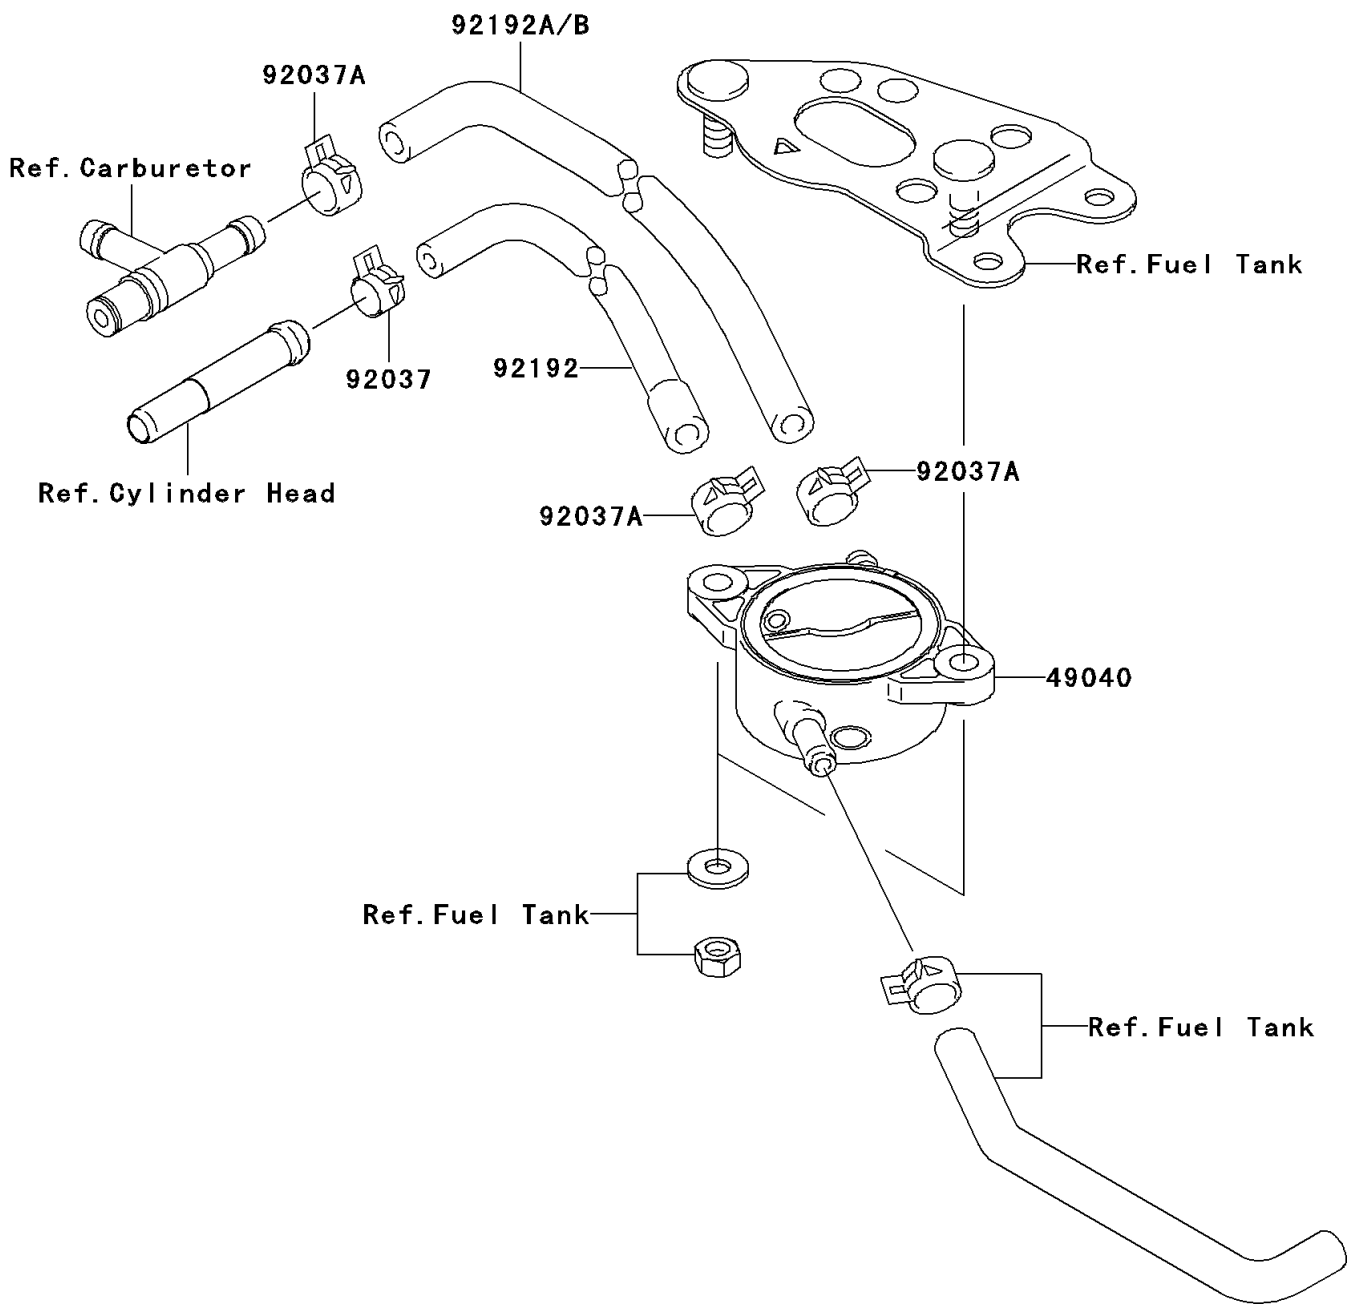

2006 Brute Force 650 4x4i PARTS DIAGRAM

Fuel Pump

E1520

2006 Brute Force 650 4x4i PARTS LIST

Fuel Pump

ITEM NAME	PART NUMBER	QUANTITY
PUMP-FUEL (Ref # 49040)	49040-0005	1
CLAMP,TUBE (Ref # 92037)	92037-1461	1
CLAMP,TUBE (Ref # 92037A)	92037-1505	3
TUBE,L=510,BLUE STRIPE (Ref # 92192)	92192-0060	1
TUBE,5.8X10.8X580 (Ref # 92192A)	92192-0182	1