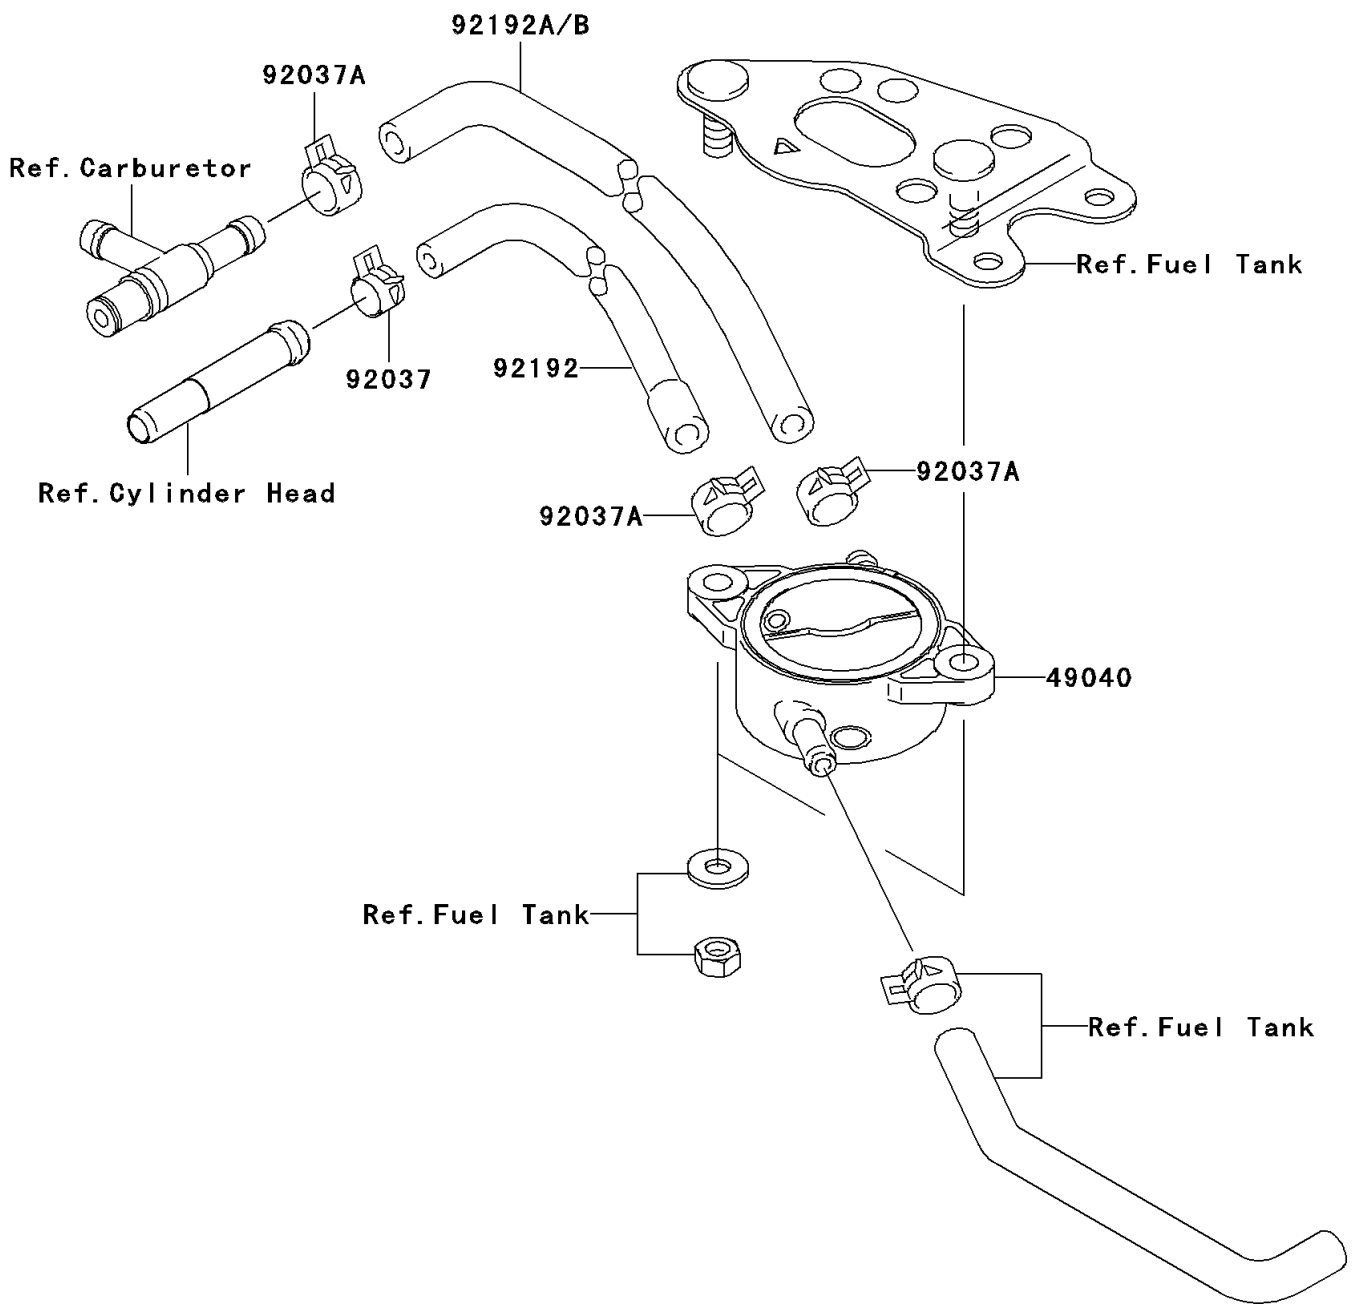

2009 Brute Force[®] 650 4x4i PARTS DIAGRAM

Fuel Pump

E1520

2009 Brute Force® 650 4x4i PARTS LIST

Fuel Pump

ITEM NAME	PART NUMBER	QUANTITY
PUMP-FUEL (Ref # 49040)	49040-0005	1
CLAMP,TUBE (Ref # 92037)	92037-1461	1
CLAMP,TUBE (Ref # 92037A)	92037-1505	3
TUBE,L=510,BLUE STRIPE (Ref # 92192)	92192-0060	1
TUBE,5.8X10.8X580/30 (Ref # 92192B)	92192-0502	1