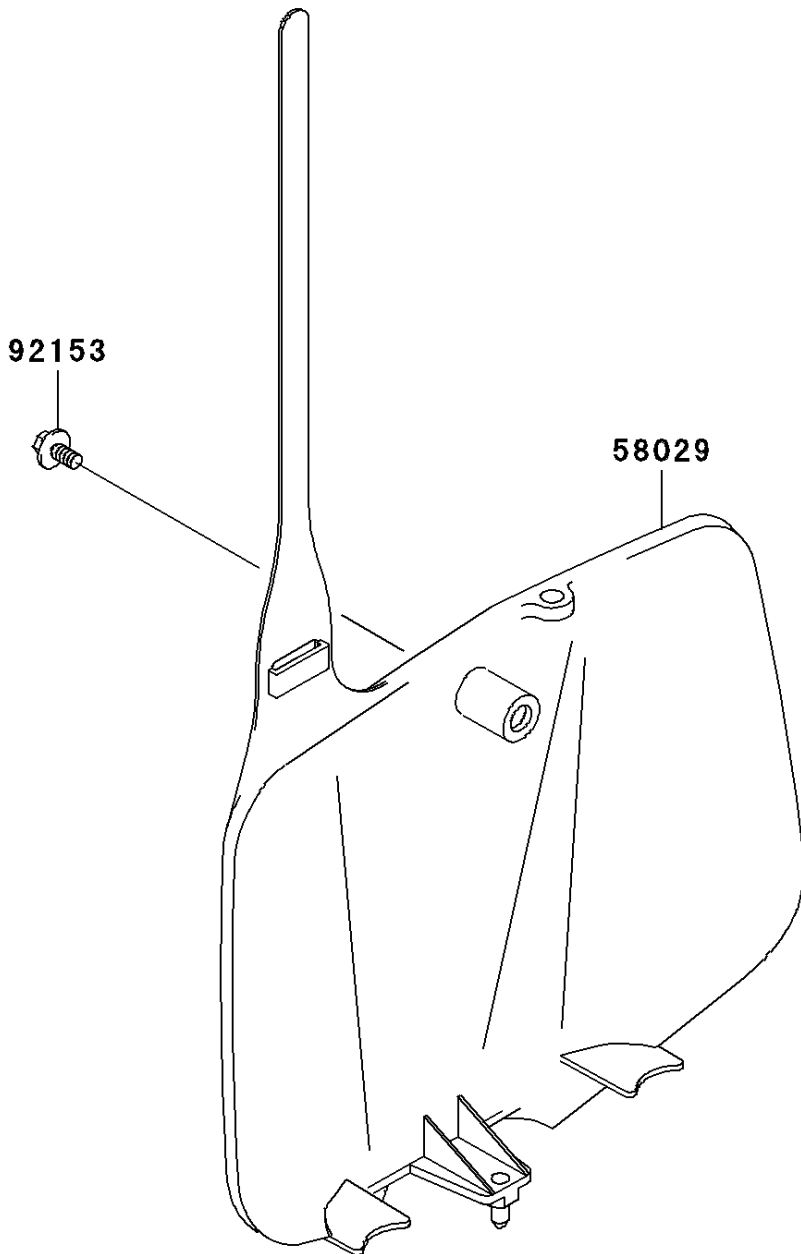

2007 KX65 PARTS DIAGRAM

Accessory

F2910

2007 KX65 PARTS LIST

Accessory

| ITEM NAME | PART NUMBER | QUANTITY |
|------------------------------------|----------------|----------|
| PLATE-NUMBER,S.WHITE (Ref # 58029) | 58029-1087-266 | 1 |
| BOLT,FLANGED,6X14 (Ref # 92153) | 92153-0936 | 1 |