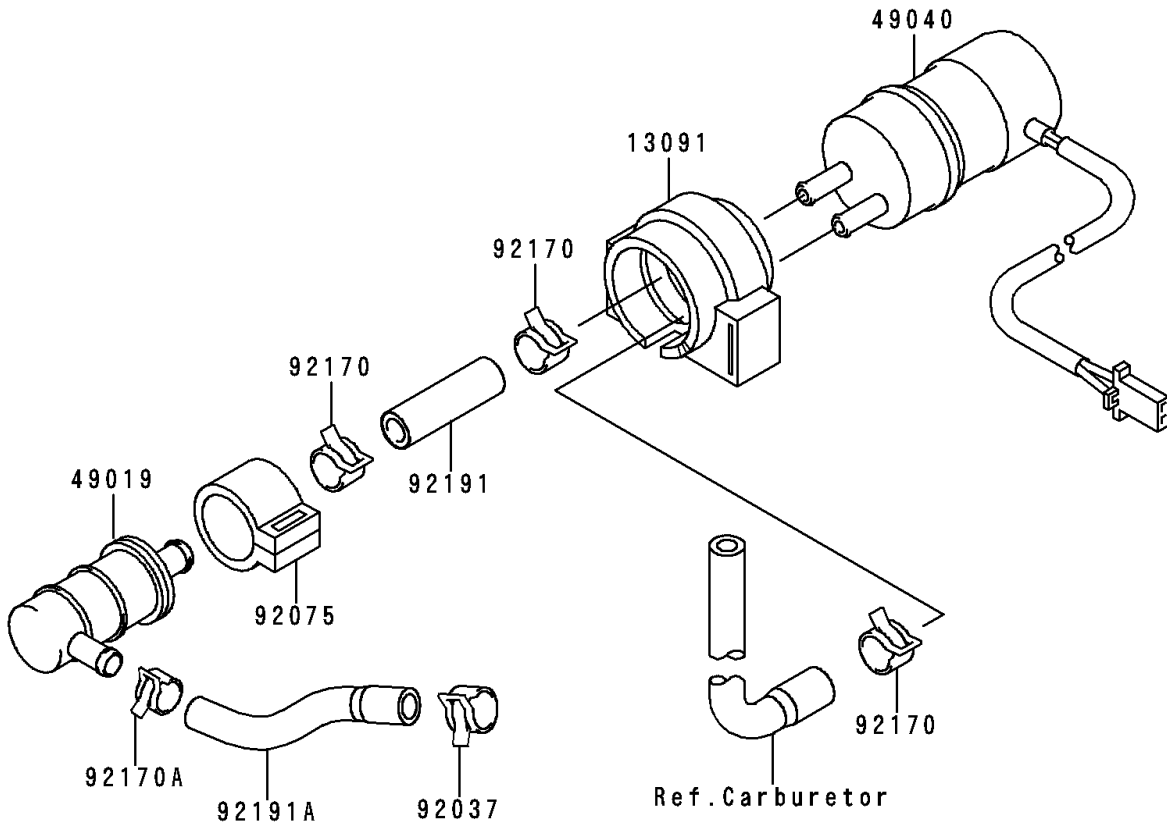

1998 Ninja® ZX™-6R PARTS DIAGRAM

Fuel Pump

E1520

1998 Ninja® ZX™-6R PARTS LIST

Fuel Pump

ITEM NAME	PART NUMBER	QUANTITY
HOLDER (Ref # 13091)	13091-1512	1
RELAY-ASSY (Ref # 27002)	27002-1065	1
FILTER-FUEL (Ref # 49019)	49019-1081	1
PUMP-FUEL (Ref # 49040)	49040-1061	1
CLAMP (Ref # 92037)	92037-2082	1
DAMPER,FUEL FILTER (Ref # 92075)	92075-1853	1
CLAMP (Ref # 92170)	92170-1118	3
CLAMP (Ref # 92170A)	92170-1492	1
TUBE,PUMP-FILTER (Ref # 92191)	92191-1174	1
TUBE,TAP-FILTER (Ref # 92191A)	92191-1229	1