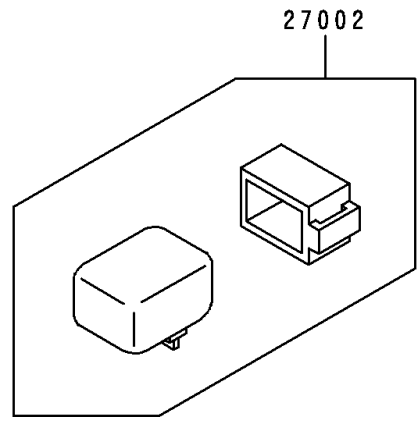

1998 Ninja® ZX™-6R PARTS DIAGRAM

Fuel Pump

E1520

1998 Ninja® ZX™-6R PARTS LIST

Fuel Pump

ITEM NAME	PART NUMBER	QUANTITY
HOLDER (Ref # 13091)	13091-1512	1
RELAY-ASSY (Ref # 27002)	27002-1065	1
FILTER-FUEL (Ref # 49019)	49019-1081	1
PUMP-FUEL (Ref # 49040)	49040-1061	1
CLAMP (Ref # 92037)	92037-2082	1
DAMPER,FUEL FILTER (Ref # 92075)	92075-1853	1
CLAMP (Ref # 92170)	92170-1118	3
CLAMP (Ref # 92170A)	92170-1492	1
TUBE,PUMP-FILTER (Ref # 92191)	92191-1174	1
TUBE,TAP-FILTER (Ref # 92191A)	92191-1229	1