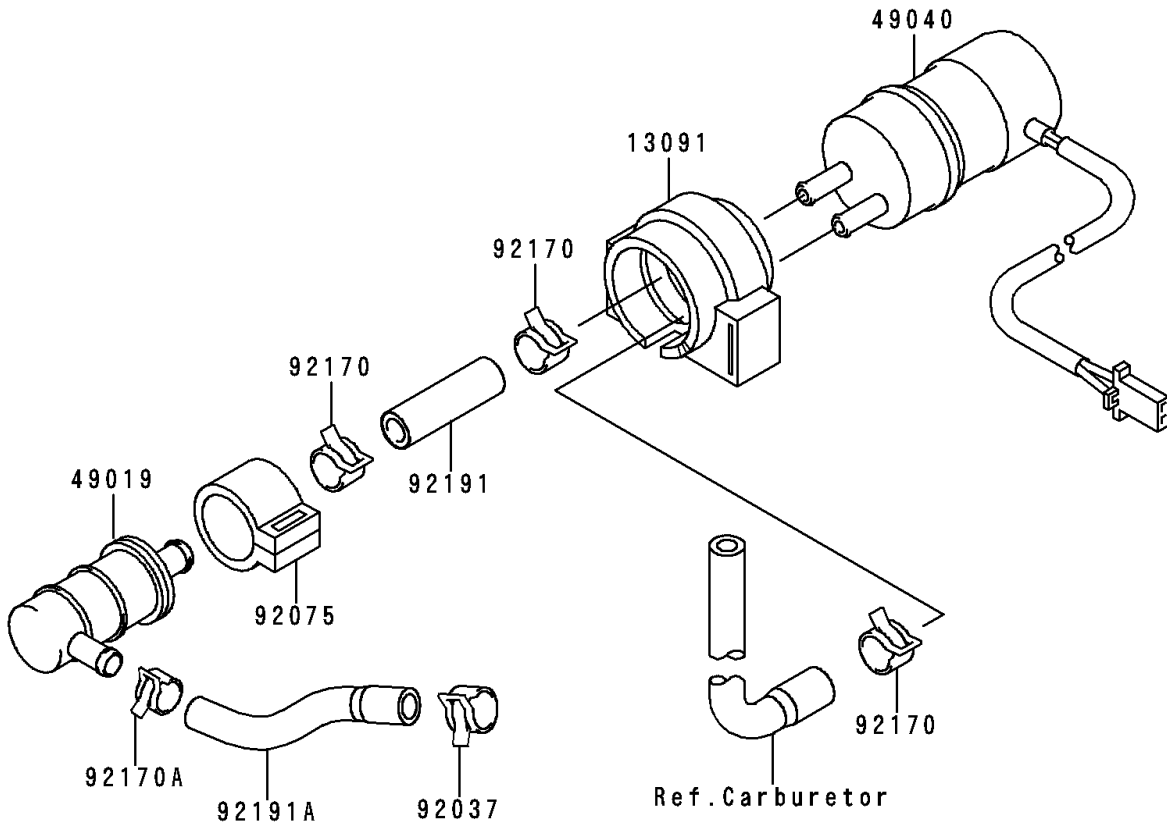

1999 Ninja® ZX™-6R PARTS DIAGRAM

Fuel Pump

E1520

1999 Ninja® ZX™-6R PARTS LIST

Fuel Pump

ITEM NAME	PART NUMBER	QUANTITY
HOLDER (Ref # 13091)	13091-1512	1
RELAY-ASSY (Ref # 27002)	27002-1065	1
FILTER-FUEL (Ref # 49019)	49019-1081	1
PUMP-FUEL (Ref # 49040)	49040-1061	1
CLAMP (Ref # 92037)	92037-2082	1
DAMPER,FUEL FILTER (Ref # 92075)	92075-1853	1
CLAMP (Ref # 92170)	92170-1118	3
CLAMP (Ref # 92170A)	92170-1492	1
TUBE,PUMP-FILTER (Ref # 92191)	92191-1174	1
TUBE,TAP-FILTER (Ref # 92191A)	92191-1229	1