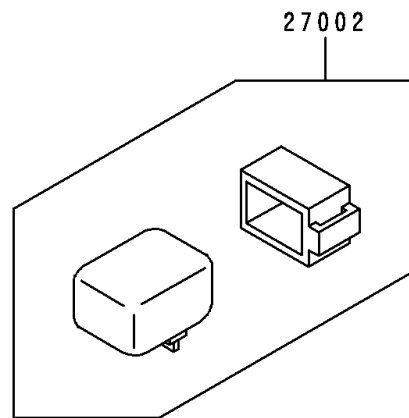

1999 Ninja® ZX™-6R PARTS DIAGRAM

Fuel Pump

E1520

1999 Ninja® ZX™-6R PARTS LIST

Fuel Pump

ITEM NAME	PART NUMBER	QUANTITY
HOLDER (Ref # 13091)	13091-1512	1
RELAY-ASSY (Ref # 27002)	27002-1065	1
FILTER-FUEL (Ref # 49019)	49019-1081	1
PUMP-FUEL (Ref # 49040)	49040-1061	1
CLAMP (Ref # 92037)	92037-2082	1
DAMPER,FUEL FILTER (Ref # 92075)	92075-1853	1
CLAMP (Ref # 92170)	92170-1118	3
CLAMP (Ref # 92170A)	92170-1492	1
TUBE,PUMP-FILTER (Ref # 92191)	92191-1174	1
TUBE,TAP-FILTER (Ref # 92191A)	92191-1229	1