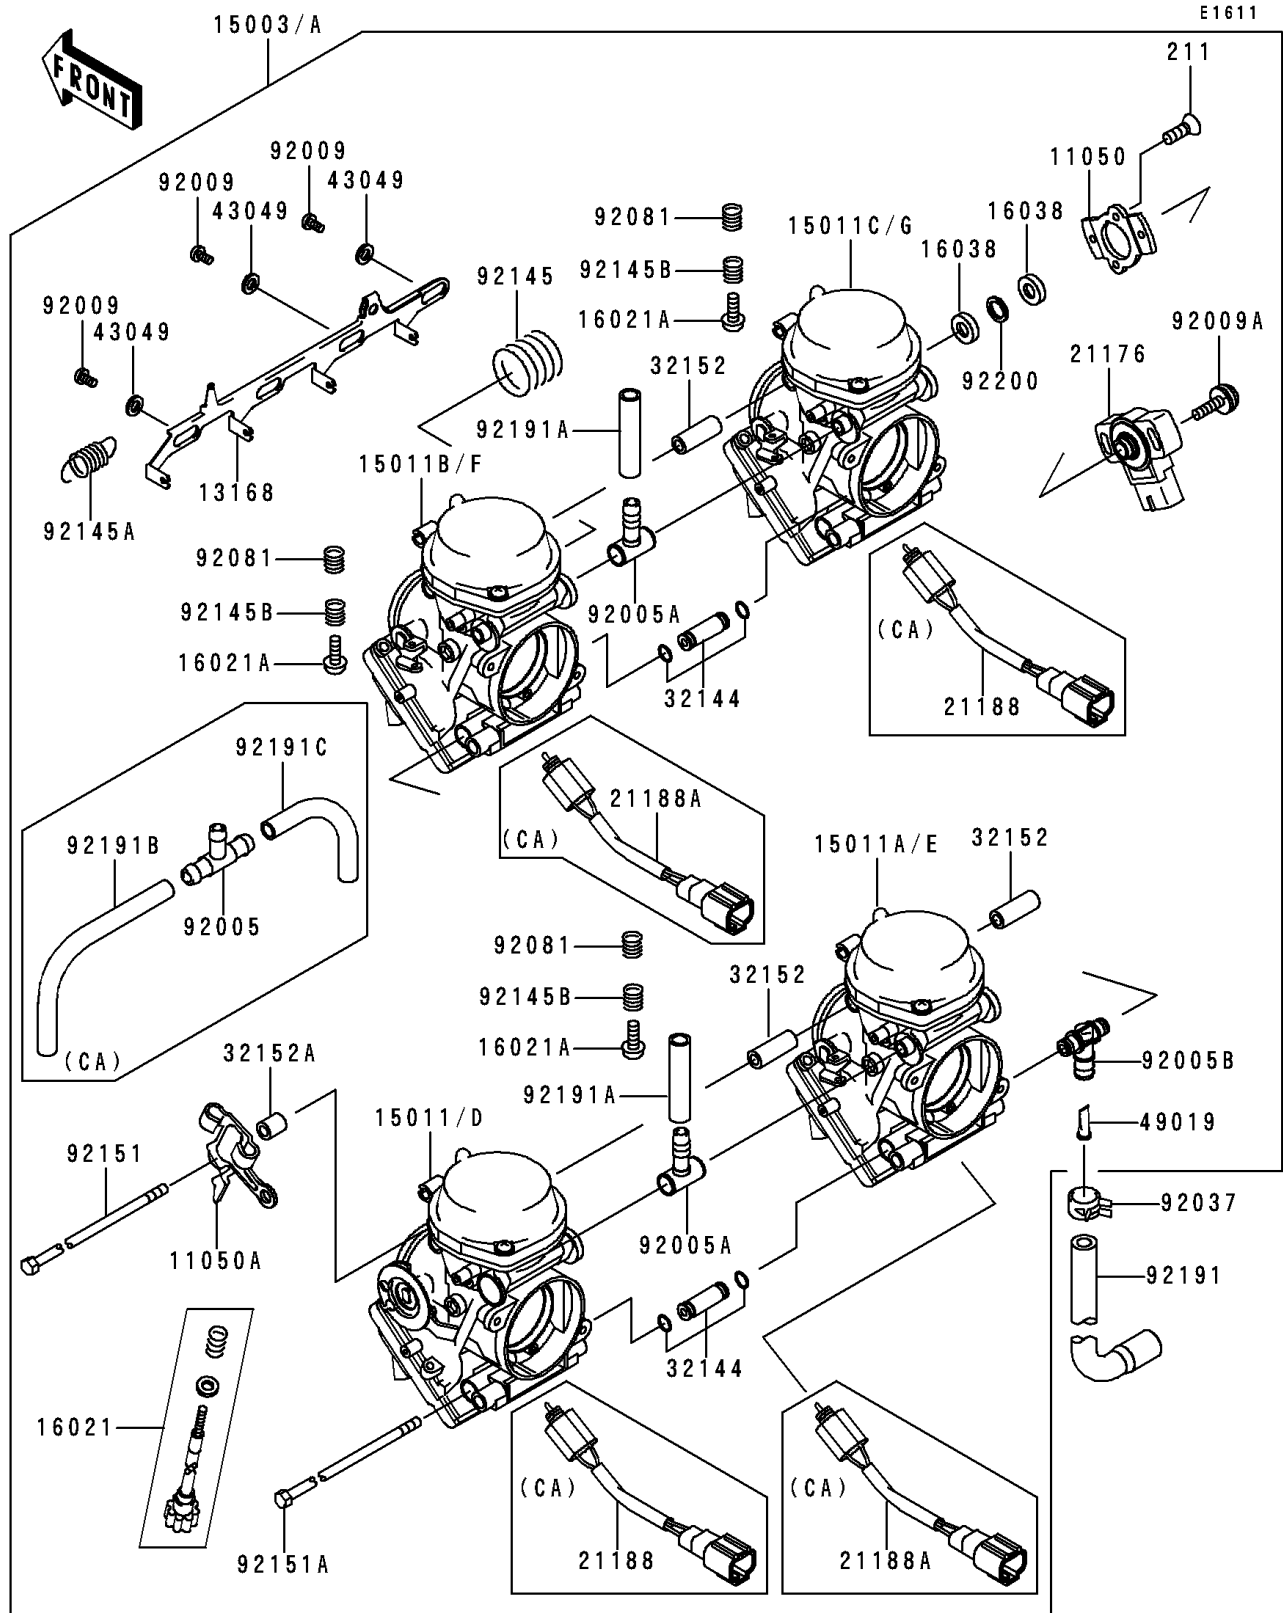

# 1999 Ninja® ZX™ -6R PARTS DIAGRAM

Carburetor

# 1999 Ninja® ZX™-6R PARTS LIST

## Carburetor

ITEM NAME	PART NUMBER	QUANTITY
BRACKET,SENSOR (Ref # 11050)	11050-1919	1
BRACKET,THROTTLE CABLE (Ref # 11050A)	11050-1920	1
LEVER,STARTER (Ref # 13168)	13168-1653	1
SCREW-THROTTLE STOP (Ref # 16021)	16021-1222	1
SCREW,THROTTLE ADJUST (Ref # 16021A)	16021-2060	3
GASKET,8MM (Ref # 16038)	16038-020	2
SENSOR (Ref # 21176)	21176-1083	1
PIPE-ASSY (Ref # 32144)	32144-1007	2
PIPE (Ref # 32152)	32152-1793	3
PIPE (Ref # 32152A)	32152-1794	1
PACKING,STARTER LEVER (Ref # 43049)	43049-1085	3
FILTER-FUEL (Ref # 49019)	49019-1085	1
FITTING (Ref # 92005A)	92005-1353	2
FITTING (Ref # 92005B)	92005-1354	1
SCREW,STARTER LEVER (Ref # 92009)	92009-1851	3
SCREW,SENSOR (Ref # 92009A)	92009-1855	2
CLAMP (Ref # 92037)	92037-1181	1
SPRING,THROTTLE ADJUST SCREW (Ref # 92081)	92081-2008	3
SPRING,THROTTLE ADJUST,CNT (Ref # 92145)	92145-1179	1
SPRING,TENSION (Ref # 92145A)	92145-1180	1
SPRING,THROTTLE ADJUST (Ref # 92145B)	92145-1184	3
BOLT,CARBURETOR,UPP (Ref # 92151)	92151-1404	1
BOLT,CARBURETOR,LWR (Ref # 92151A)	92151-1405	1
TUBE,FUEL (Ref # 92191)	92191-1253	1
TUBE (Ref # 92191A)	92191-1277	2
WASHER,SENSOR (Ref # 92200)	92200-1435	1
CARBURETOR-ASSY (Ref # 15003)	15003-1408	1
CARBURETOR-ASSY (Ref # 15003A)	15003-1420	1
CARBURETOR,LH,OUTSIDE (Ref # 15011)	15011-1498	1

### Carburetor

ITEM NAME	PART NUMBER	QUANTITY
CARBURETOR,LH,INSIDE (Ref # 15011A)	15011-1499	1
CARBURETOR,RH,INSIDE (Ref # 15011B)	15011-1500	1
CARBURETOR,RH,OUTSIDE (Ref # 15011C)	15011-1501	1
CARBURETOR,LH,OUTSIDE (Ref # 15011D)	15011-1502	1
CARBURETOR,LH,INSIDE (Ref # 15011E)	15011-1503	1
CARBURETOR,RH,INSIDE (Ref # 15011F)	15011-1504	1
CARBURETOR,RH,OUTSIDE (Ref # 15011G)	15011-1505	1
SOLENOID,#1&#4 (Ref # 21188)	21188-1006	2
SOLENOID,#2&#3 (Ref # 21188A)	21188-1007	2
FITTING (Ref # 92005)	92005-1304	1
SCREW-CSK-CROS (Ref # 221)	221B0408	2
TUBE (Ref # 92191B)	92191-1278	1
TUBE (Ref # 92191C)	92191-1279	1