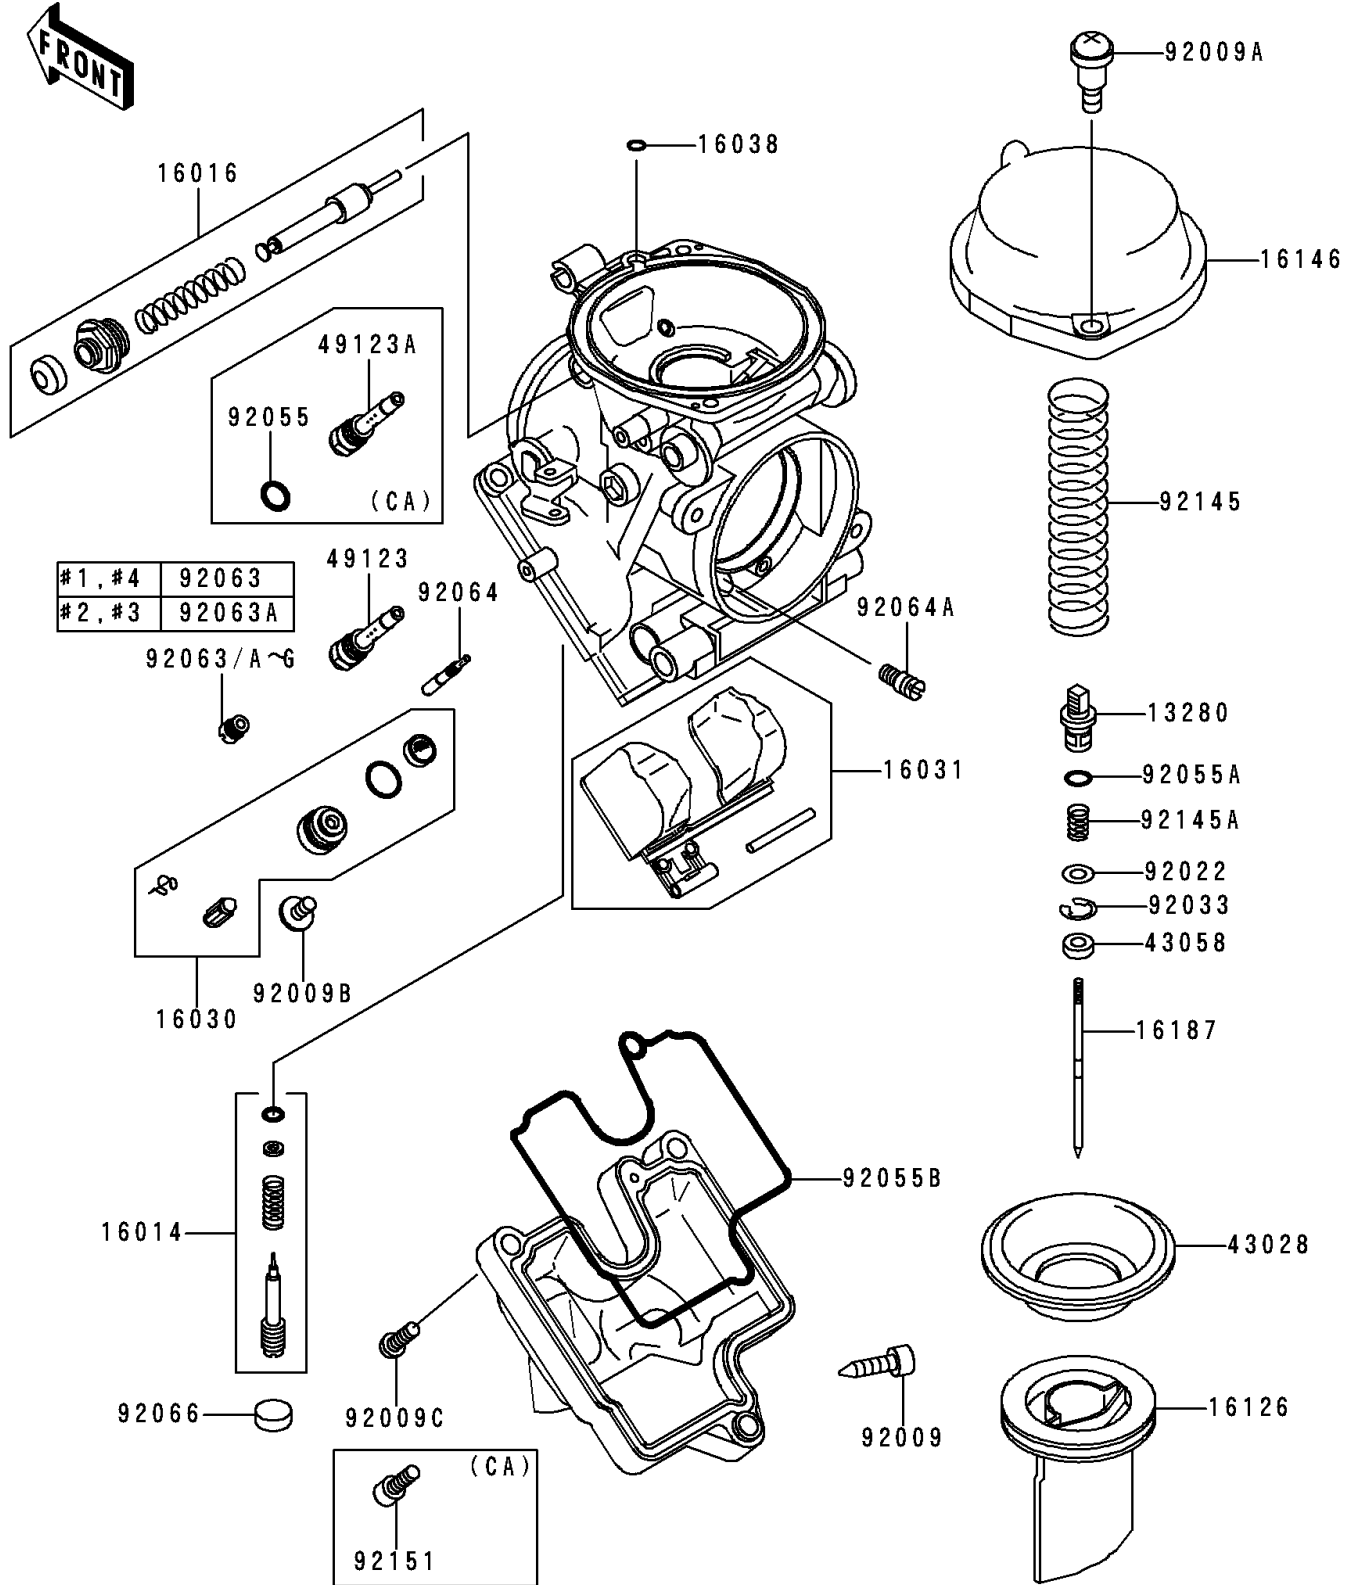

1999 Ninja® ZX™-6R PARTS DIAGRAM

Carburetor Parts

E1612

1999 Ninja® ZX™-6R PARTS LIST

Carburetor Parts

ITEM NAME	PART NUMBER	QUANTITY
HOLDER (Ref # 13280)	13280-1095	4
SCREW-PILOT AIR (Ref # 16014)	16014-1100	4
PLUNGER,STARTER (Ref # 16016)	16016-1107	4
VALVE-FLOAT (Ref # 16030)	16030-1088	4
FLOAT (Ref # 16031)	16031-1096	4
GASKET,"O"RING (Ref # 16038)	16038-022	4
VALVE,VACUUM (Ref # 16126)	16126-1363	4
COVER-ASSY,MIXING (Ref # 16146)	16146-1197	4
NEEDLE-JET,5E16 (Ref # 16187)	16187-1055	4
DIAPHRAGM,VACUUM VALVE (Ref # 43028)	43028-1086	4
RING (Ref # 43058)	43058-1094	4
SCREW,DRAIN (Ref # 92009)	92009-1826	4
SCREW,MIXING COVER (Ref # 92009A)	92009-1850	8
SCREW,FLOAT VALVE (Ref # 92009B)	92009-1853	4
WASHER,JET NEEDLE (Ref # 92022)	92022-1123	4
RING-SNAP (Ref # 92033)	92033-1299	4
RING-O,DRAIN PLUG (Ref # 92055A)	92055-1093	4
RING-O,FLOAT CHAMBER (Ref # 92055B)	92055-1588	4
JET-MAIN,#A137.5 (Ref # 92063)	92063-1431	2
JET-MAIN,#A140 (Ref # 92063A)	92063-1432	2
JET-MAIN,#A130 (Ref # 92063B)	92063-1433	AR
JET-MAIN,#A132.5 (Ref # 92063C)	92063-1434	AR
JET-MAIN,#A135 (Ref # 92063D)	92063-1435	AR
JET-MAIN,#A142.5 (Ref # 92063E)	92063-1436	AR
JET-MAIN,#A145 (Ref # 92063F)	92063-1437	AR
JET-MAIN,#A147.5 (Ref # 92063G)	92063-1438	AR
JET-PILOT,#12.5 (Ref # 92064)	92064-1195	4
JET-PILOT,#A120 (Ref # 92064A)	92064-1196	4
PLUG,PILOT AIR SCREW (Ref # 92066)	92066-1501	4

1999 Ninja® ZX™-6R PARTS LIST

Carburetor Parts

ITEM NAME	PART NUMBER	QUANTITY
SPRING,VACUUM VALVE (Ref # 92145)	92145-1182	4
SPRING (Ref # 92145A)	92145-1183	4
HOLDER-MAIN JET (Ref # 49123)	49123-1051	4
HOLDER-MAIN JET (Ref # 49123A)	49123-1052	4
SCREW,FLOAT CHAMBER (Ref # 92009C)	92009-1854	12
RING-O (Ref # 92055)	92055-1084	4
BOLT,FLOAT CHAMBER (Ref # 92151)	92151-1406	12