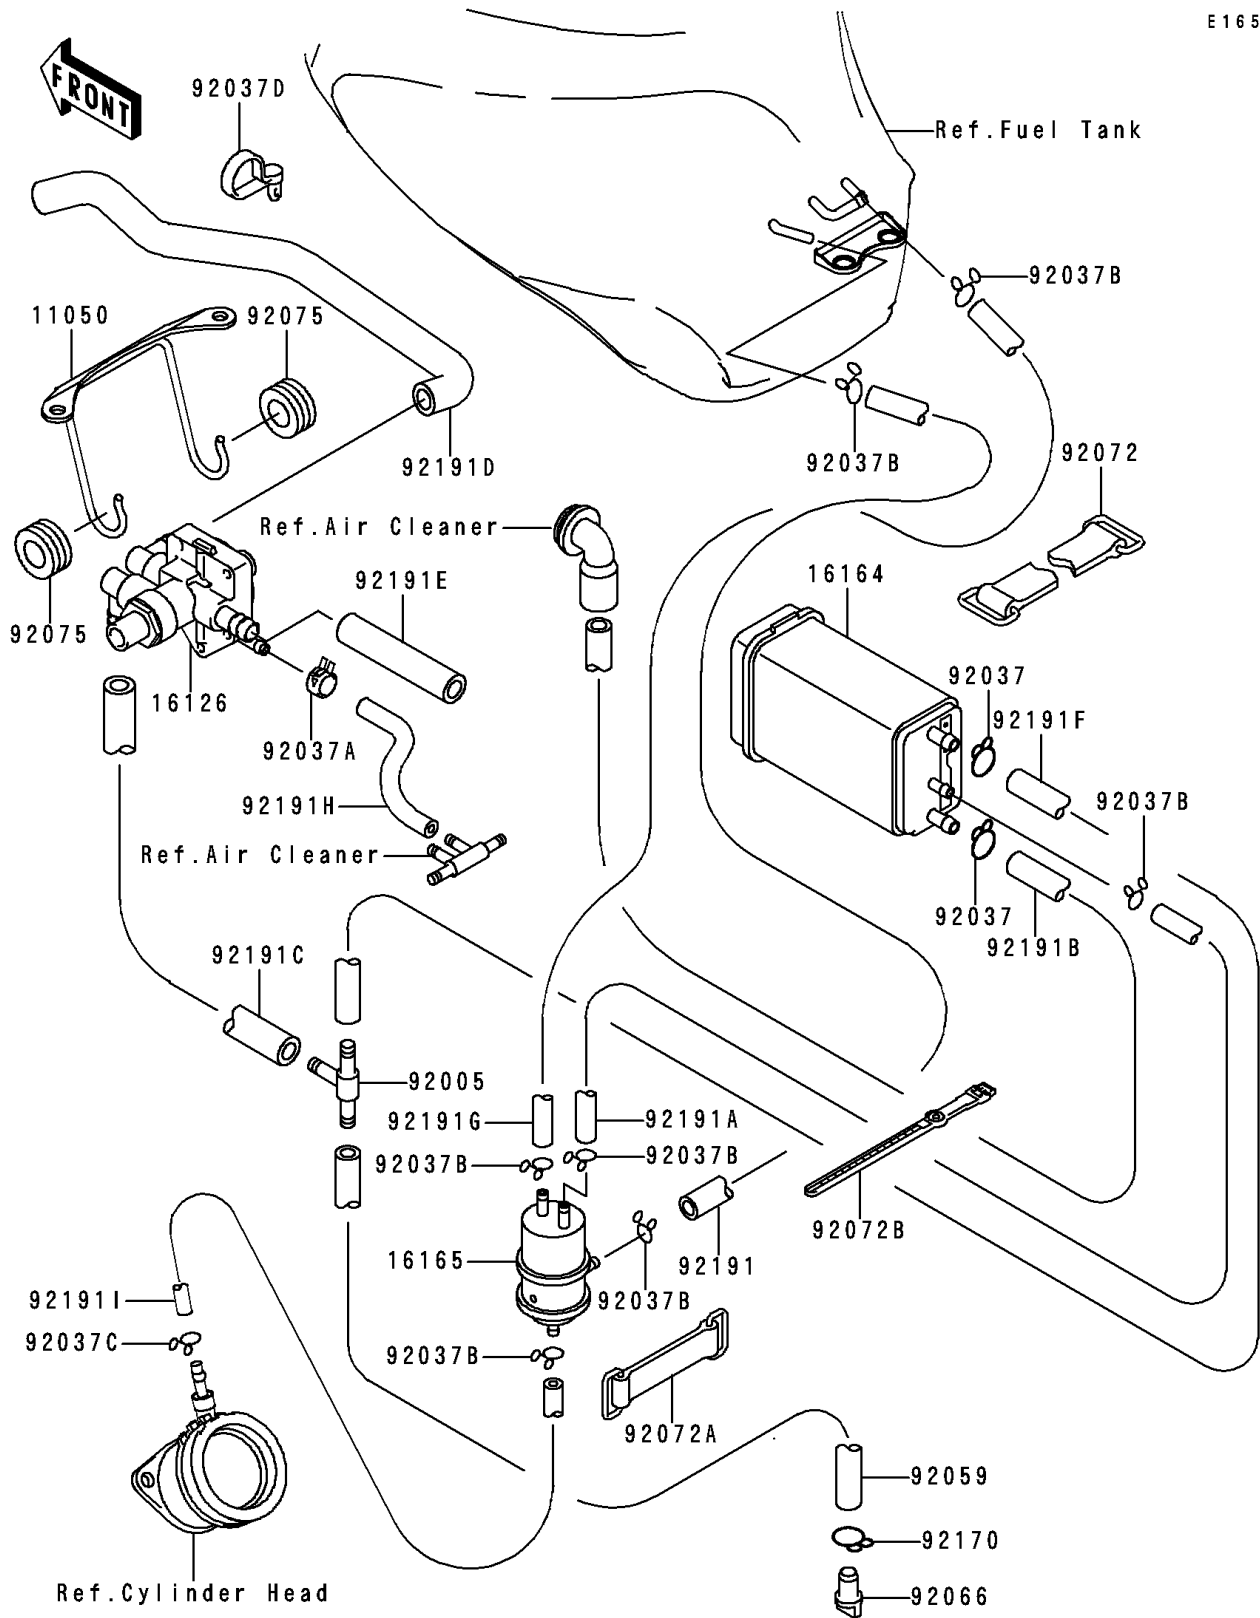

1998 Ninja® ZX™-6R PARTS DIAGRAM

Fuel Evaporative System

E1650

1998 Ninja® ZX™-6R PARTS LIST

Fuel Evaporative System

ITEM NAME	PART NUMBER	QUANTITY
BRACKET (Ref # 11050)	11050-1729	1
VALVE (Ref # 16126)	16126-1354	1
CANISTER (Ref # 16164)	16164-1052	1
SEPARATOR (Ref # 16165)	16165-1001	1
FITTING (Ref # 92005)	92005-1304	1
CLAMP,HOSE (Ref # 92037)	92037-1104	2
CLAMP,TUBE (Ref # 92037A)	92037-1461	1
CLAMP,TUBE (Ref # 92037B)	92037-147	7
CLAMP (Ref # 92037C)	92037-1712	1
CLAMP,SPEED,L=80.5 (Ref # 92037D)	92037-1903	1
TUBE,7X12X440,YELLOW (Ref # 92059)	92059-1440	1
PLUG,DRAIN (Ref # 92066)	92066-1211	1
BAND,L=90 (Ref # 92072)	92072-045	1
BAND,L=50 (Ref # 92072A)	92072-066	1
BAND,L=185 (Ref # 92072B)	92072-1195	1
DAMPER,MUFFLER (Ref # 92075)	92075-1621	2
CLAMP (Ref # 92170)	92170-1529	1
TUBE,SEPARATOR-TANK,RED (Ref # 92191)	92191-1234	1
TUBE,SEPARATOR-CANIST,BLUE (Ref # 92191A)	92191-1236	1
TUBE,CANISTER-FILTER,GREEN (Ref # 92191B)	92191-1237	1
TUBE,VALVE-FITTING,YELLOW (Ref # 92191C)	92191-1238	1
TUBE,AIR FILTER-VALVE (Ref # 92191D)	92191-1239	1
TUBE,CARB-VALVE (Ref # 92191E)	92191-1240	1
TUBE,FITTING-CANIST,YELLOW (Ref # 92191F)	92191-1250	1
TUBE,SEPARATOR-TANK,BLUE (Ref # 92191G)	92191-1268	1
TUBE (Ref # 92191H)	92191-1275	1
TUBE,SEPARATOR-CARB,WHITE (Ref # 92191I)	92191-1276	1