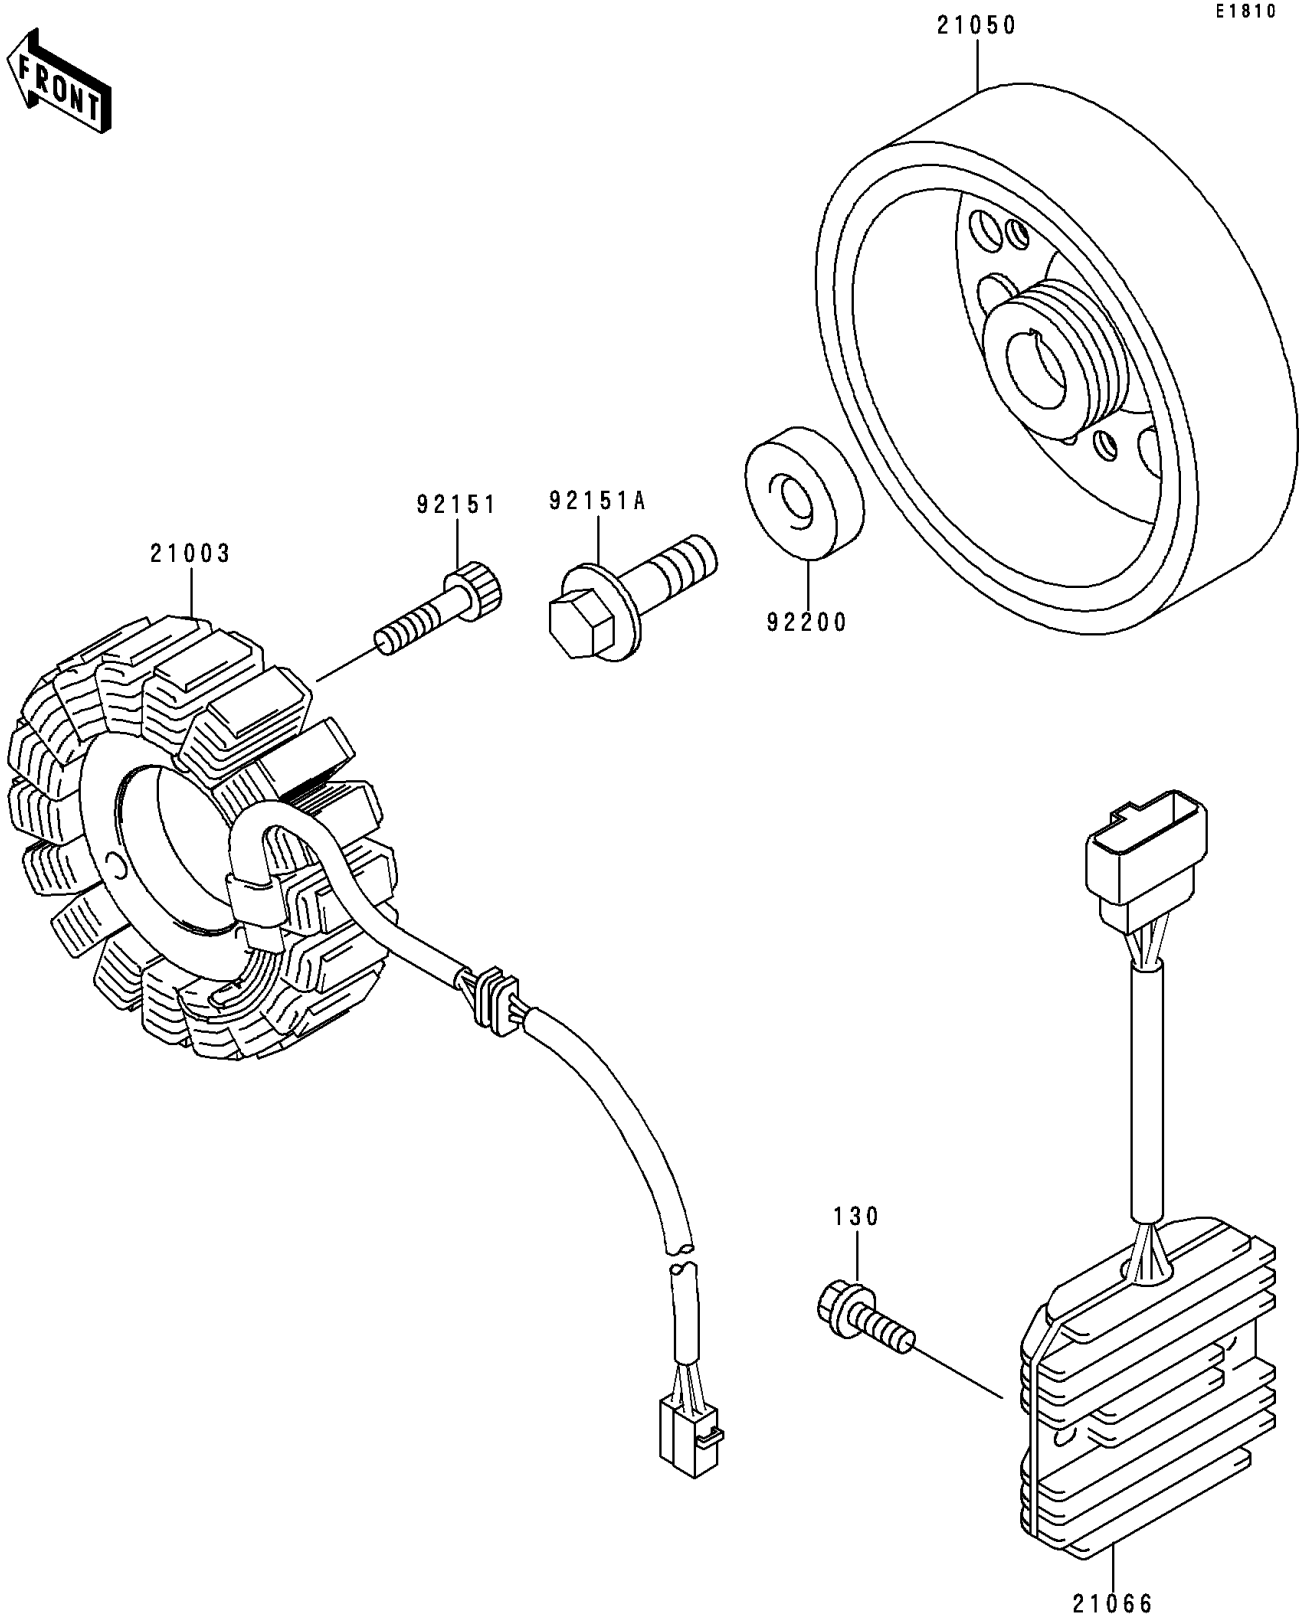

1998 Ninja® ZX™-6R PARTS DIAGRAM

Generator

1998 Ninja® ZX™-6R PARTS LIST

Generator

ITEM NAME	PART NUMBER	QUANTITY
BOLT-FLANGED (Ref # 130)	130H0620	2
STATOR (Ref # 21003)	21003-1330	1
FLYWHEEL (Ref # 21050)	21050-1177	1
REGULATOR-VOLTAGE (Ref # 21066)	21066-1099	1
BOLT,SOCKET,6X28 (Ref # 92151)	92151-1364	3
BOLT,FLYWHEEL (Ref # 92151A)	92151-1395	1
WASHER (Ref # 92200)	92200-1241	1