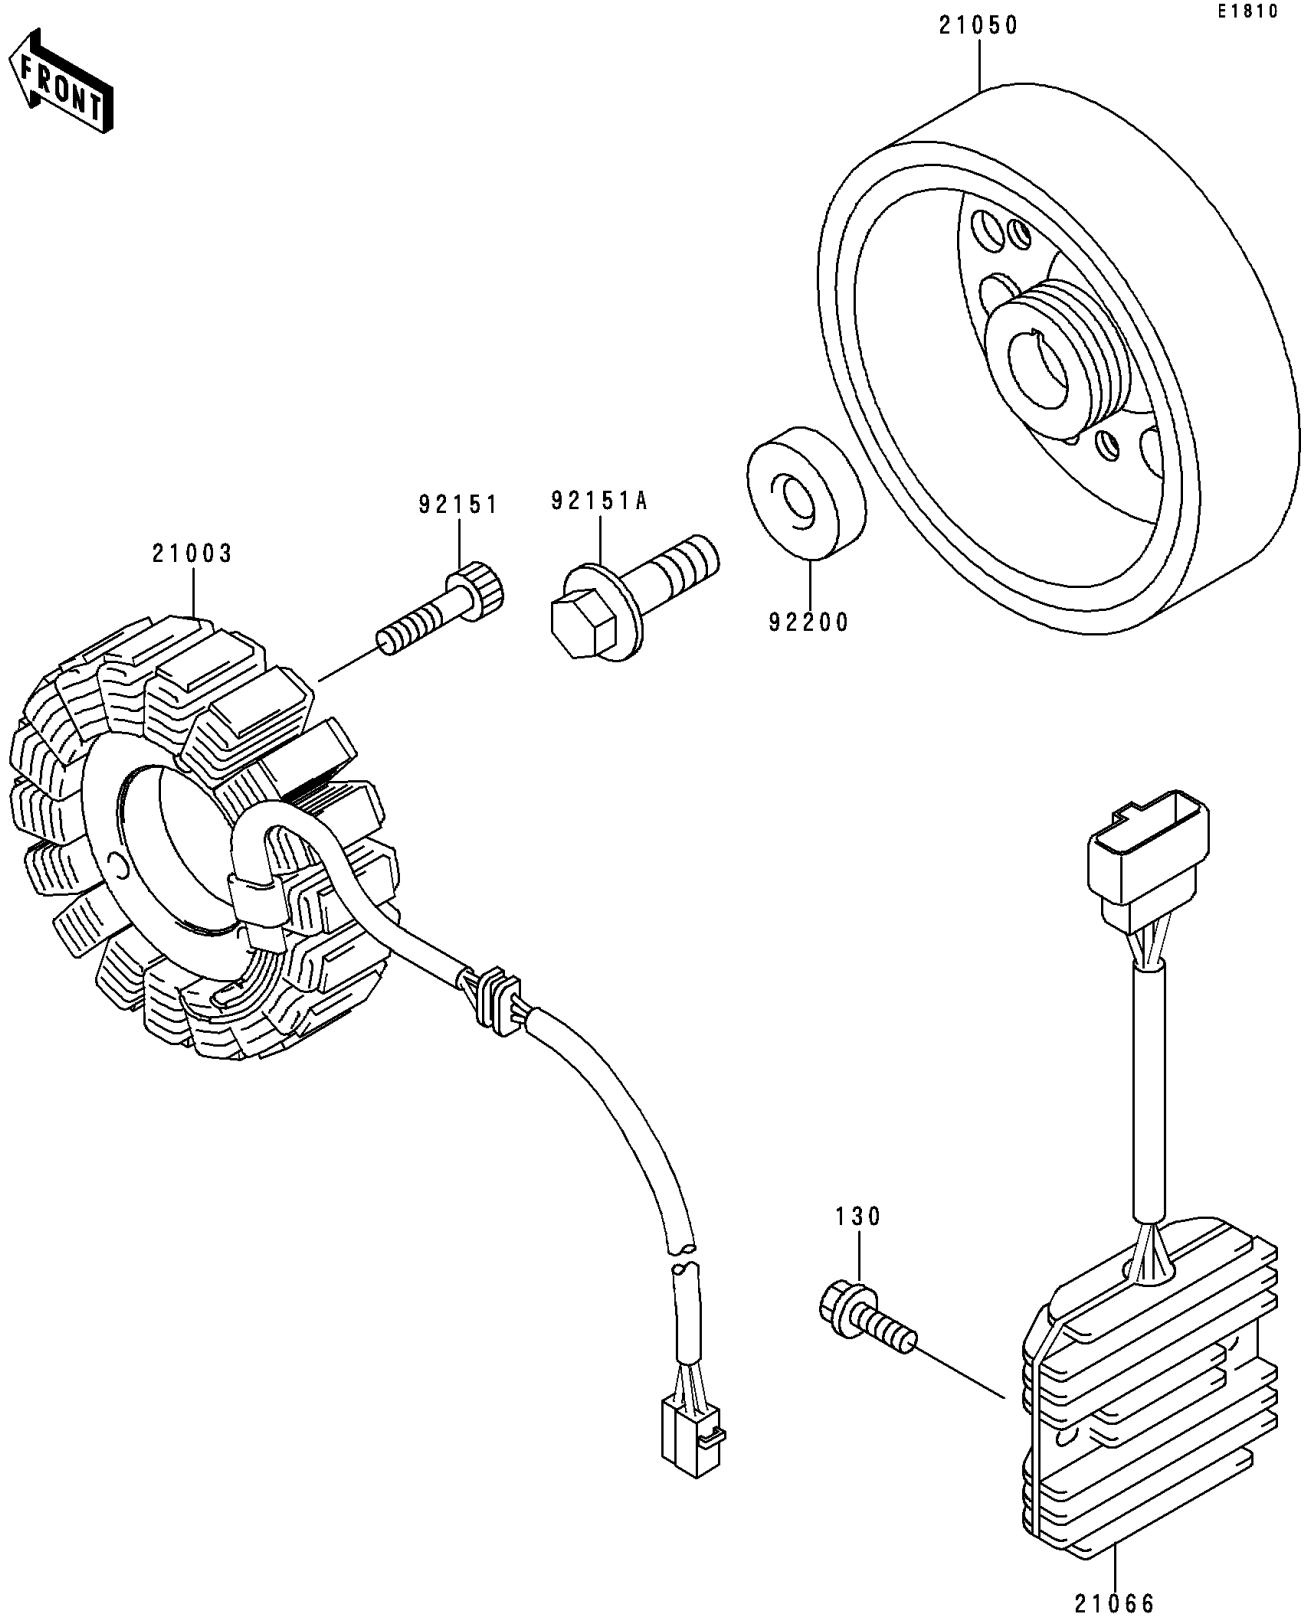

1998 Ninja[®] ZX[™]-6R PARTS DIAGRAM

Generator

1998 Ninja® ZX™-6R PARTS LIST

Generator

ITEM NAME	PART NUMBER	QUANTITY
BOLT-FLANGED (Ref # 130)	130H0620	2
STATOR (Ref # 21003)	21003-1330	1
FLYWHEEL (Ref # 21050)	21050-1177	1
REGULATOR-VOLTAGE (Ref # 21066)	21066-1099	1
BOLT,SOCKET,6X28 (Ref # 92151)	92151-1364	3
BOLT,FLYWHEEL (Ref # 92151A)	92151-1395	1
WASHER (Ref # 92200)	92200-1241	1